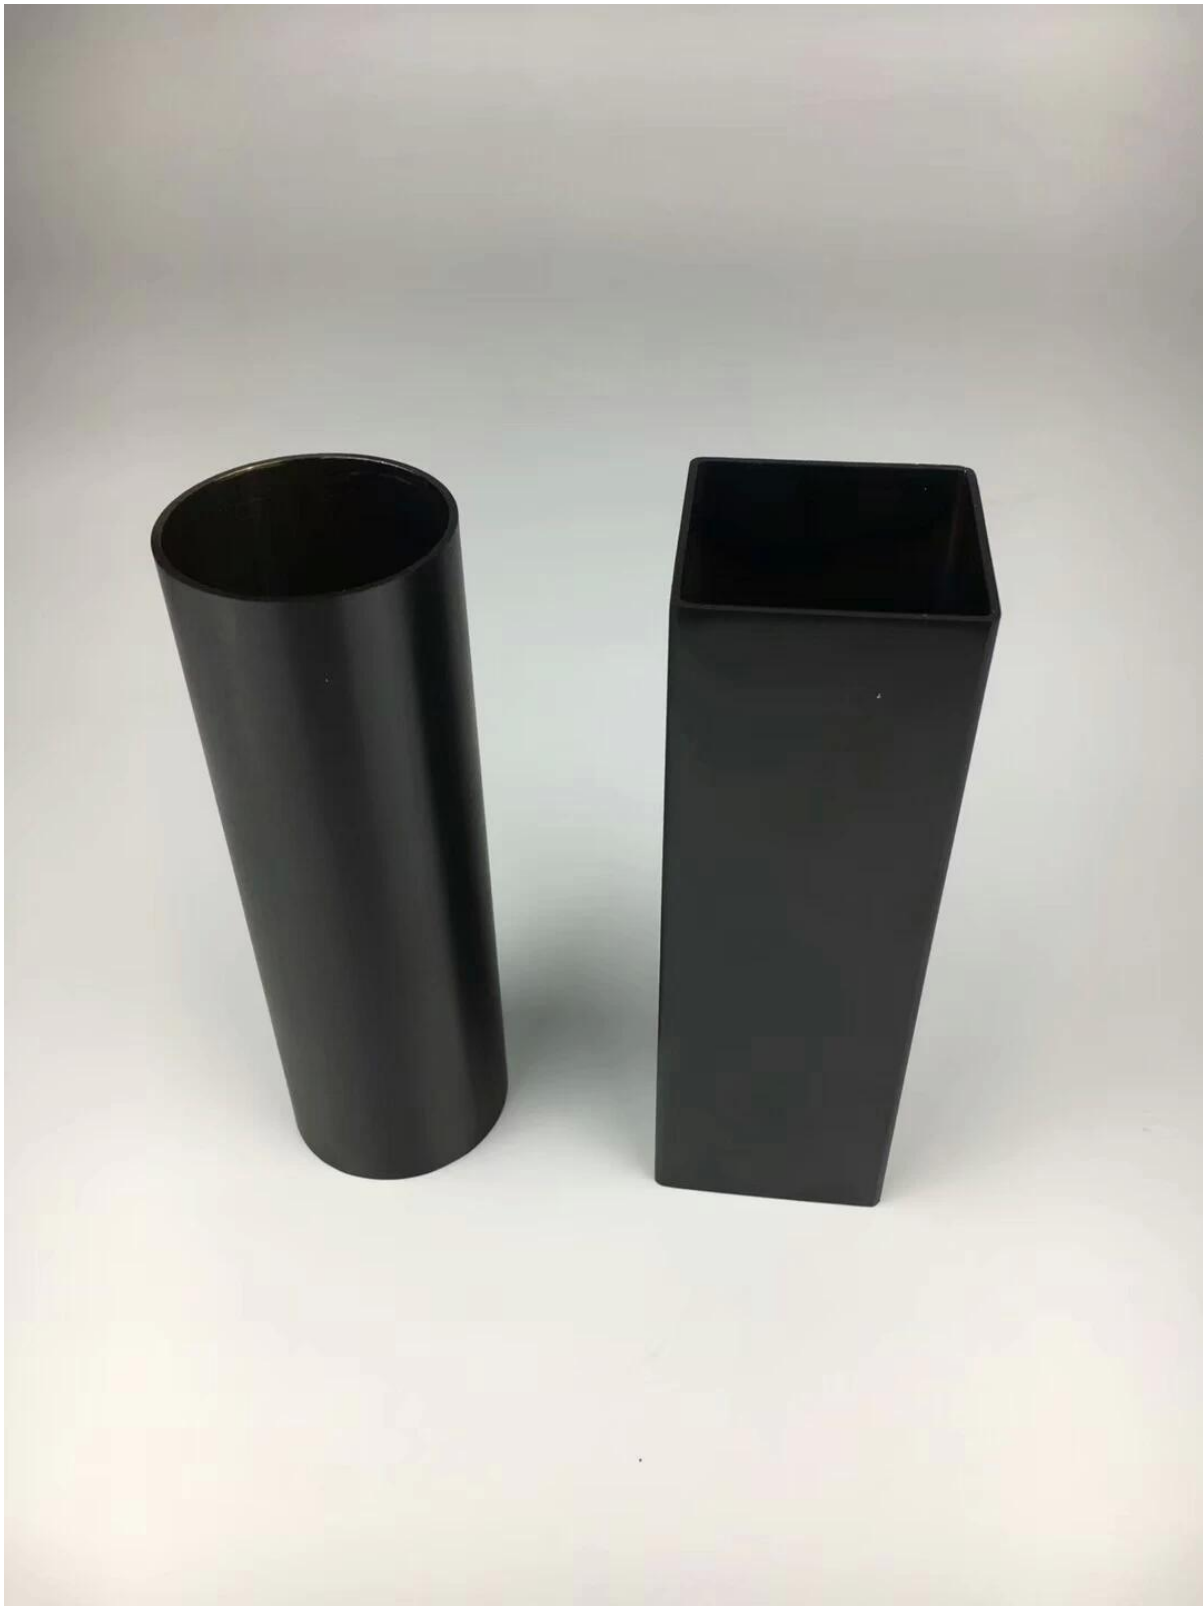

2018 Canton Fair Booth No. 12.1 H18 B area [Balustrade Stainless Steel railing](#) Tube Manufacturer

Product Description

Product Name	2018 Canton Fair Booth No. 12.1 H18 B area balustrade stainless steel railing tube manufacturer
Material	Stainless steel 304/316L
Finish	Mirror polished or satin brushed
Standard Length	5.8m per length, or customers' length
Tube/pipe Types	1) Square stainless steel tube/pipe 2) Round stainless steel tube/pipe Various dimension available. Please see below catalogue
Application	Balustrade handrail tube, stainless steel railing, stainless steel post, glass railing handrails
Minimum Order Quantity	No limited. Customer can order as per job requirements.
Sample	Available to check quality before order
Factory Inspection	Available
Packaging	Bubble bag - cardboard sleeve - metal frame
Certified	Yes
OME & ODM Service	Available

Stainless steel Balustrade tube/pipe Details

Stainless steel balustrade tube/pipe catalogue

SWIMMING POOL FENCING HARDWARE

KEBIL 科比奧
SHENZHEN LAUNCH CO., LTD

STAINLESS STEEL TUBE

Material	Finish	Length	Size
• AISI 304L	• Satin	• 5.8 meters	• ϕ 50.8x1.5mm
• AISI 316L	• Mirror		• ϕ 42.4x1.5mm
			• ϕ 38.1x1.5mm

Material	Finish	Length	Size
• AISI 304L	• Satin	• 5.8 meters	• 38 x 38 x 1.5mm
• AISI 316L	• Mirror		• 40 x 40 x 1.5mm
			• 50 x 50 x 1.5mm
			• 50 x 10 x 1.5mm
			• 50 x 25 x 1.5mm

<http://www.chinabalustrade.com>

07/08

Electroplate black stainless steel balustrade tube pipe

Electroplate gold stainless steel balustrade tube pipe

Normal mirror and satin finish stainless steel tube pipe

Stainless steel Balustrade Tube/pipe Packaging