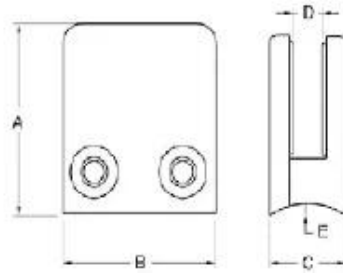

3/8" stainless steel square glass clamp china manufacturer G102
specification

1.dimension:44*44*25mm

2 square glass clamp in 304SS and 316SS material

3.finish:satin and mirror

4.to suit 40*40/50*50mm square post with 1.5-2mm wall thickness

5.to fit.glass thickness:3/8"

6.MOQ:1pc

7.other handrail fittings such as end cap,tube connector,handrail bracket,base and cover available

8.tech:made by casting

9.country:China

Product show

G102

Material

Stainless steel 304/ 316

Finish

satin / mirror polished

Model No.	A	B	C	D	E
G102	44	44	25	11	0
G102R	48	44	25	11	R-21.5

General information about glass clamp

product name	D glass clamp
	square glass clamp
glass thickness	6-13.52mm
pipe	glass clamp with arc base for round pipe
	glass clamp with flat base for square pipe
material	stainless steel 304/316
finish	satin/mirror
MOQ	1pc
tech	by casting
country	China