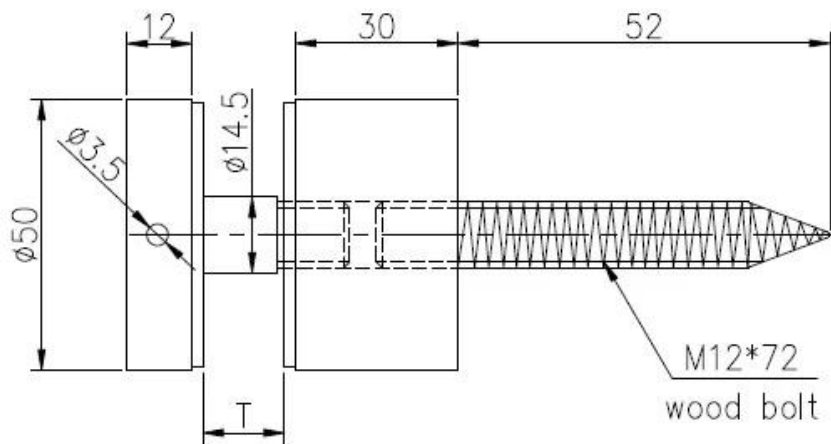

深圳市朗驰商贸有限公司 SHENZHEN LAUNCH CO., LTD.			Surface treatment	Propotion
Design	Jacky	Drawing NO: SF-68	Material	1:1
Check		Name: Standoff	No note of entity size tolerance	
Craft		Revision	Linear tolerance	X ±0.1
Audit		V001	XX	±0.1
Approve			XXX	±0.1
Quantity	Total	Page	Angle tolerance	X ±1°
			XX	±0.5°

Project Photos:

outdoor and indoor glass standoff, frameless standoff glass railing design, stainless steel glass standoff bracket, glass standoff pin