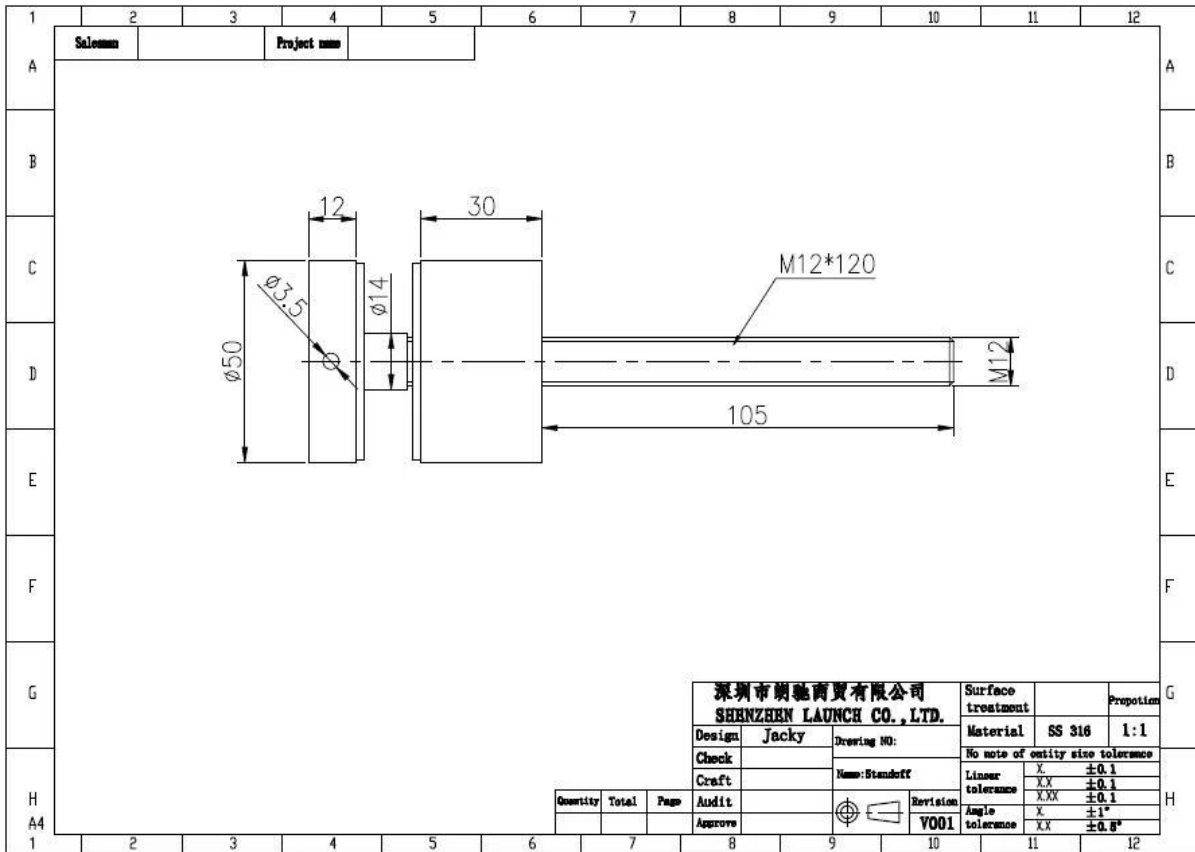

深圳市朗驰商贸有限公司 SHENZHEN LAUNCH CO., LTD.			Surface treatment	Propotion
Design	Jacky	Drawing NO: SF-68	Material	1:1
Check		Name: Standoff	No note of entity size tolerance	
Craft		Revision	Linear tolerance	X ±0.1
Audit		V001	XX	±0.1
Approve			XXX	±0.1
Quantity	Total	Page	Angle tolerance	X ±1°
			XX	±0.5°

Project Photos:

outdoor and indoor glass standoff, frameless standoff glass railing design, stainless steel glass standoff bracket, glass standoff pin