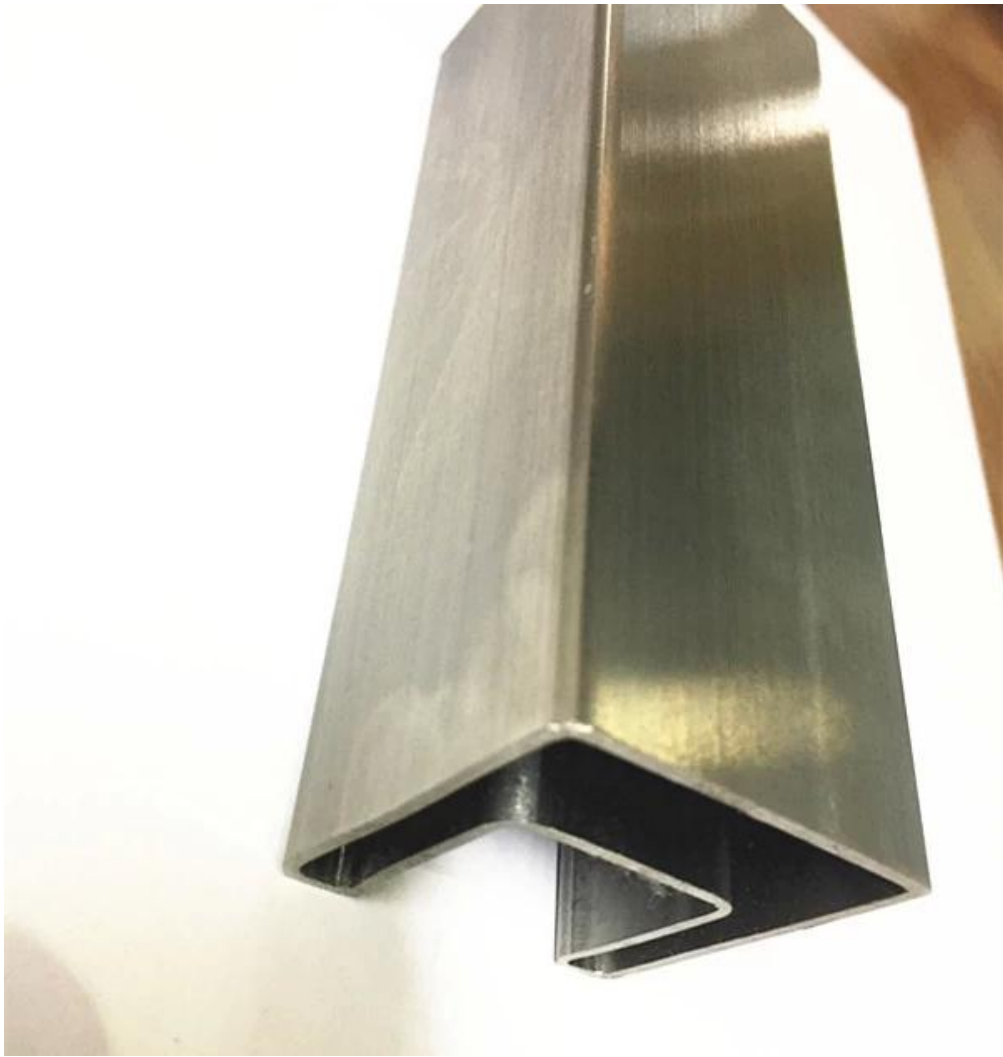

316L square slot handrail tube 40x40mm with 24x24mm slot , for 15-19mm thickness tempered glass , running on top of glass railing systems as capping rail .

1.Photos for 40x40mm slot handrail tubes , satin finish

2. Packing photos for 316L square slot handrail tube 40x40mm with 24x24mm slot

1 pc into a plastic bag , then into a cardboard tube , 100 pcs into a steel crate , for easy forklifting .

Feel free to contact us to get updated quote now !