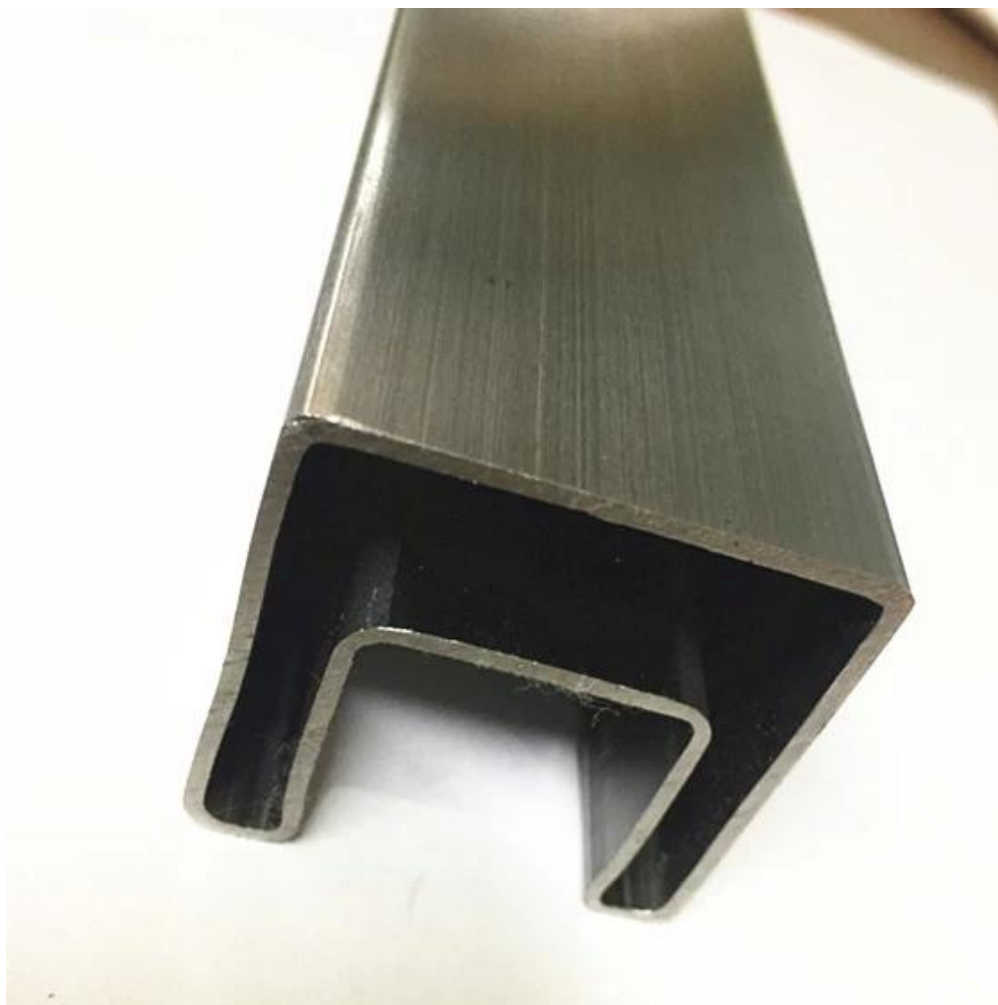

316L square slot handrail tube 40x40mm with 24x24mm slot , for 15-19mm thickness tempered glass , running on top of glass railing systems as capping rail .

1.Photos for 40x40mm slot handrail tubes , satin finish

2. Packing photos for 316L square slot handrail tube 40x40mm with 24x24mm slot

1 pc into a plastic bag , then into a cardboard tube , 100 pcs into a steel crate , for easy forklifting .

Feel free to contact us to get updated quote now !