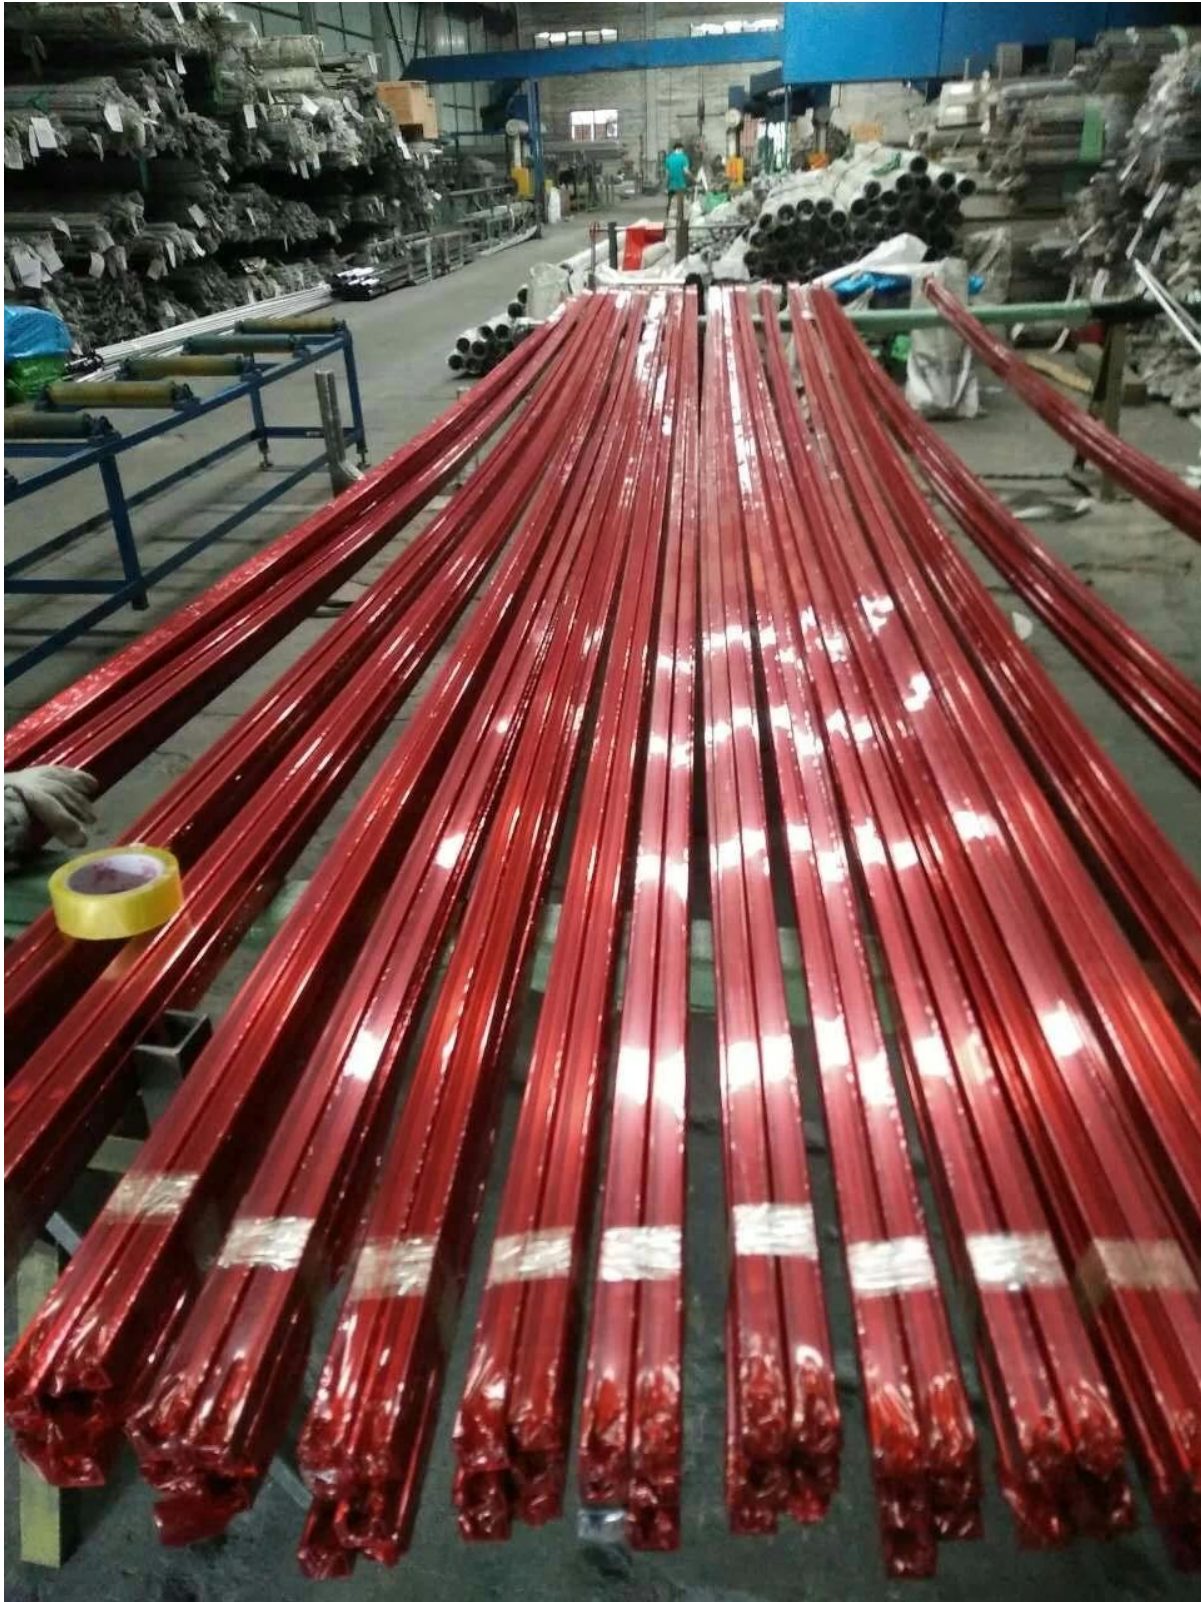

316L square slot handrail tube 40x40mm with 24x24mm slot , for 15-19mm thickness tempered glass , running on top of glass railing systems as capping rail .

1.Photos for 40x40mm slot handrail tubes , satin finish

2. Packing photos for 316L square slot handrail tube 40x40mm with 24x24mm slot

1 pc into a plastic bag , then into a cardboard tube , 100 pcs into a steel crate , for easy forklifting .

Feel free to contact us to get updated quote now !