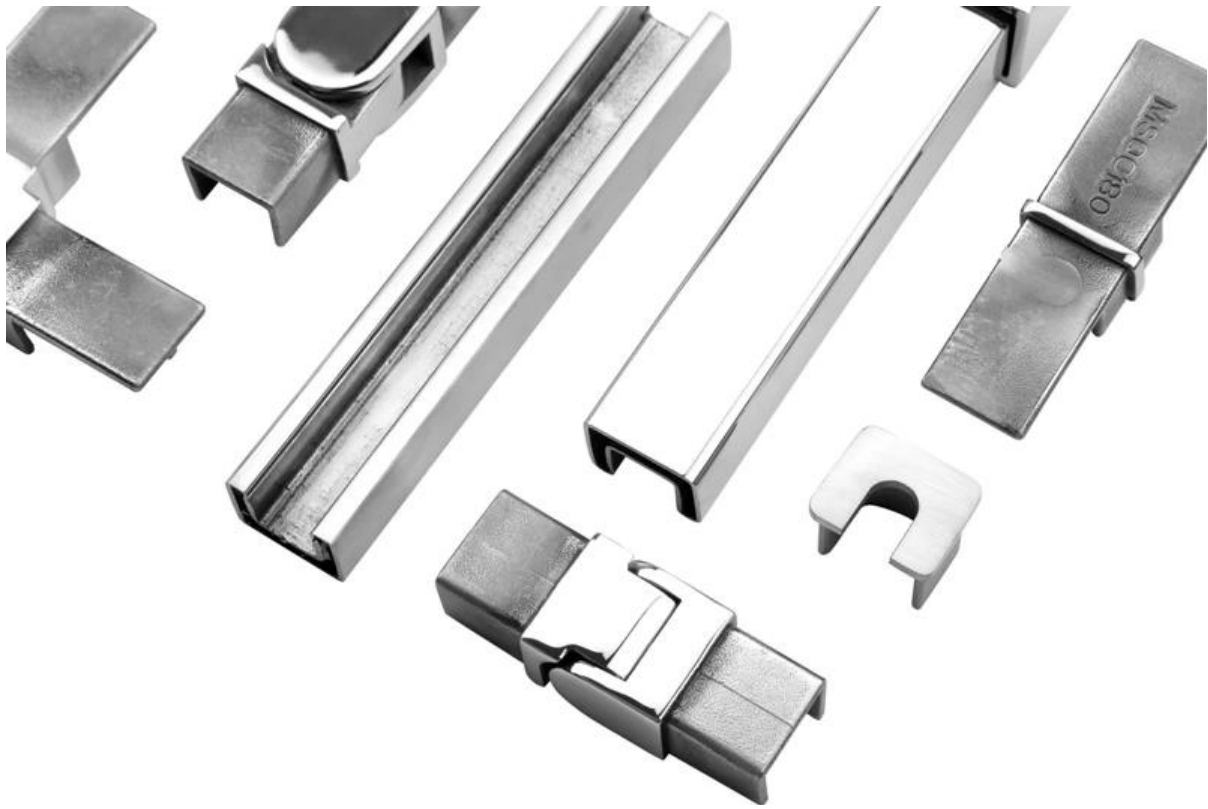

## **5.8 meter per length stainless steel tube balustrades mini round top rails**

Mini top rail is installed on the top of glass railings. It can make sure the frameless glass railing more safe.

Besides, its elegant surface treatment makes the railing more beautiful and modern.

### **Product show:**

**KEBIL** 科比奥®

**21\*25mm slot handrail**

**5.8 m per length**

180 degree joiner

90 degree joiner

Vertical adjustable joiner

Horizontal I adjustable joiner

Wall to handrail joiner

End cap

**Project show:**

**[Balcony Frameless Glass Railing U Channel Top Railings with Handrail](#)**

[square mini top rail, in balcony glass railing systems, balustrades & handrails](#)