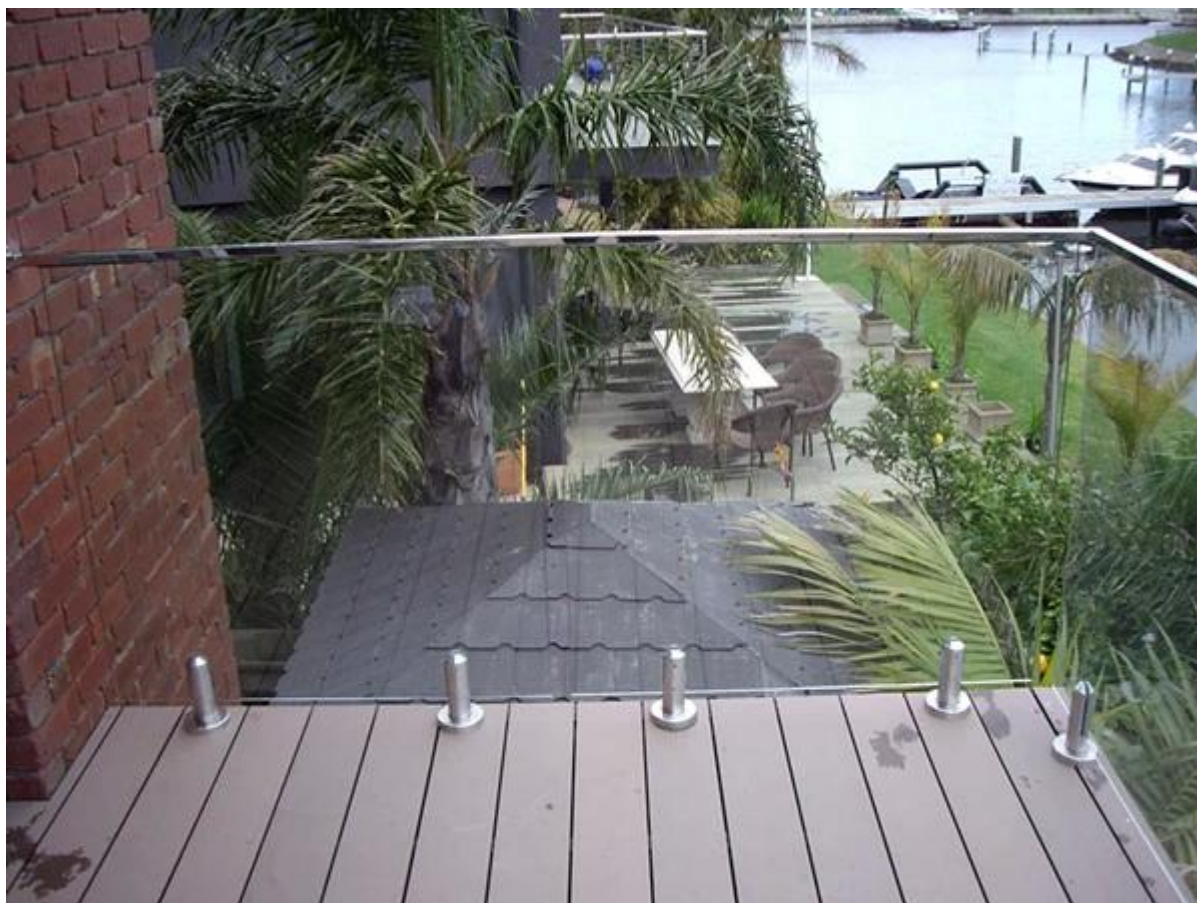

5.8 meter stainless steel mini slot rail for glass fencing or balcony

Round stainless steel mini top rail

- for 12mm glass
- Mirror or satin for option
- 5.8 meter per length
- all fittings available
- round dia25.4mm,
- groove 14-14mm, 5.8 meter per length
- fittings: 180 degree connector, 90 degree connector, wall to rail connector, end cap

Square stainless steel mini top rail

- for 12mm glass
- Mirror or satin for option
- 5.8 meter per length
- all fittings available
- 21*25mm
- groove 14-14mm, 5.8 meter per length
- fittings: 180 degree connector, 90 degree connector, wall to rail connector, end cap

Application:

Use for fencing handrail, balcony handrail, stair handrail

Contact details:

Claire: sales05@launch-china.cn