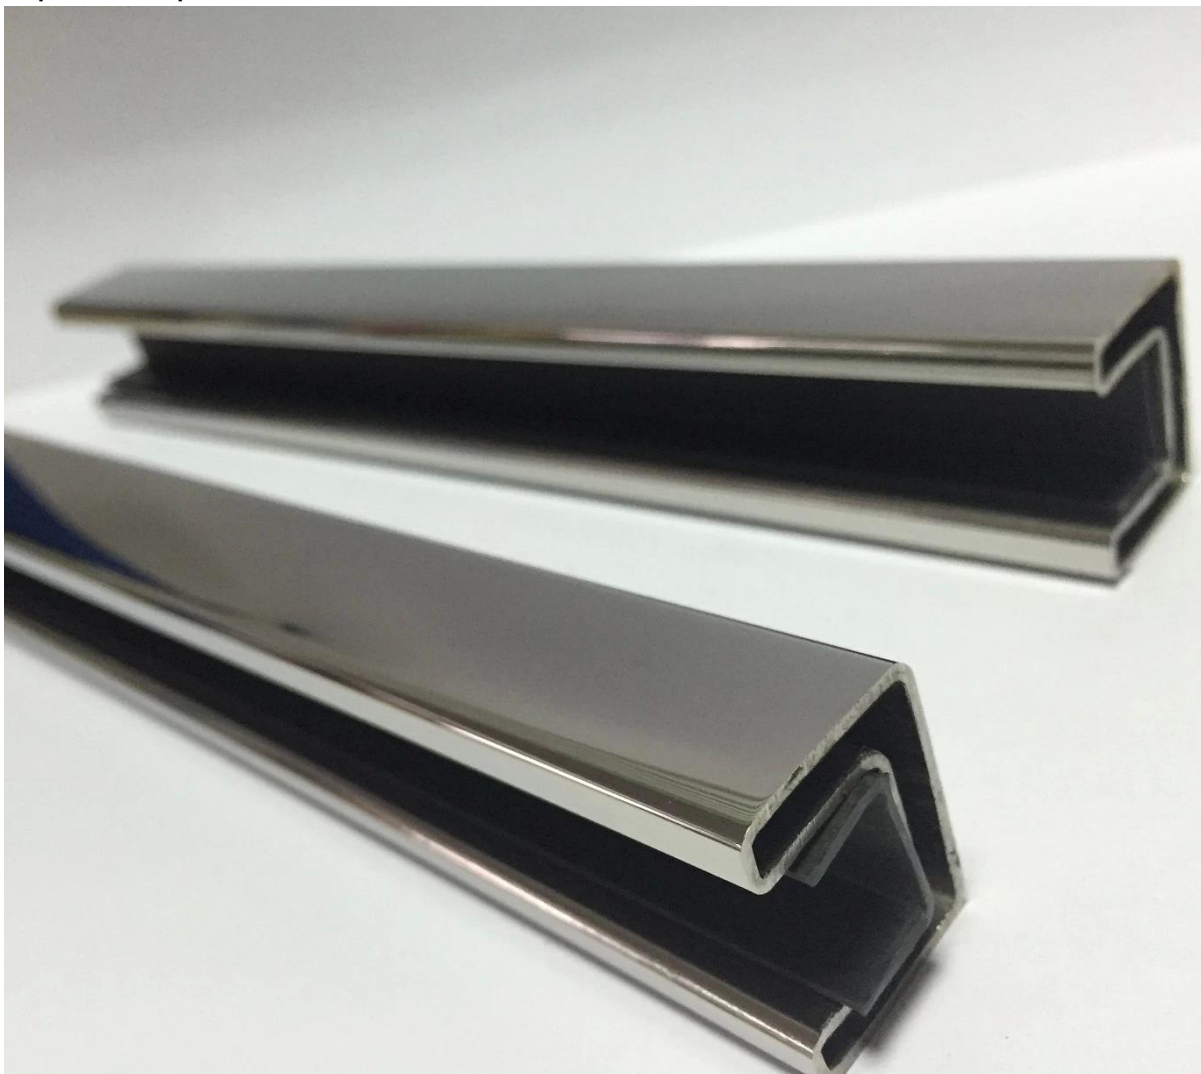

5.8 meter stainless steel top handrail

1. product description

item name: top handrail

material: stainless steel 316/316L

finish: mirror or satin

dimension: round top rail: dia 25.4mm, groove 14*14mm

square top rail: 20*25mm, groove 14*14mm

5.8 meter per length

for 12mm glass

rail fittings: 180 degree connector, 90 degree connector,
wall to rail connector, end cap

2. product show

round top rail

fittings

square top rail

fittings