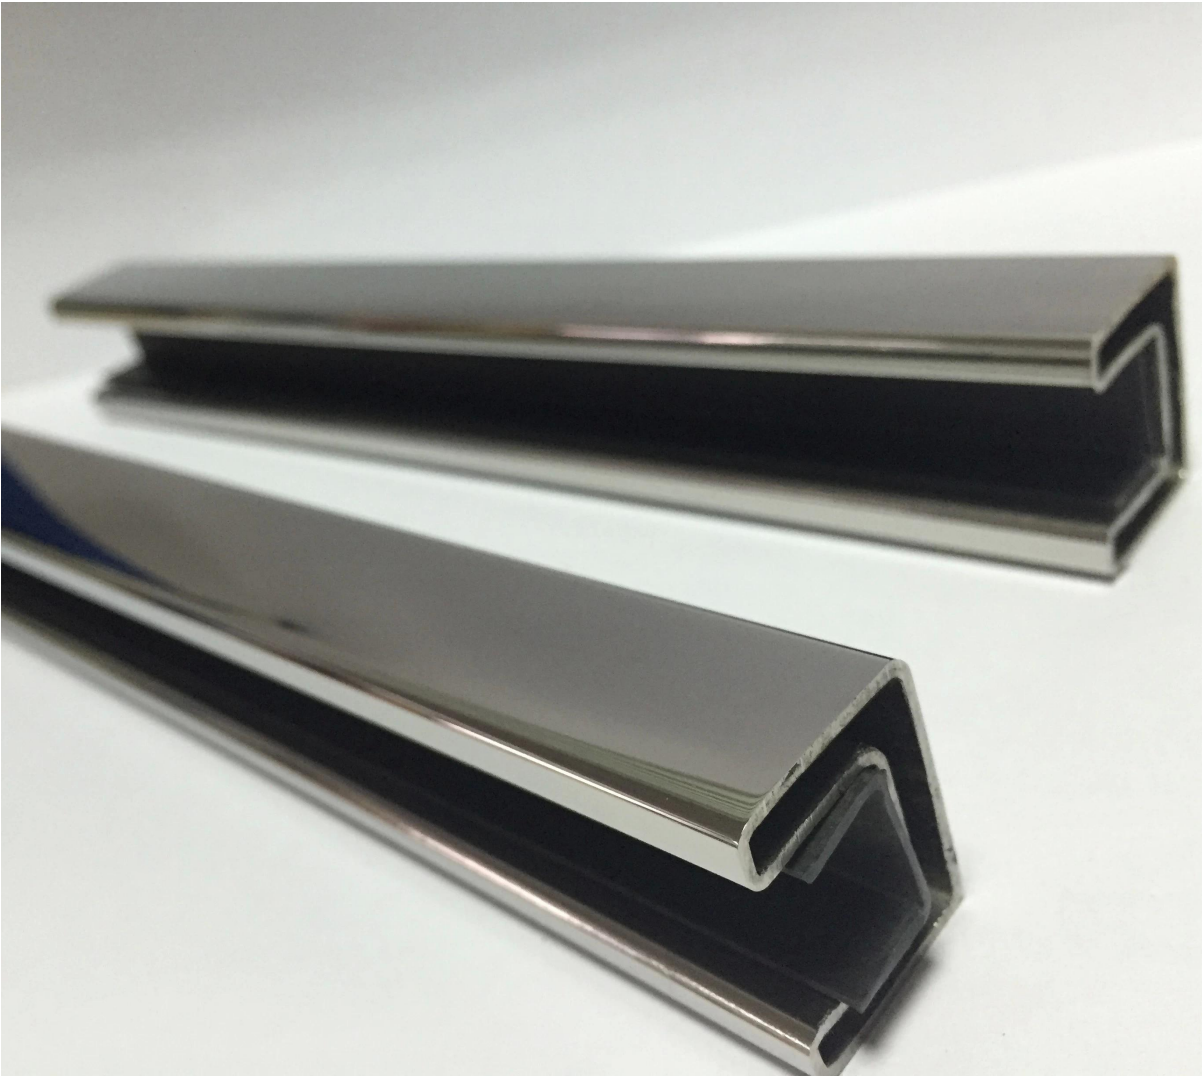

Description

stainless steel 316L, 8 k polished or satin square handrail tube

Pictures	Item	size	net weight	Packaging	Application
	square handrail tube	25X20mm 5.8 m\length	6 kg\5.8 m	cardboard tube or wood container	Balcony railing glass railing the deck handrail glass railing the staircase rectangular glass balustrade Garden the fence,
	Rubber groove	14x14mm 1.8 m\length	\		
	180 ° connector	25x20mm handrail tube	52g		
	90 °connector		130 g		
	end cap		33g		
	handrail tube- wall connector		82 g		
	vertical connector		86g		
	horizontal connector		135 g		
	horizontal connector				

20*25mm slot handrail

5.8 m per length

180 degree joiner

90 degree joiner

Vertical adjustable joiner

Horizontal I adjustable joiner

Wall to handrail joiner

End cap

Details

Project

Square handrail tube and [Round spigot](#) for balcony glass railing design

Square handrail tube and [square glass spigot](#) for deck glass railing

Packaging and delivery

-Delivery time: 15-20 days by sea