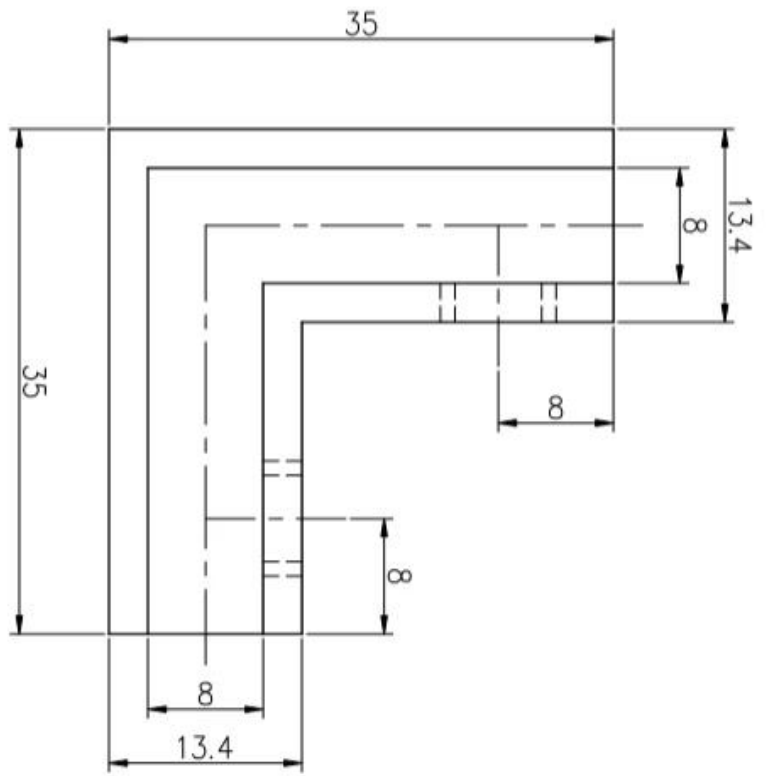

[90 Degree 304 Stainless Steel Square Type Glass Corner Clamp 6mm](#)

Technical Drawing for 6mm 90 degree Glass Corner Clamp

Project photo: