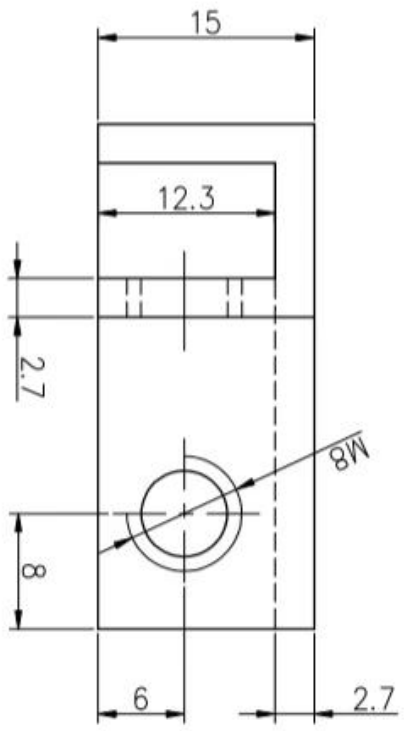

[90 Degree 304 Stainless Steel Square Type Glass Corner Clamp 6mm](#)

Technical Drawing for 6mm 90 degree Glass Corner Clamp

Project photo: