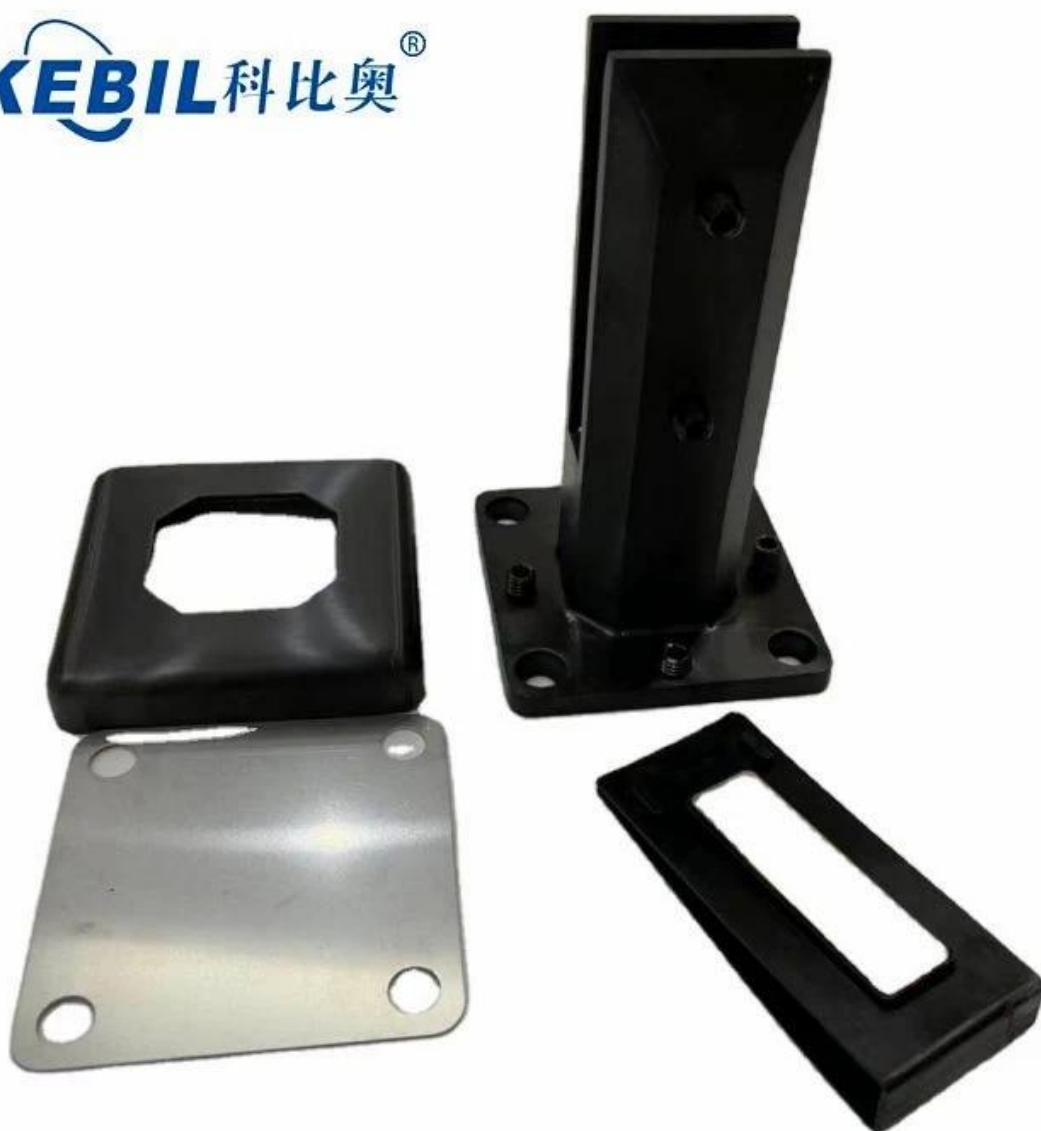

Adjustable Frameless Stainless Steel Glass Spigot Railing Balcony Deck Glass Spigot

Square glass spigot with slotted holes on the base plate

Product show

Satin brushed finish

KEBIL 科比奥®

Mirror polished finish

Matt black powder coating finish

KEBIL 科比奥®

Technical drawing

Application photo

Please feel free to contact me when you are interested in them.

Wendy

sales04@launch-china.cn

WhatsApp/Phone/Wechat: +8615989339827