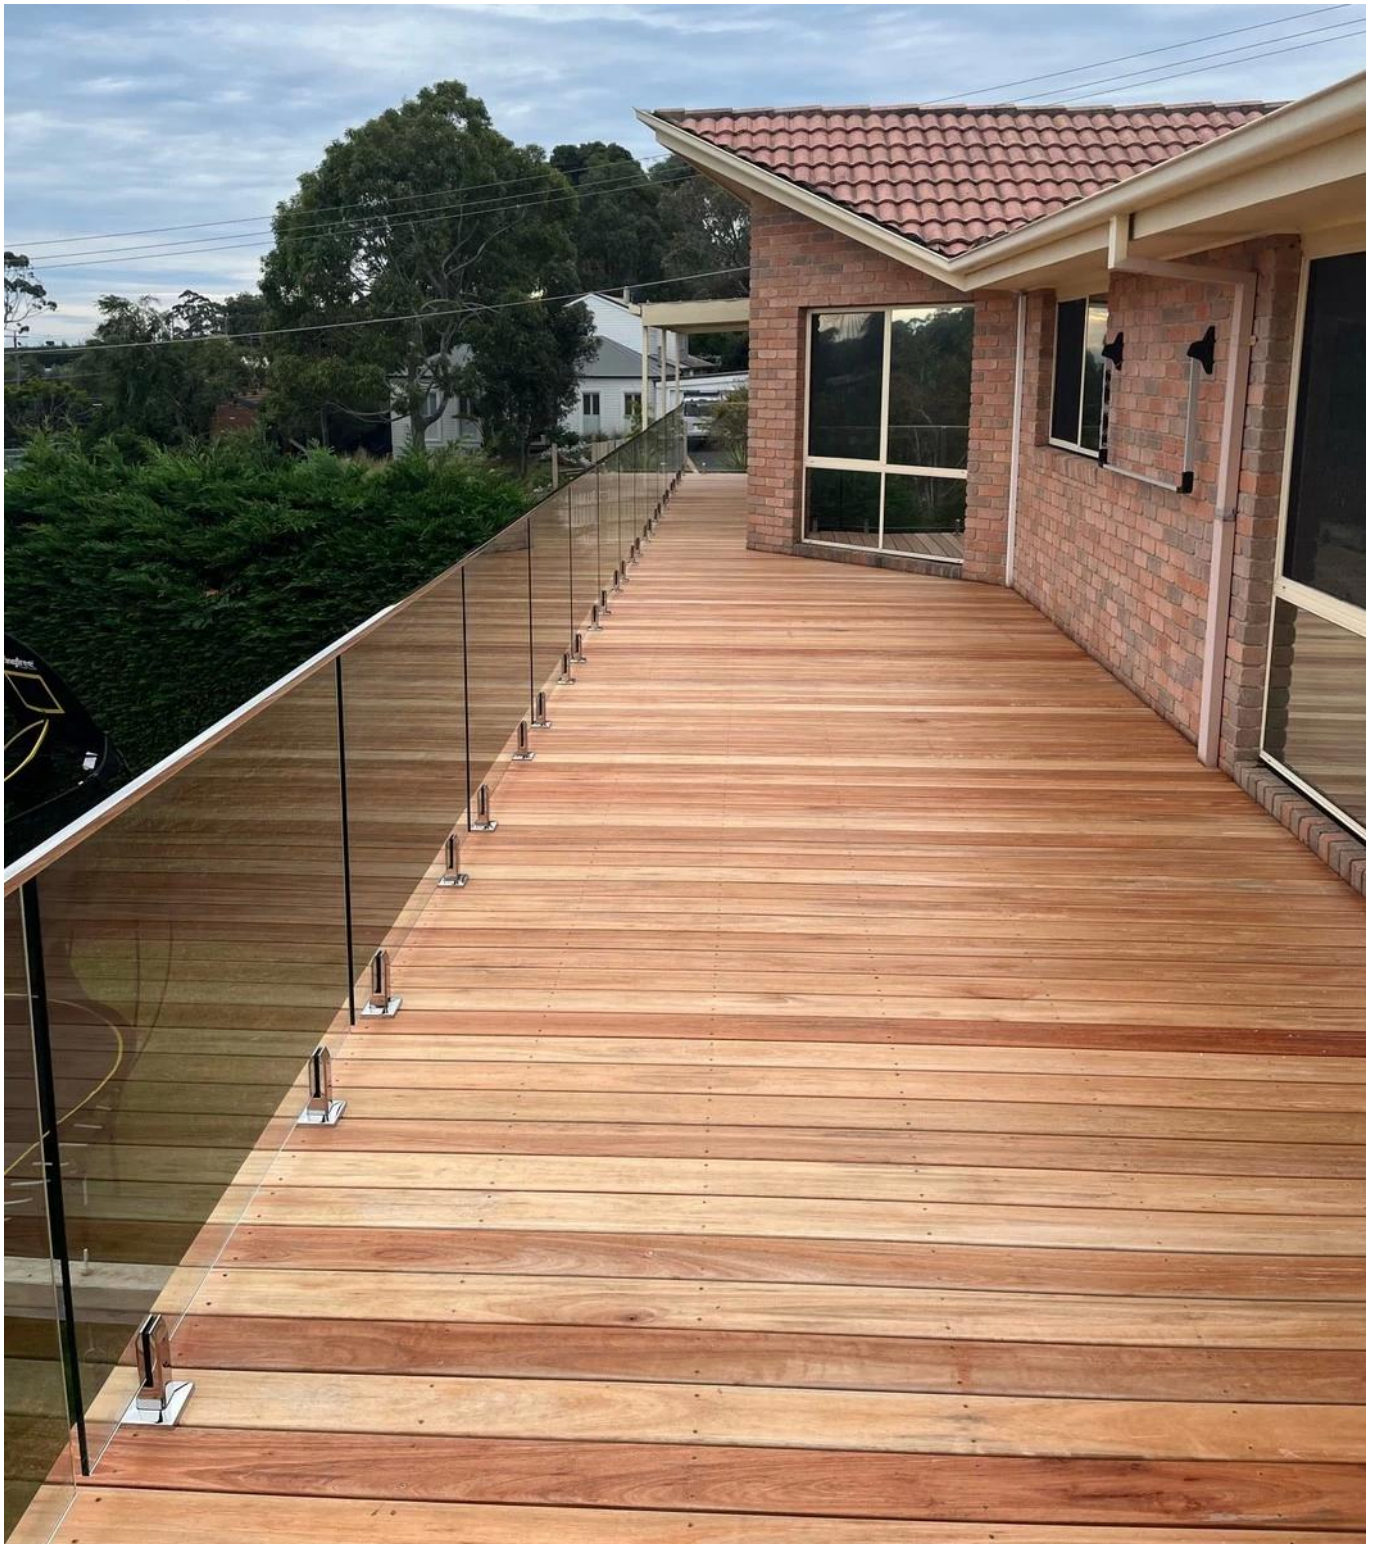

Adjustable Frameless Stainless Steel Glass Spigot Railing Balcony Deck Glass Spigot

Square glass spigot with slotted holes on the base plate

Product show

Satin brushed finish

KEBIL 科比奥®

Mirror polished finish