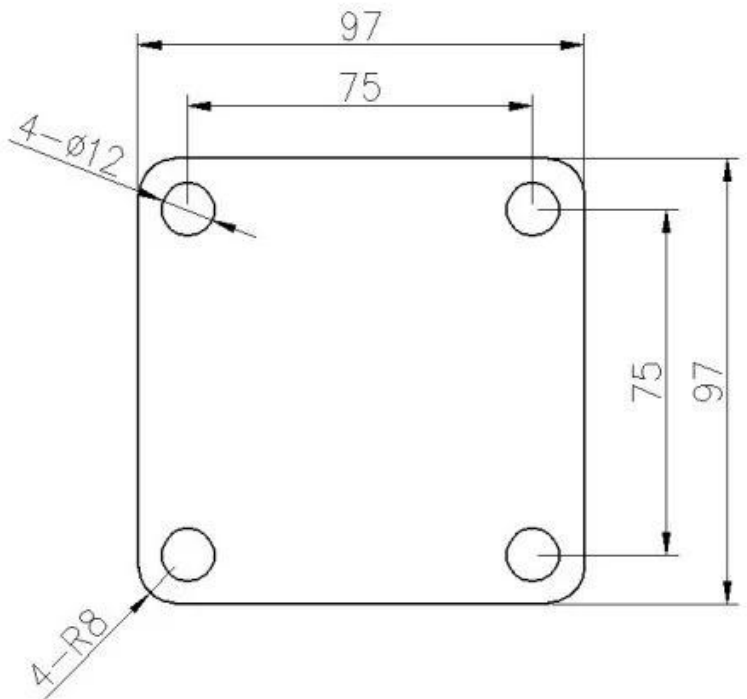

Application photo