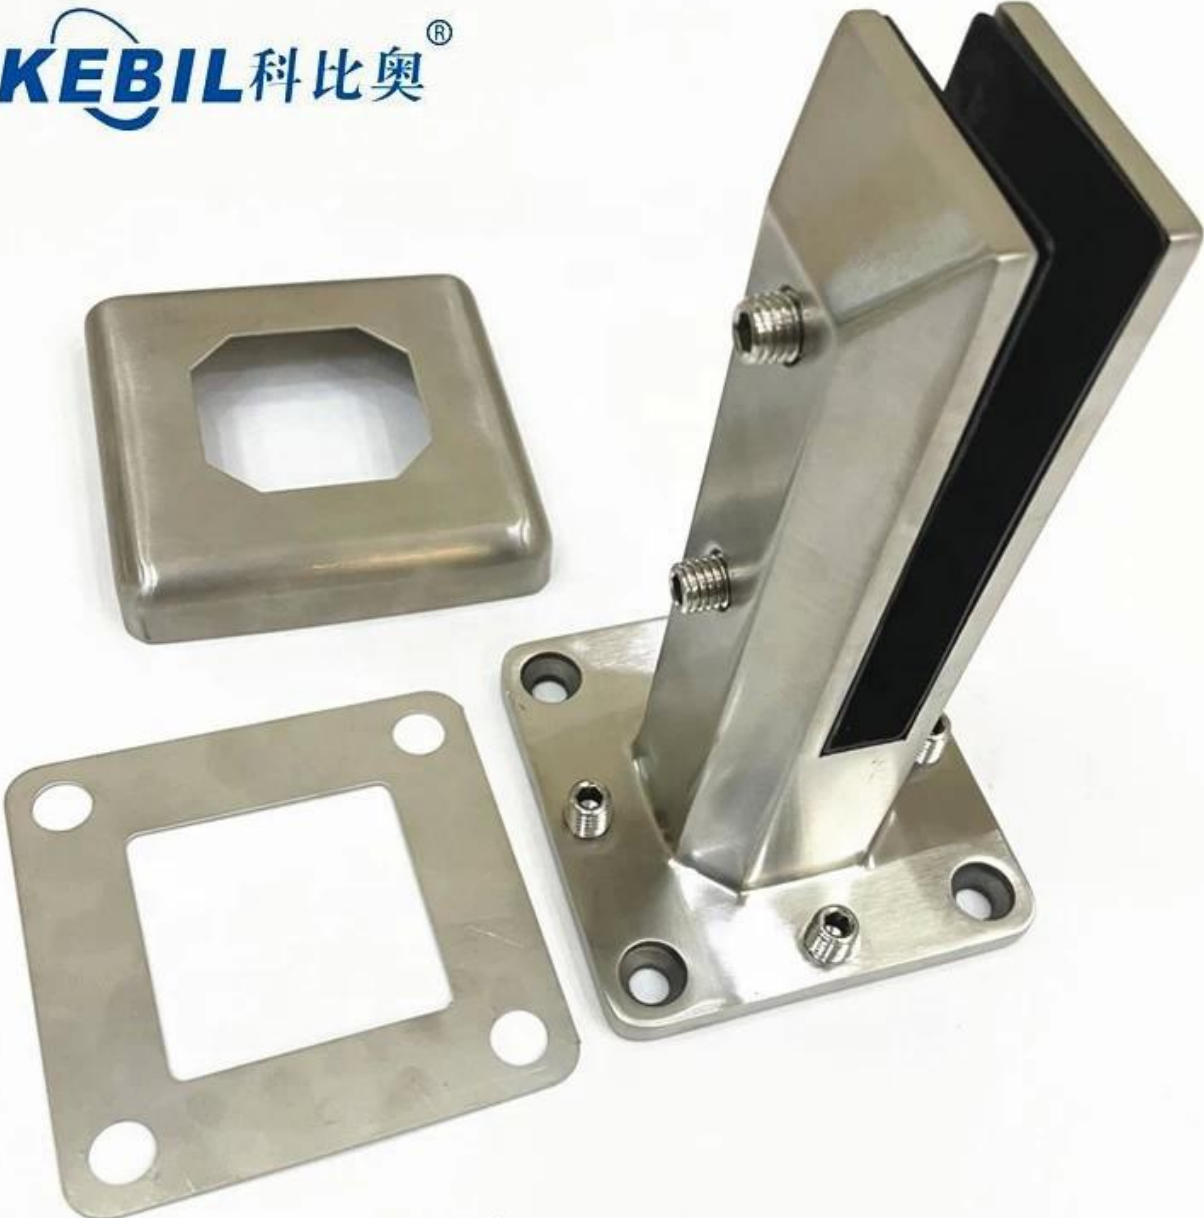

Adjustable Frameless Stainless Steel Glass Spigot Railing Balcony Deck Glass Spigot

Square glass spigot with slotted holes on the base plate

Product show

Satin brushed finish

KEBIL 科比奥®

Mirror polished finish

Matt black powder coating finish

KEBIL 科比奥®

Technical drawing

Application photo

Please feel free to contact me when you are interested in them.

Wendy

sales04@launch-china.cn

WhatsApp/Phone/Wechat: +8615989339827