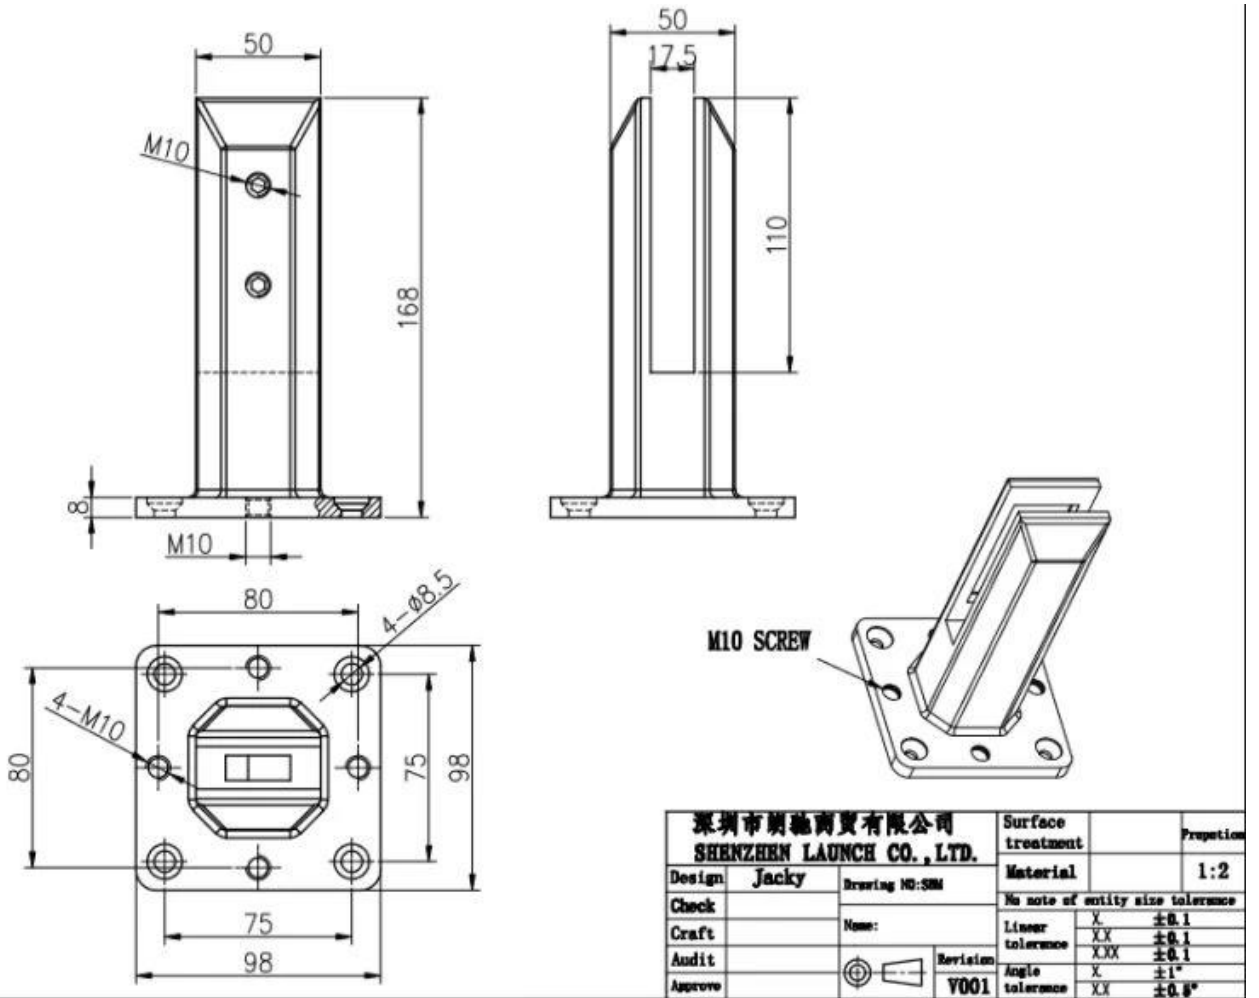

Application photo