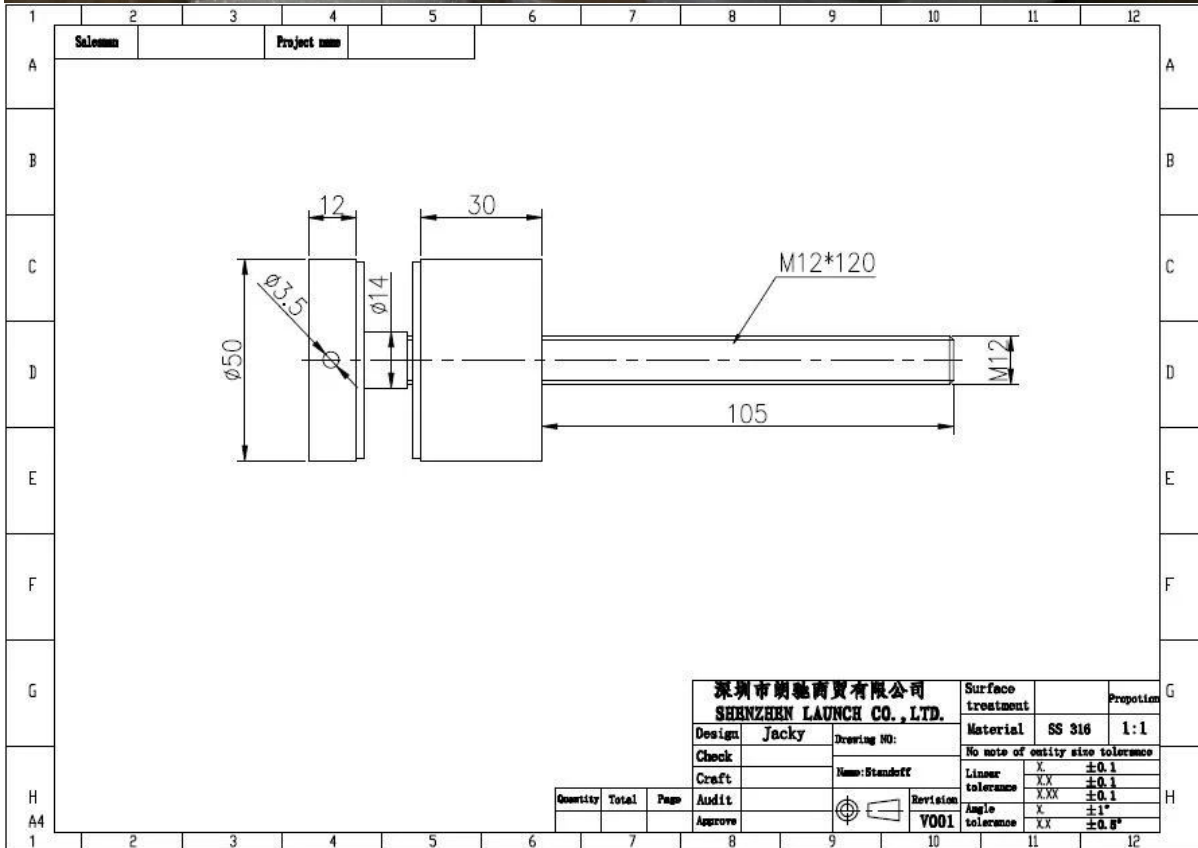

Packing & Delivery

Packing Details :

EPE+Inner box+Carton; Wood frame