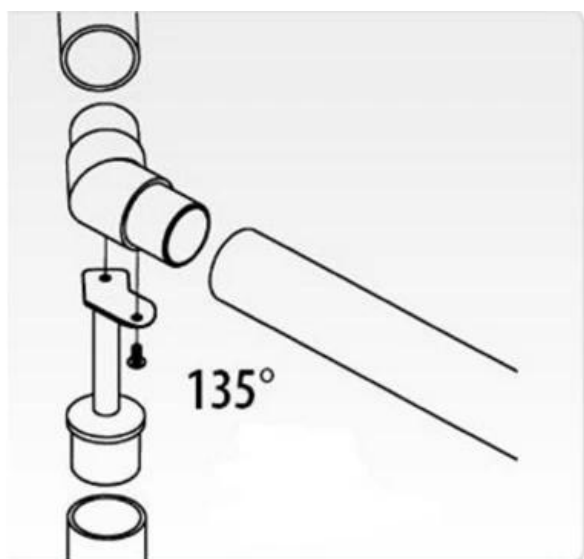

Adjustable Tube Connector Elbow SS304 0-180 Degree Handrail Brackets  
Model No.: E306 (0-180 degree adjustable)

Model No.: E302 (90 degree)

Model No.: E304 (180 degree)

**KEBIL** 科比奥™

**ISO**  
9001:2008  
REGISTERED