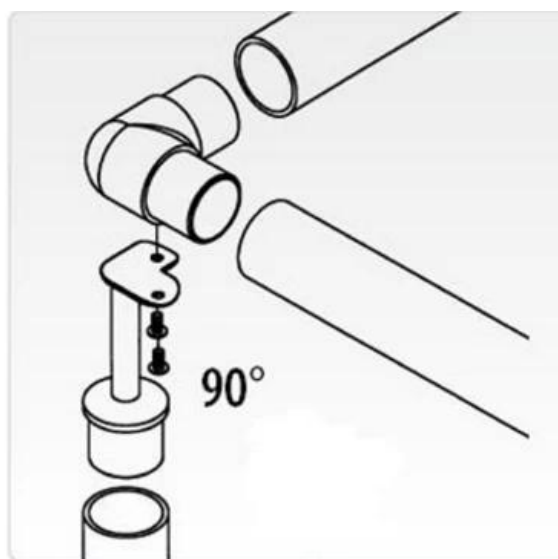

Adjustable Tube Connector Elbow SS304 0-180 Degree Handrail Brackets  
Model No.: E306 (0-180 degree adjustable)

Model No.: E302 (90 degree)

Model No.: E304 (180 degree)

**KEBIL** 科比奥™

**ISO**  
9001:2008  
REGISTERED