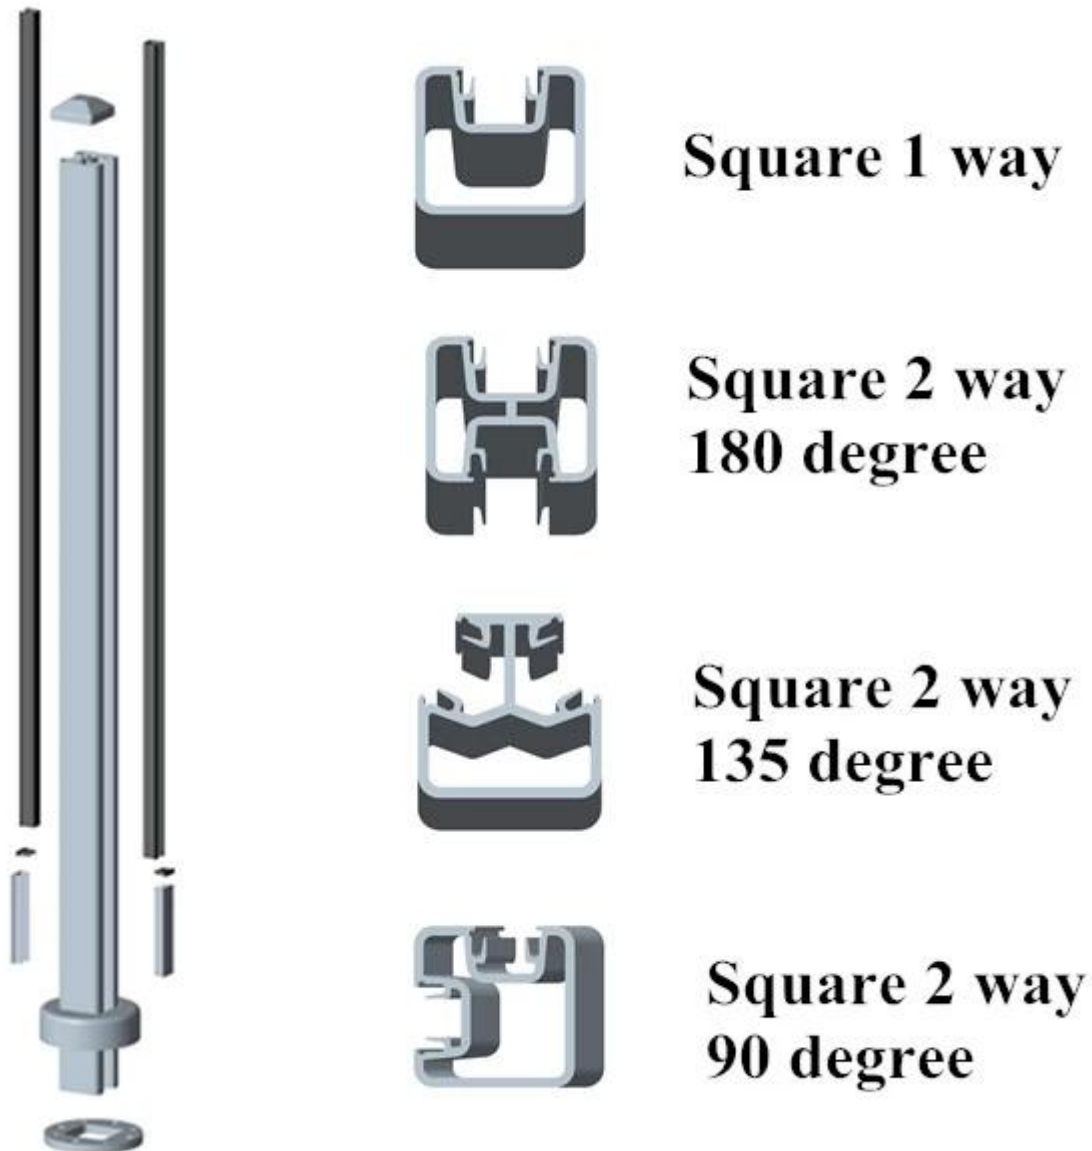

Description

- Dimension: 50x50mm, 1265mm high or as per your requirements.
- Aluminum post wall thickness: 3mm
- For glass thickness: 8-12mm
- 2 types aluminum post
 1. Fixing into concrete (1800mm high or as per your requirement)
 2. With base plates (1265mm high or as per your requirement)
- Application: pool fence, balcony frameless railing, deck glass railing, garden fencing, aluminum railing system, aluminum balustrade
- For both commercial and modern house home design
- For both wholesale and retail (We are factory)
- Sample is always available
- Have passed strength test

4 types aluminum post

Details

Side mounting bracket

Side mounting bracket

Finish

Project

Aluminum post for pool fencing (normally used with [hinge](#) and [latch](#))

Half way post project