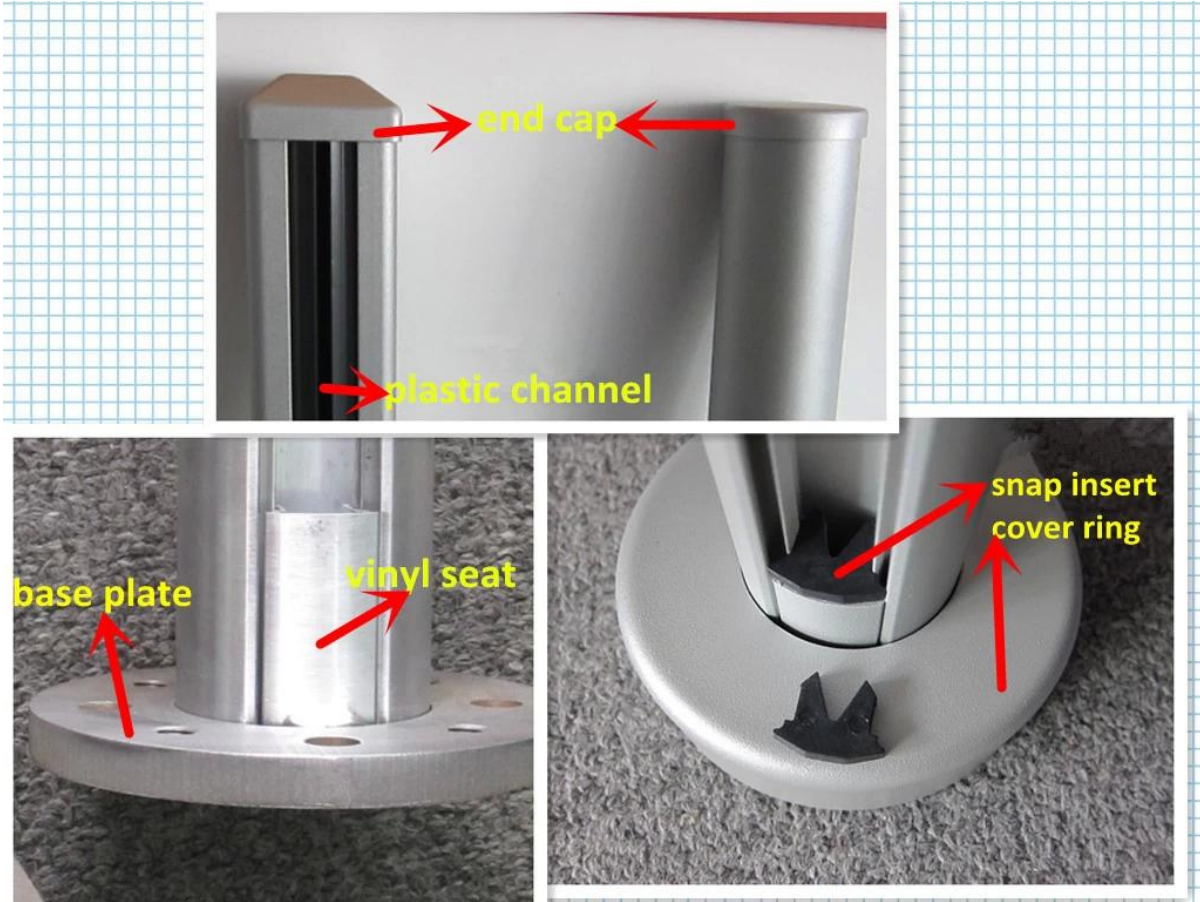

Description

- Dimension: 50x50mm, 1265mm high or as per your requirements.
- Aluminum post wall thickness: 3mm
- For glass thickness: 8-12mm
- 2 types aluminum post
 1. Fixing into concrete (1800mm high or as per your requirement)
 2. With base plates (1265mm high or as per your requirement)
- Application: pool fence, balcony frameless railing, deck glass railing, garden fencing, aluminum railing system, aluminum balustrade
- For both commercial and modern house home design
- For both wholesale and retail (We are factory)
- Sample is always available
- Have passed strength test

4 types aluminum post

Details

Side mounting bracket

Side mounting bracket

Finish

Project

Aluminum post for pool fencing (normally used with [hinge](#) and [latch](#))

Half way post project