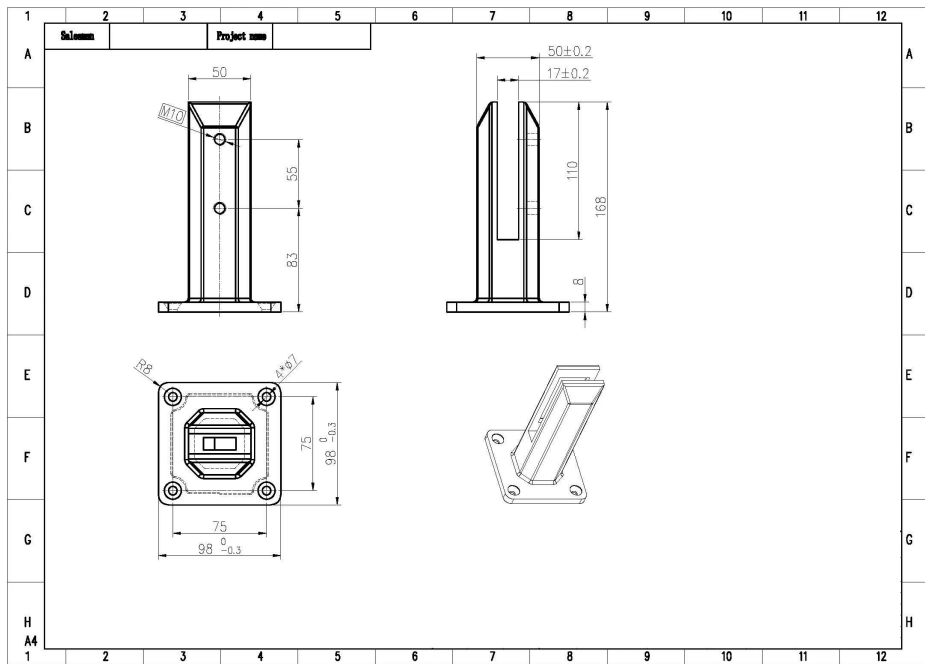

stainless steel square glass spigot (Model no.SBM-2), for swimming pool glass fence or balcony glass railings

1. Details for [stainless steel square glass spigot](#)
 - Model # SBM-2
 - square stainless steel glass spigot
 - mounted on the ground , with 4 pcs M8 screws
 - 316 stainless steel
 - finish : brushed

KEBIL 科比奥®

SBM

2. Dimension drawing for stainless steel square glass spigot

3. packing photos for stainless steel square glass spigot

4. project photo stainless steel square glass spigot

Contact us now to get price quote !