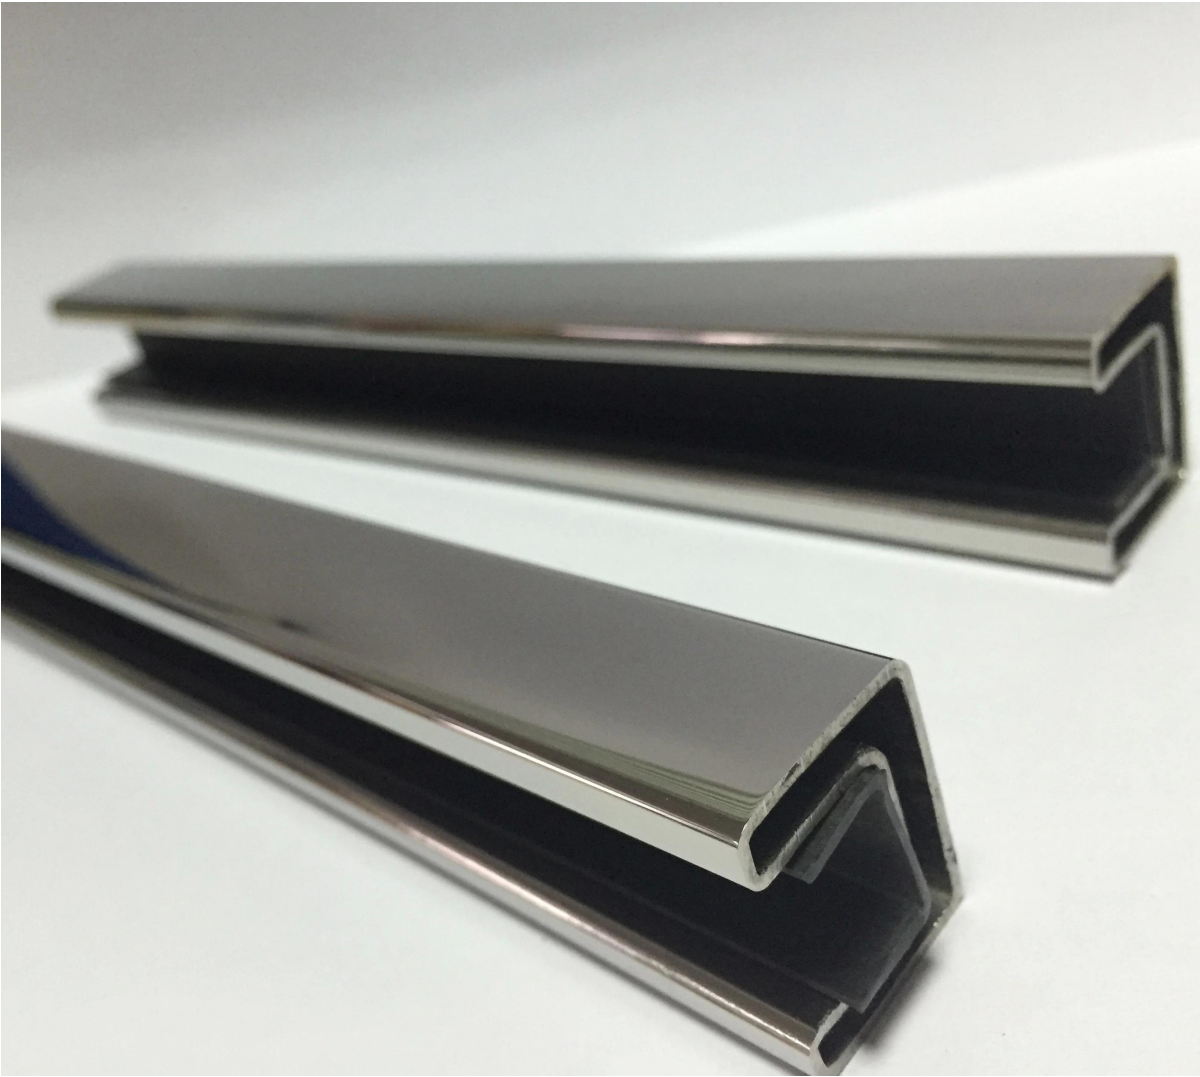

Description (meet Australia and New Zealand standard)

--Material: stainless steel 316L

--Finish: 8K polished /brushed

--For 10-12mm tempered glass

--Square handrail cap size: 25x20mm, groove 14x14mm, 5.8 meter per length or as per your requirement, tube thickness 1.2mm

A set of round handrail cap and accessories

Round Slot Handrail Tube
SS 316L ϕ 25.4mm
5.8m per length

90 ° corner connector

180° connector

End cap

rail-wall connector

Details

Other size handrail tube is available.