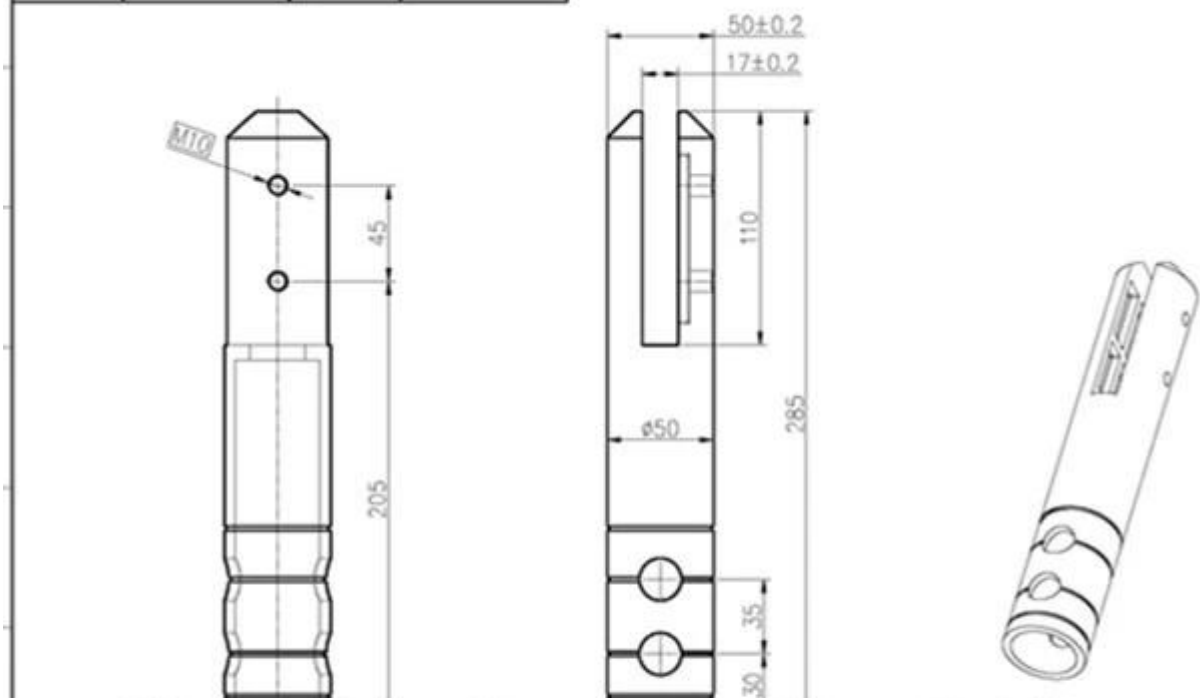

Shenzhen Launch Co., Ltd

深圳市朗驰商贸有限公司
SHENZHEN LAUNCH CO., LTD.

设计	袁佳辉	图号:RCM
校对		名称:Spigot
工艺		
审核		
批准		

数量	共页	第页