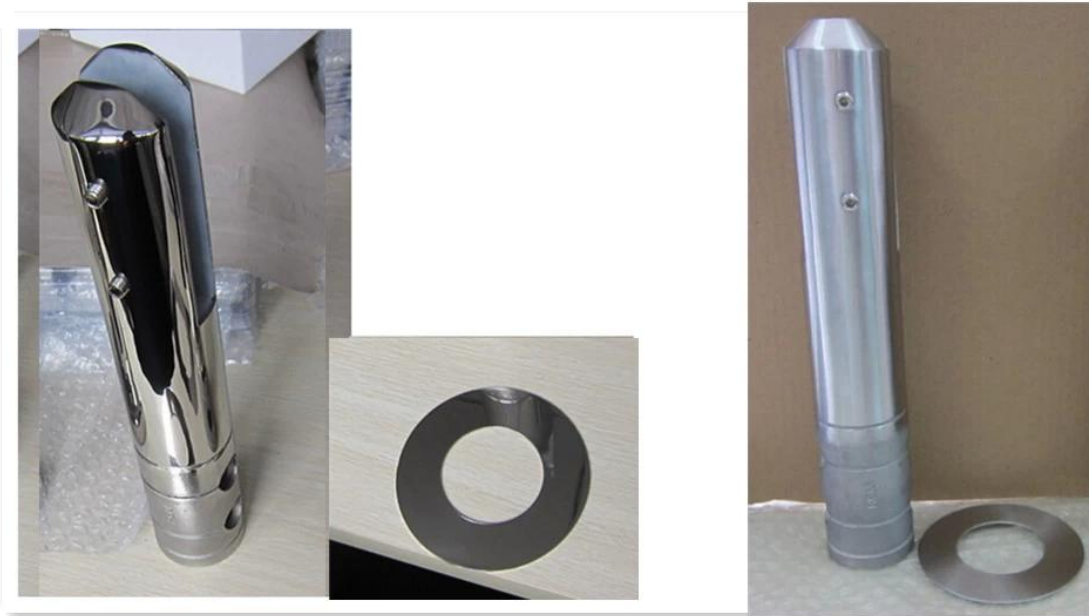

RCM

Mirror

Satin

Below picture is the packing details: each one packed by foam bag in a small white box, 10 pieces in a carton box.

Inner white box size: 54*54*290mm

Outer carton box size: 308*290*130mm

Estimated gross weight: 23kg/ctn