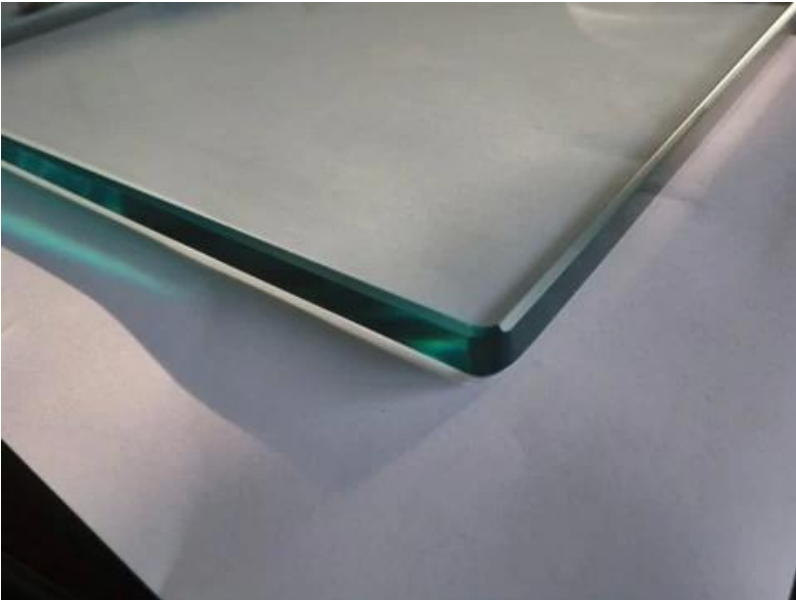

## Balcony Terrace Deck Stainless Steel Glass Railing for Outdoor

Product Name	<b>Balcony Terrace Deck Stainless Steel Glass Railing for Outdoor</b>
Model	LCH-101
Material	Stainless steel 304/316
Surface Treatment	Satin /Polish/Mirror/Black
Handrail Pipe	Rectangle: 40*40/50*50/40*60mm or customized Round: 38.1/42.4/50.8mm or customized
Glass fitting	Suit for 8-12mm glass or customized
Height of the balustrade	850-1200mm or customized
Service	OEM & ODM
Application	Balcony handrail/outdoor railing/indoor handrail/indoor staircase etc
Delivery	30-35days
Technology	Investment Casting
Project Solution	Acceptable,CAD Draeing,3D Drawing etc

### **Round Design Balustrade Posts:**

**Round Handrail Tube:**

**Glass Panel:**

**Packing:**

**Feel free to contact us for more information:**

**Eve**

**Email: [sales03@launch-china.cn](mailto:sales03@launch-china.cn)**