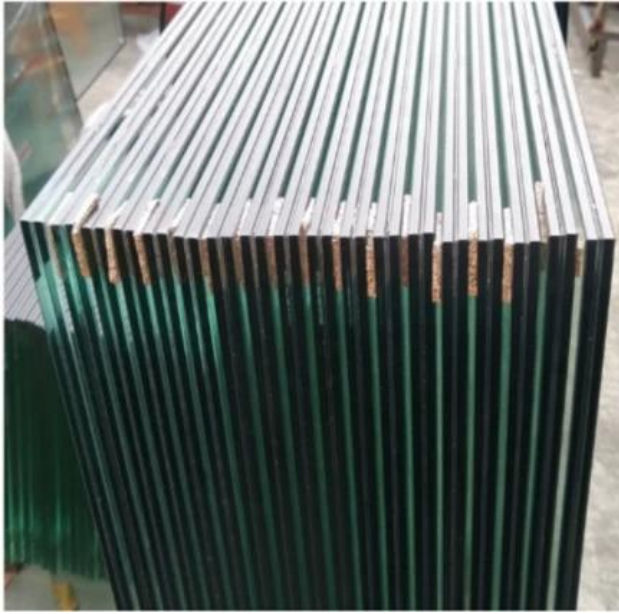

## Balcony Terrace Deck Stainless Steel Glass Railing for Outdoor

Product Name	<b>Balcony Terrace Deck Stainless Steel Glass Railing for Outdoor</b>
Model	LCH-101
Material	Stainless steel 304/316
Surface Treatment	Satin /Polish/Mirror/Black
Handrail Pipe	Rectangle: 40*40/50*50/40*60mm or customized Round: 38.1/42.4/50.8mm or customized
Glass fitting	Suit for 8-12mm glass or customized
Height of the balustrade	850-1200mm or customized
Service	OEM & ODM
Application	Balcony handrail/outdoor railing/indoor handrail/indoor staircase etc
Delivery	30-35days
Technology	Investment Casting
Project Solution	Acceptable,CAD Draeing,3D Drawing etc

### **Round Design Balustrade Posts:**

**Round Handrail Tube:**

**Glass Panel:**

**Packing:**

**Feel free to contact us for more information:**

**Eve**

**Email: [sales03@launch-china.cn](mailto:sales03@launch-china.cn)**