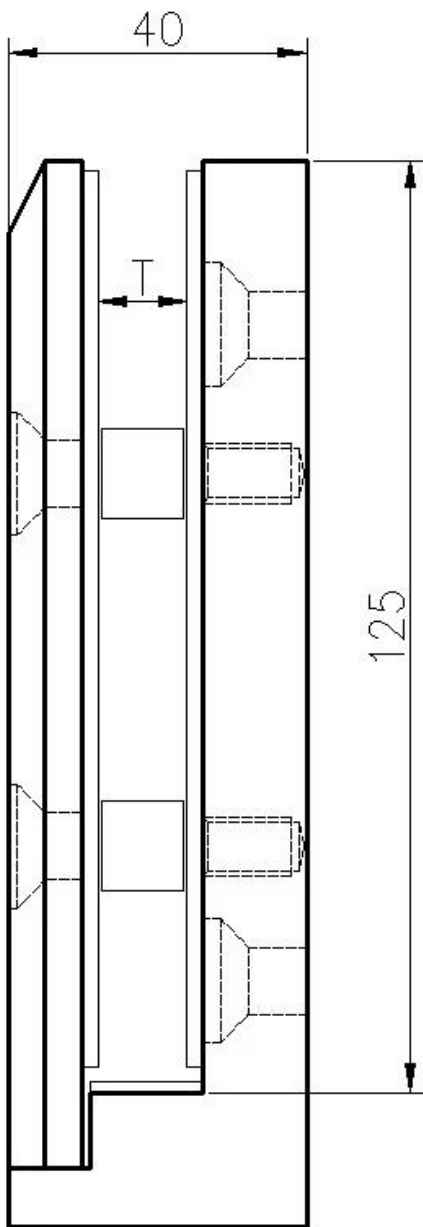

Balustrade Stainless Steel [Fascia Glass Spigot](#) for Frameless Glass Railing

Product Description

Product Name	Balustrade stainless steel fascia glass spigot for frameless glass railing
Material	Stainless steel 316 / duplex 2205
Finish	Mirror polished / satin brushed
For Glass Thickness	8-13.52mm
Height	143mm
Drill glass hole	Diameter 14mm hole required in glass
Payment Term	PayPal, West Union, T/T
Manufacture Method	CNC machining (high quality)
Packaging Details	1) One piece into one bubble bag, then into one white box 2) 12 pieces into one cardboard carton Or packing as customers' requirements
Application	Balcony glass railing, staircase railing, deck railing design, swimming pool fence, balustrade frameless glass railing
Factory Inspection	Welcome
Sample	Available before order
Mount	Fascia mounting, side mounting glass spigot
MOQ	No limited. You can order as per your job requirement.
OEM & ODM Service	Available

Fascia Glass Spigot Details

1) Fascia glass spigot real shot photos

2) Fascia glass spigot size

3) Fascia glass spigot project

Glass Spigot Safety Packaging

1. One piece into one bubble bag, then into one white box.
12 pieces into one cardboard carton.
2. Packing as customers' requirements.