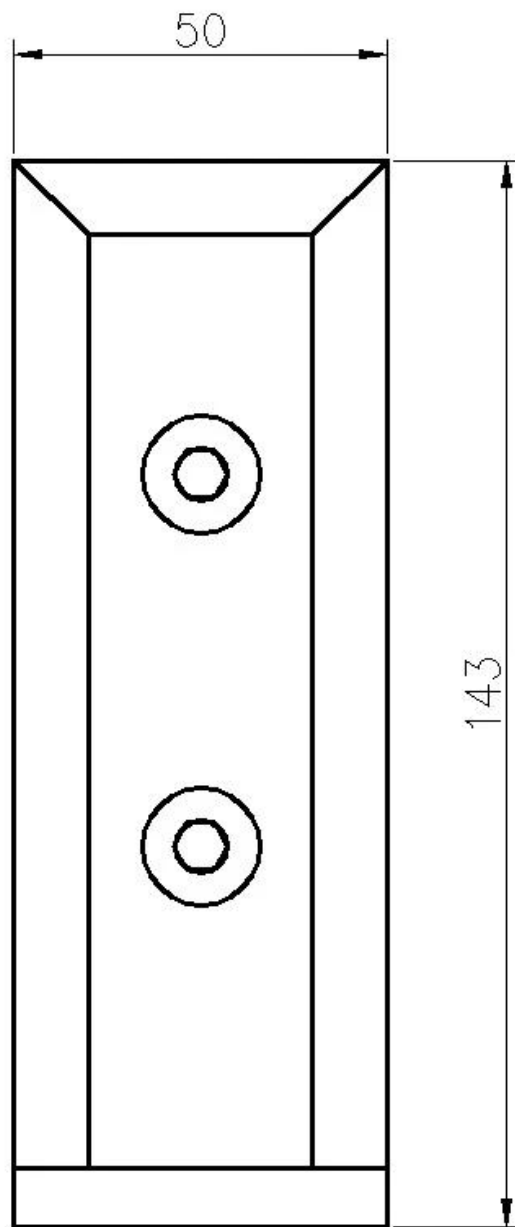

Balustrade Stainless Steel [Fascia Glass Spigot](#) for Frameless Glass Railing

Product Description

Product Name	Balustrade stainless steel fascia glass spigot for frameless glass railing
Material	Stainless steel 316 / duplex 2205
Finish	Mirror polished / satin brushed
For Glass Thickness	8-13.52mm
Height	143mm
Drill glass hole	Diameter 14mm hole required in glass
Payment Term	PayPal, West Union, T/T
Manufacture Method	CNC machining (high quality)
Packaging Details	1) One piece into one bubble bag, then into one white box 2) 12 pieces into one cardboard carton Or packing as customers' requirements
Application	Balcony glass railing, staircase railing, deck railing design, swimming pool fence, balustrade frameless glass railing
Factory Inspection	Welcome
Sample	Available before order
Mount	Fascia mounting, side mounting glass spigot
MOQ	No limited. You can order as per your job requirement.
OEM & ODM Service	Available

Fascia Glass Spigot Details

1) Fascia glass spigot real shot photos

2) Fascia glass spigot size

3) Fascia glass spigot project

Glass Spigot Safety Packaging

1. One piece into one bubble bag, then into one white box.
12 pieces into one cardboard carton.
2. Packing as customers' requirements.