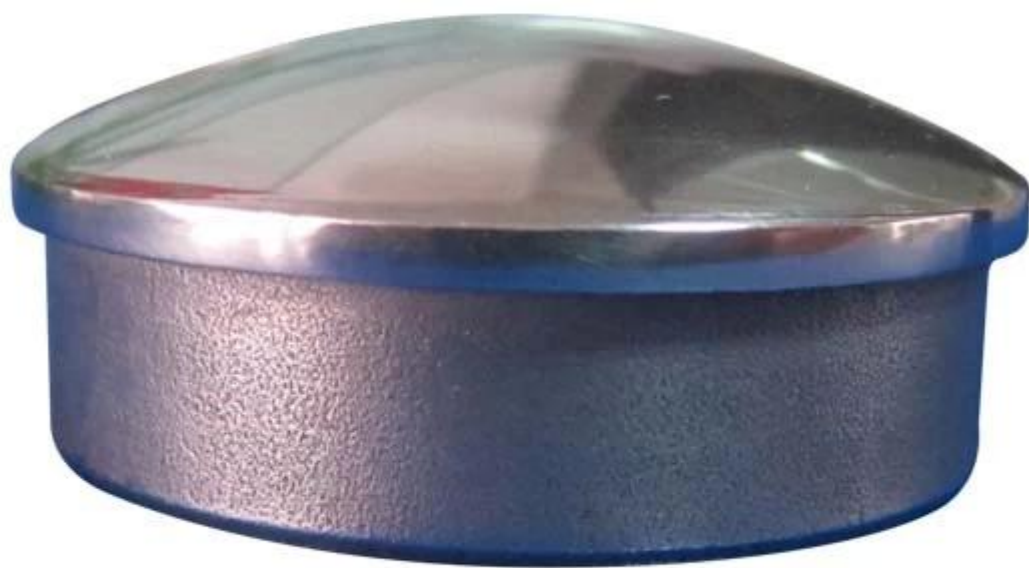

Balustrade post end cap or glass railing post cap and cover

Quick details:

Name: balustrade post end cap and cover

Material: stainless steel

Finish: satin or mirror

Cap shape: round and square

Round post end cap picture:

Another kind round cap

Different size of round cap

Use for balustrade post

Square post end cap

Use for square post application:

For more details please feel free to connect me from email:

[sales05@launch-china.cn](mailto:sales05@launch-china.cn)