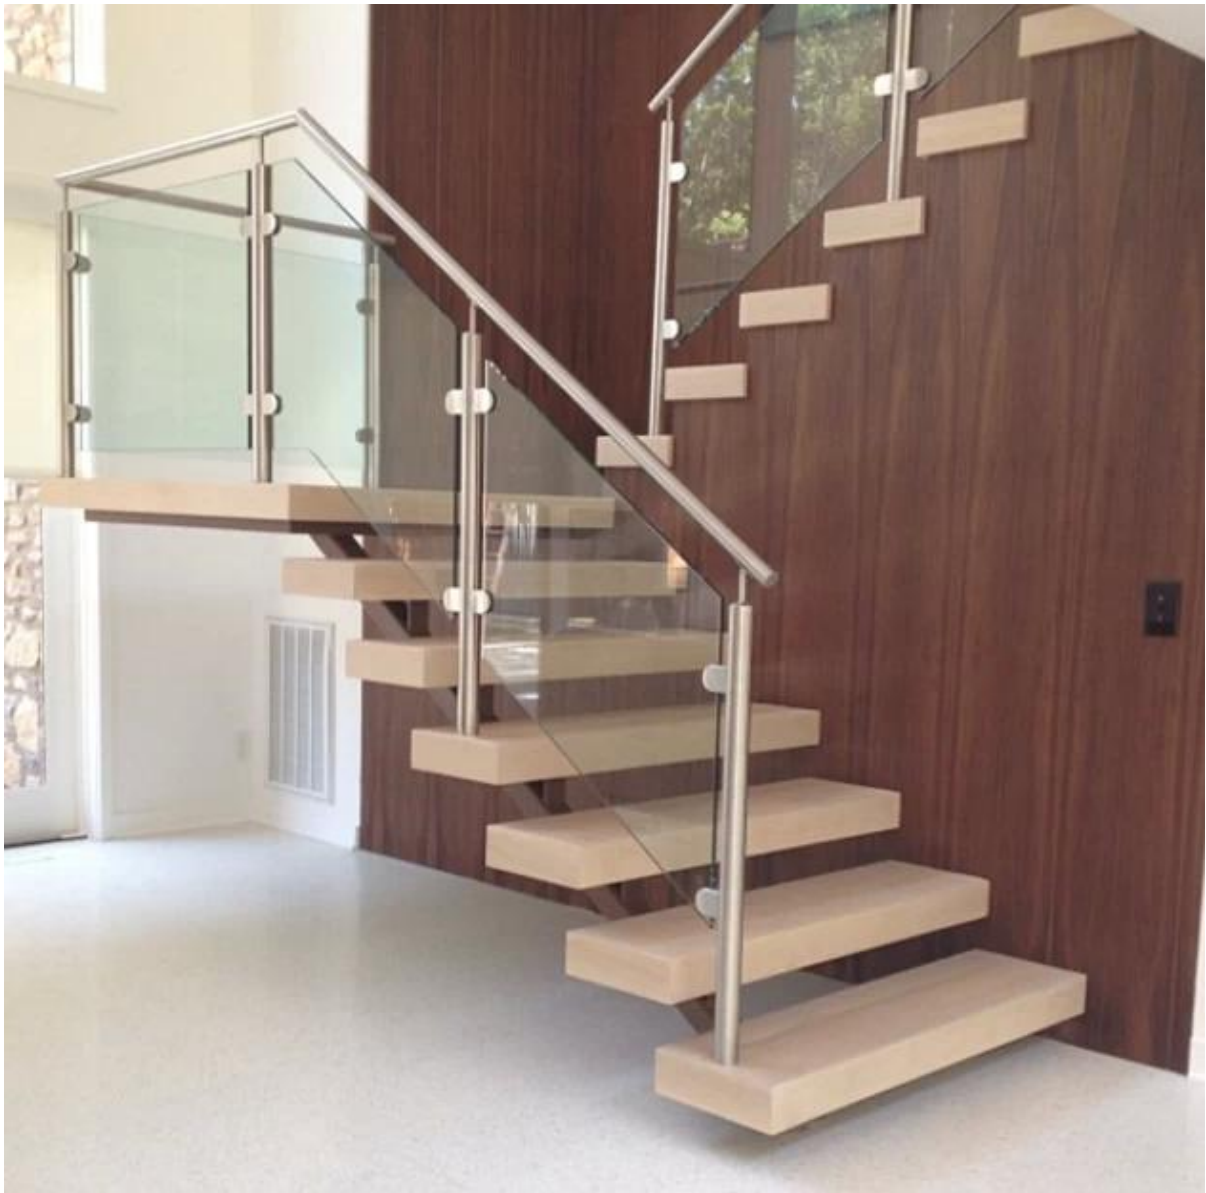

Stainless steel post or glass fence use balustrade post railing post

Quick details:

Item name:balustrade post

Material:stainless steel

Finish: mirror or satin

Round kind post:

KEBIL 科比奥®

Round kind post:

KEBIL 科比奥®

Application:

Glass balustrade post

- Material : stainless steel 304/316
- Finish: satin or mirror
- Size: 40*40mm or 50*50mm or 50*25mm or ϕ 43mm or ϕ 50.8mm

Square kind

Round kind

Certification: