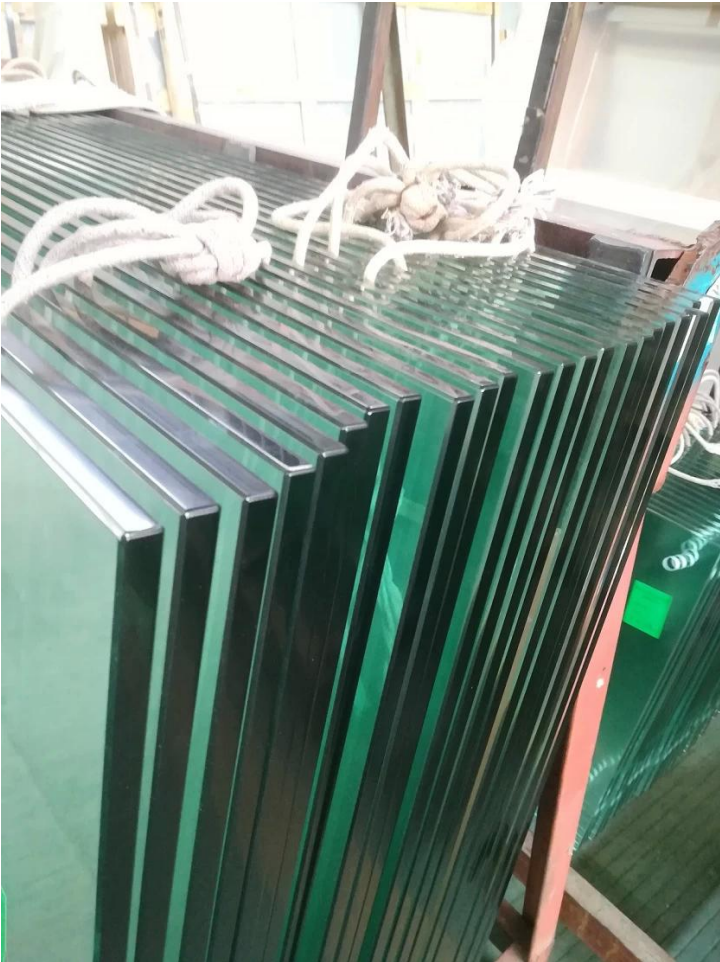

**Black Adjustable Frameless Stainless Steel Glass Spigot Railing Accessories  
Balcony Deck Glass Spigot**

Product Name	<b>Black Adjustable Frameless Stainless Steel Glass Spigot Railing Accessories Balcony Deck Glass Spigot</b>
Material	Stainless Steel <b>316</b> or <b>2205</b>
Finish	Satin brushed, mirror polished or black
For glass	10-12mm thickness
Technic	Casting
Anchor Bolt	Including
MOQ	10pcs
Application	Stair/Balcony/Railing/Terrace/Handrail
OEM/ODM	Acceptable
Payment	T/T;L/C At Sight;Western Union
Delivery	Ocean Shipping;Air Shipping;Express Delivery
Advantage:	SBM Spigot is a popular glass holder type and a freemless glass railing style.It's widely used at the swimming pool and some high class house or residence,which can offer you an open and comfortable field of vision. About the installation, it's easy to fix the glass by tightening screws.

**Clear photos for the surface treatment:**

**Glass Railing Spigot:**

**Glass Door Hinges:**

**Glass Clamps:**

**Tempered Glass Panels:**

**Project Photos:**

**Welcome to contact us for more details:**

**Eve**