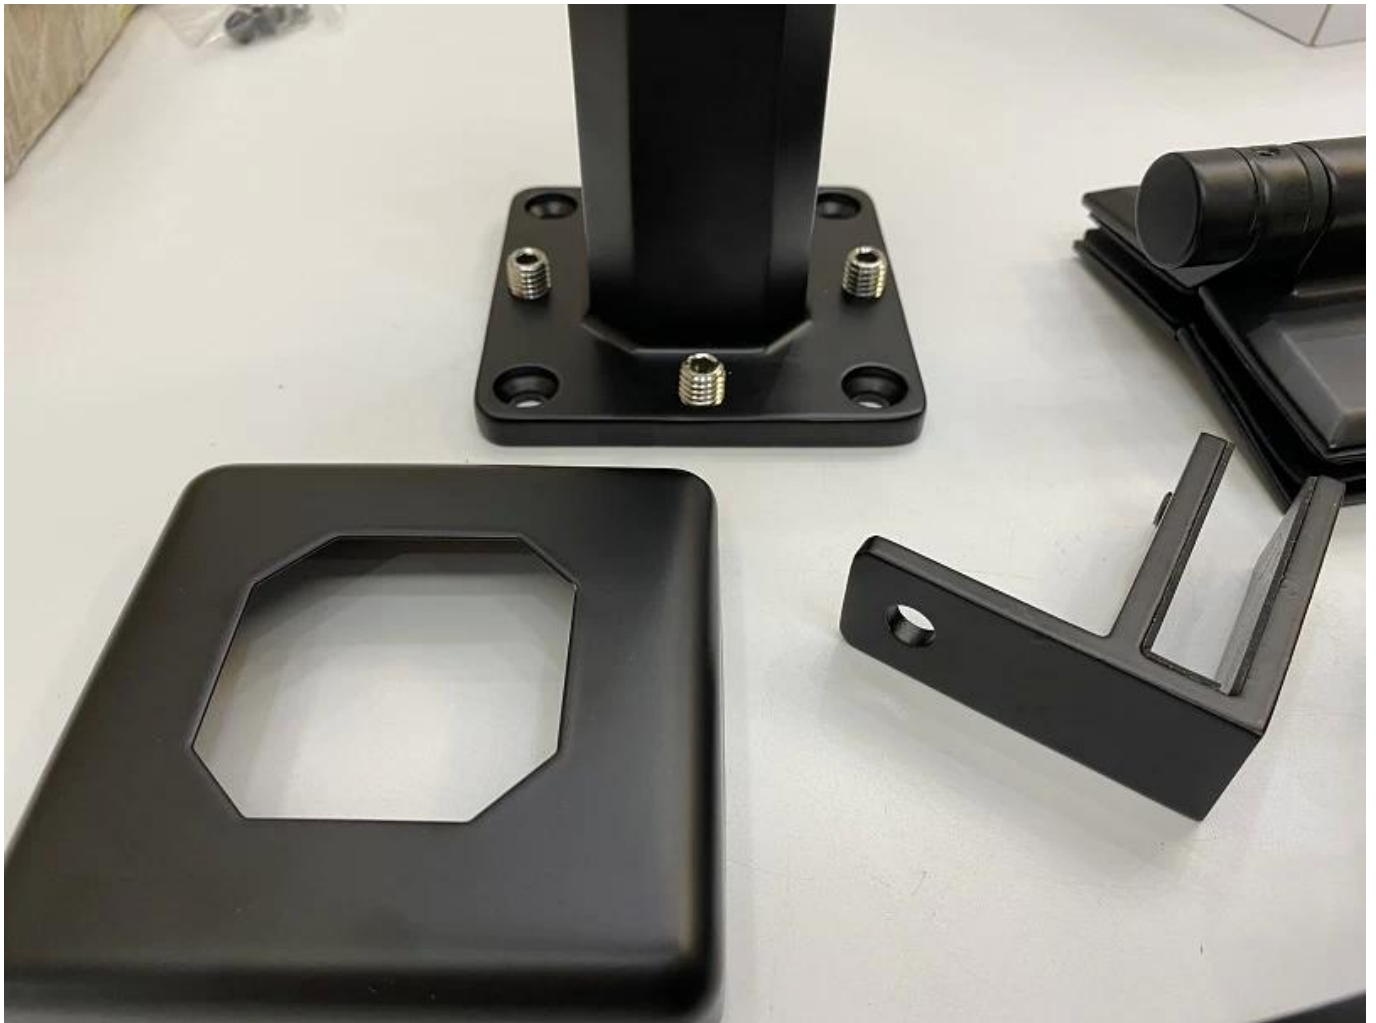

**Black Adjustable Frameless Stainless Steel Glass Spigot Railing Accessories  
Balcony Deck Glass Spigot**

Product Name	<b>Black Adjustable Frameless Stainless Steel Glass Spigot Railing Accessories Balcony Deck Glass Spigot</b>
Material	Stainless Steel <b>316</b> or <b>2205</b>
Finish	Satin brushed, mirror polished or black
For glass	10-12mm thickness
Technic	Casting
Anchor Bolt	Including
MOQ	10pcs
Application	Stair/Balcony/Railing/Terrace/Handrail
OEM/ODM	Acceptable
Payment	T/T;L/C At Sight;Western Union
Delivery	Ocean Shipping;Air Shipping;Express Delivery
Advantage:	SBM Spigot is a popular glass holder type and a freemless glass railing style.It's widely used at the swimming pool and some high class house or residence,which can offer you an open and comfortable field of vision. About the installation, it's easy to fix the glass by tightening screws.

**Clear photos for the surface treatment:**

**Glass Railing Spigot:**

**Glass Door Hinges:**

**Glass Clamps:**

**Tempered Glass Panels:**

**Project Photos:**

**Welcome to contact us for more details:**

**Eve**