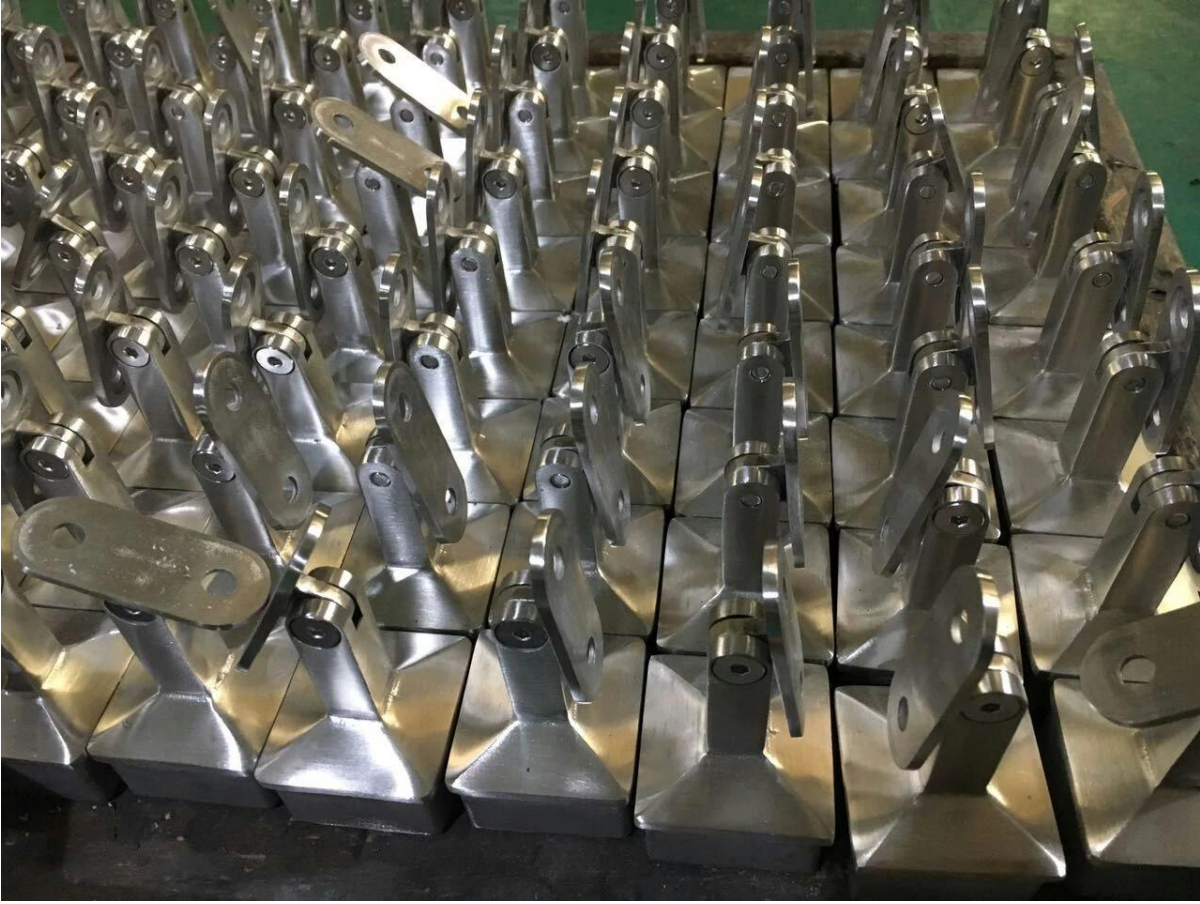

Description

- Material: stainless steel 316 (304 grade is available)
- Finish: polished or brushed
- Square post size: 50x50mm (customer size post available), post wall 1.5mm thick
- Handrail tube size: 50x25mm
- Standard Hight: 1100mm (customer post hights available)
- Designer for [cable railing systems](#)

Cable railing post details

Surface mounting post

Stainless steel post base cover (100x100mm)

Adjustable handrail brackets to support 50x25mm handrail tube

Project

Cable railing for stair case

Cable railing for outside balcony and deck railing