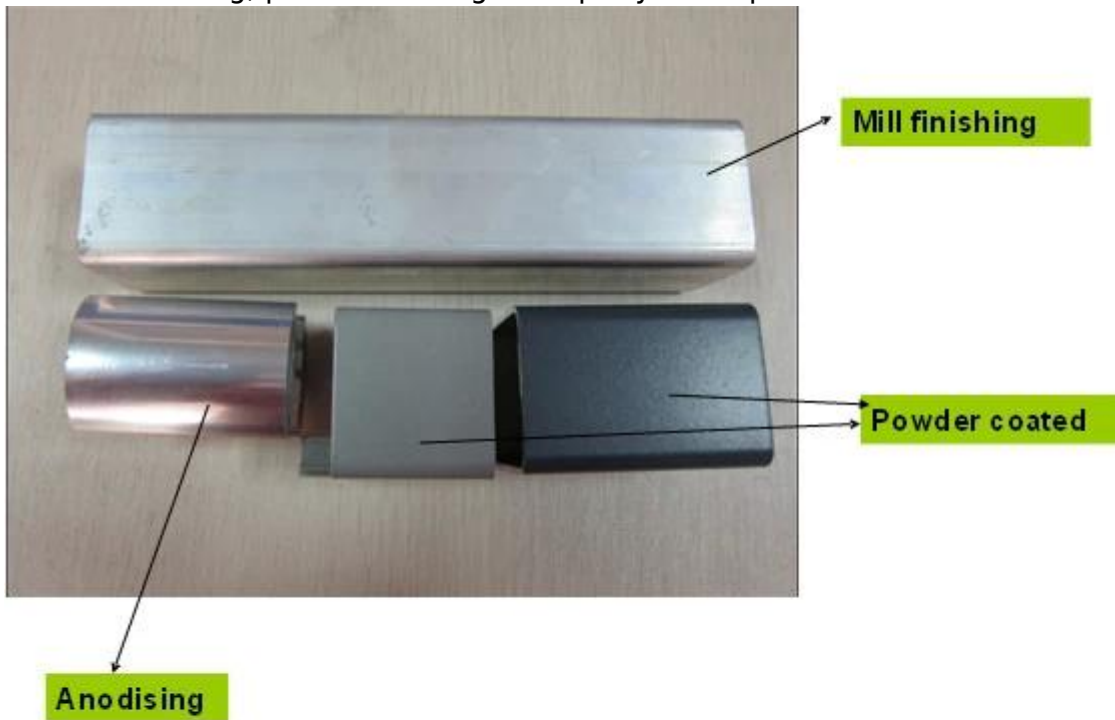

Finish: anodizing, powder coating or as per your requirement