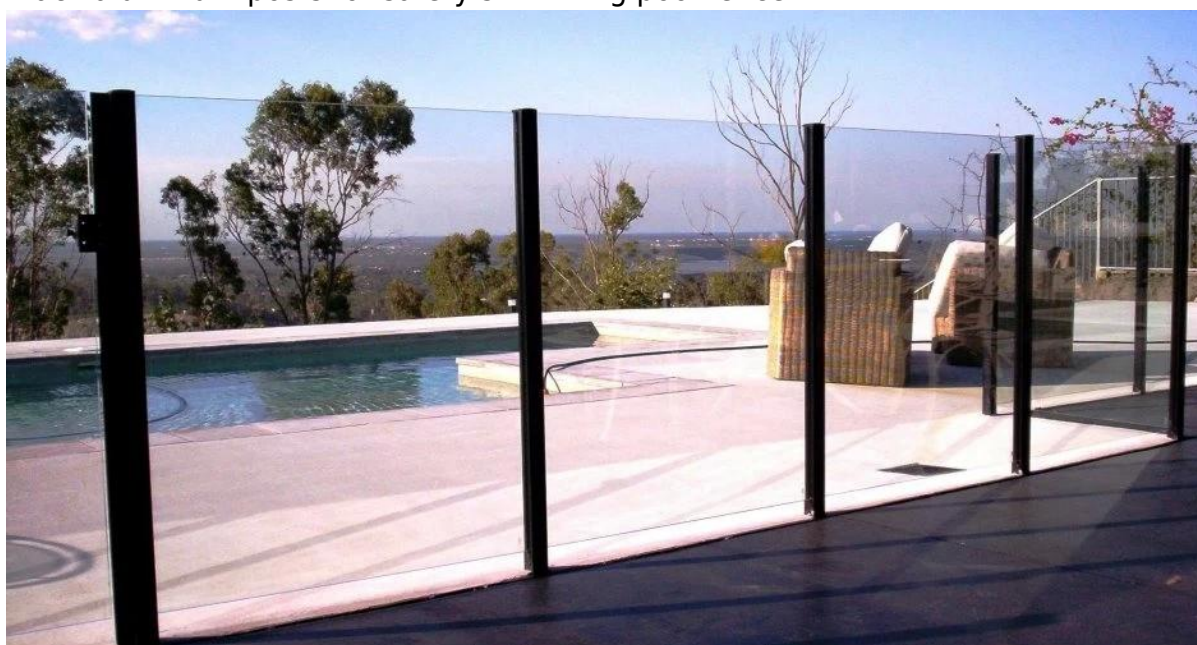

Description

Certified square aluminum railing handrail posts for 10-12mm glass.

Pictures	Item Name	Size	Standard height	Packaging	Application
	square one way post	50x50mm, 3mm thickness, or as per your requirement	1100mm hight, or as per your requirement	plastic bag, cardboard, carton, or as per your requirement	balcony aluminum handrail, deck aluminum glass railing, swimming pool aluminum fence
	square 2 way 90° post				
	square 2 way 135° post				
	square 2 way 180° post				
	half way aluminum post				

Base plate and fittings

Project

White powder coating aluminum handrail post for balcony glass railing

Side mounted aluminum handrail post project in Norway

Black aluminum posts for safety swimming pool fence