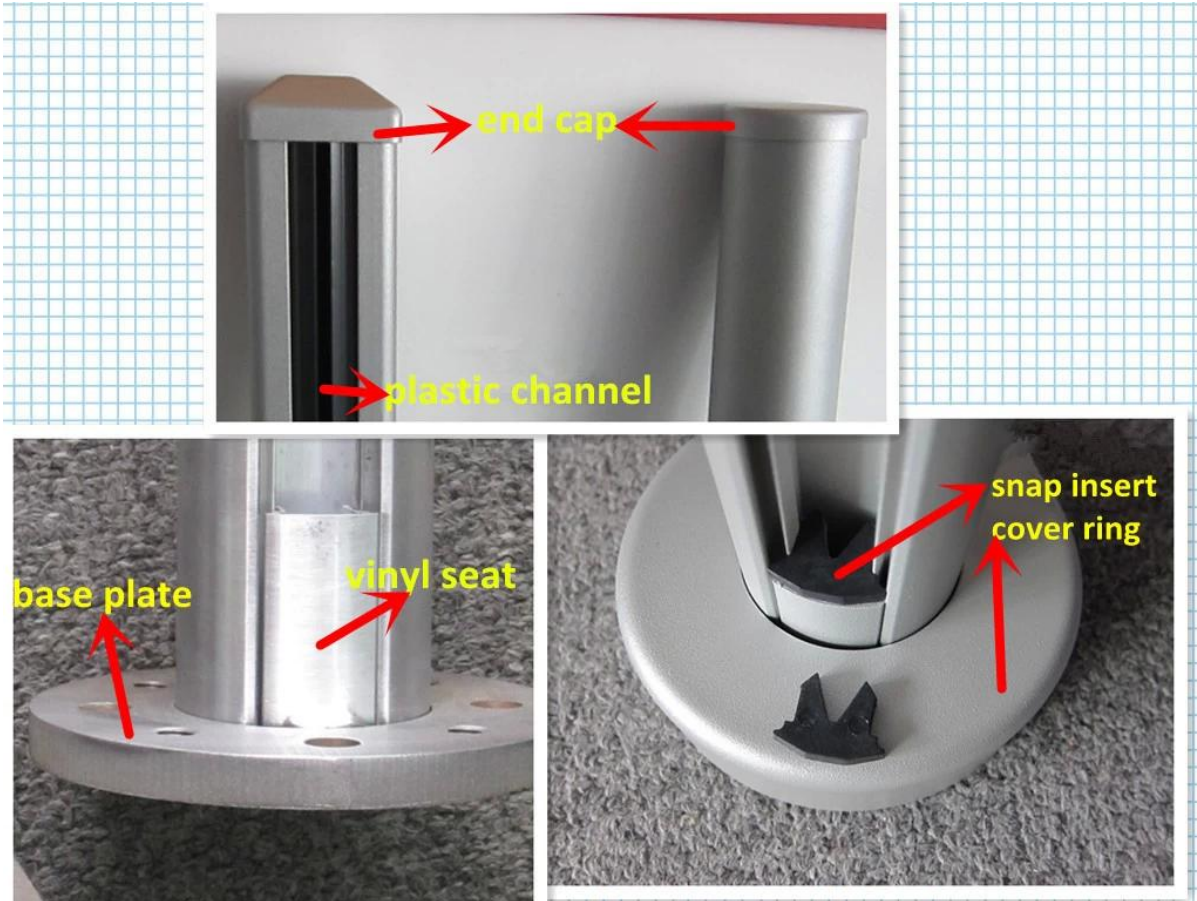

Description

Certified square aluminum railing handrail posts for 10-12mm glass.

Pictures	Item Name	Size	Standard height	Packaging	Application
	square one way post	50x50mm, 3mm thickness, or as per your requirement	1100mm hight, or as per your requirement	plastic bag, cardboard, carton, or as per your requirement	balcony aluminum handrail, deck aluminum glass railing, swimming pool aluminum fence
	square 2 way 90° post				
	square 2 way 135° post				
	square 2 way 180° post				
	half way aluminum post				

Base plate and fittings

Project

White powder coating aluminum handrail post for balcony glass railing

Side mounted aluminum handrail post project in Norway

Black aluminum posts for safety swimming pool fence