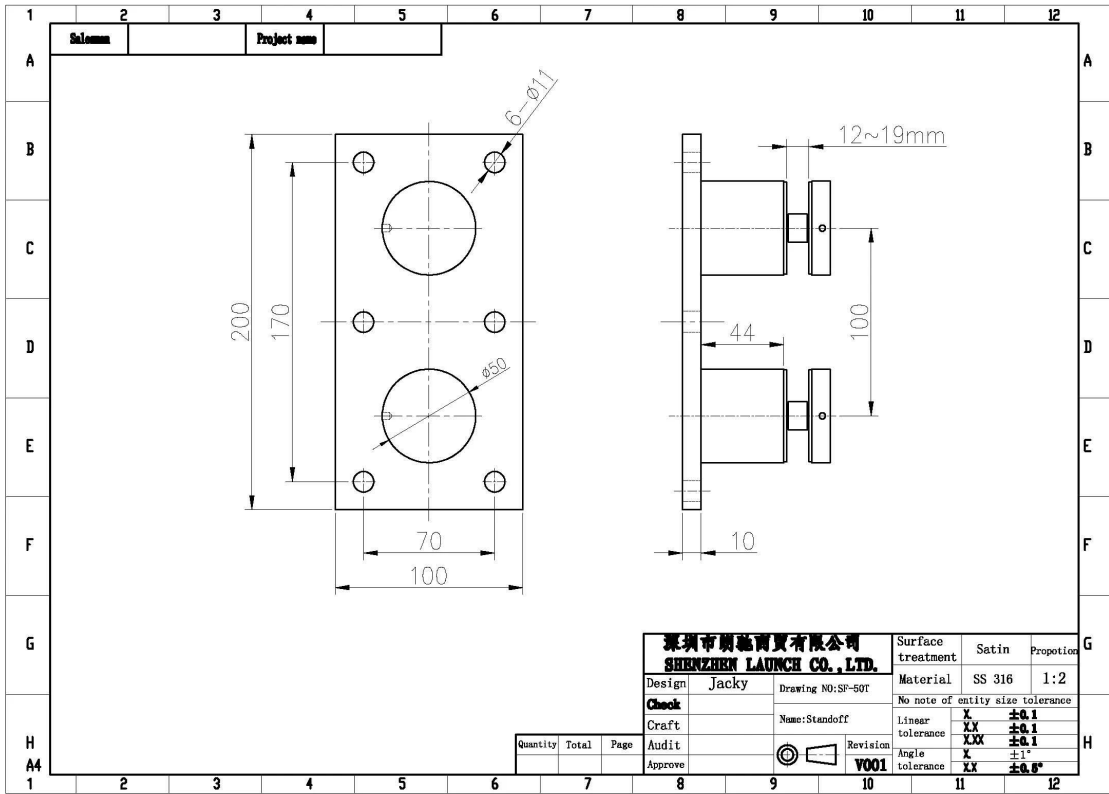

## Description

- Size:50x10mm cap,50x30mm body,silicon rubber gasket included
- Mounting plate size: 200x100mm, 10mm thickness
- We can customize different size as per your requirement(we are factory)
- Weight: 3236g/piece
- Material: stainless steel 304/316
- Finish: mirror/satin
- Application:swimming pool fence, balcony stainless steel railing design, deck railing, garden stainless steel fencing, backyard stainless steel railing,safe stair case glass balustrade,frameless glass fence
- For both commerical and modern house, home design
- For both wholesale and retail
- Sample is always available
- For wood and concrete both

## Products details

Drawings

深圳市朗施商贸有限公司 <b>SHENZHEN LAUNCE CO., LTD.</b>		Surface treatment	Satin	Proportion
Design	Jacky	Drawing NO: SP-50T	Material	SS 316
Check			No note of entity size tolerance	
Craft		Name: Standoff	Linear tolerance	X ±0.1
Audit			Revision	XX ±0.1
Approve			Angle tolerance	X ±1°
				XX ±0.5°