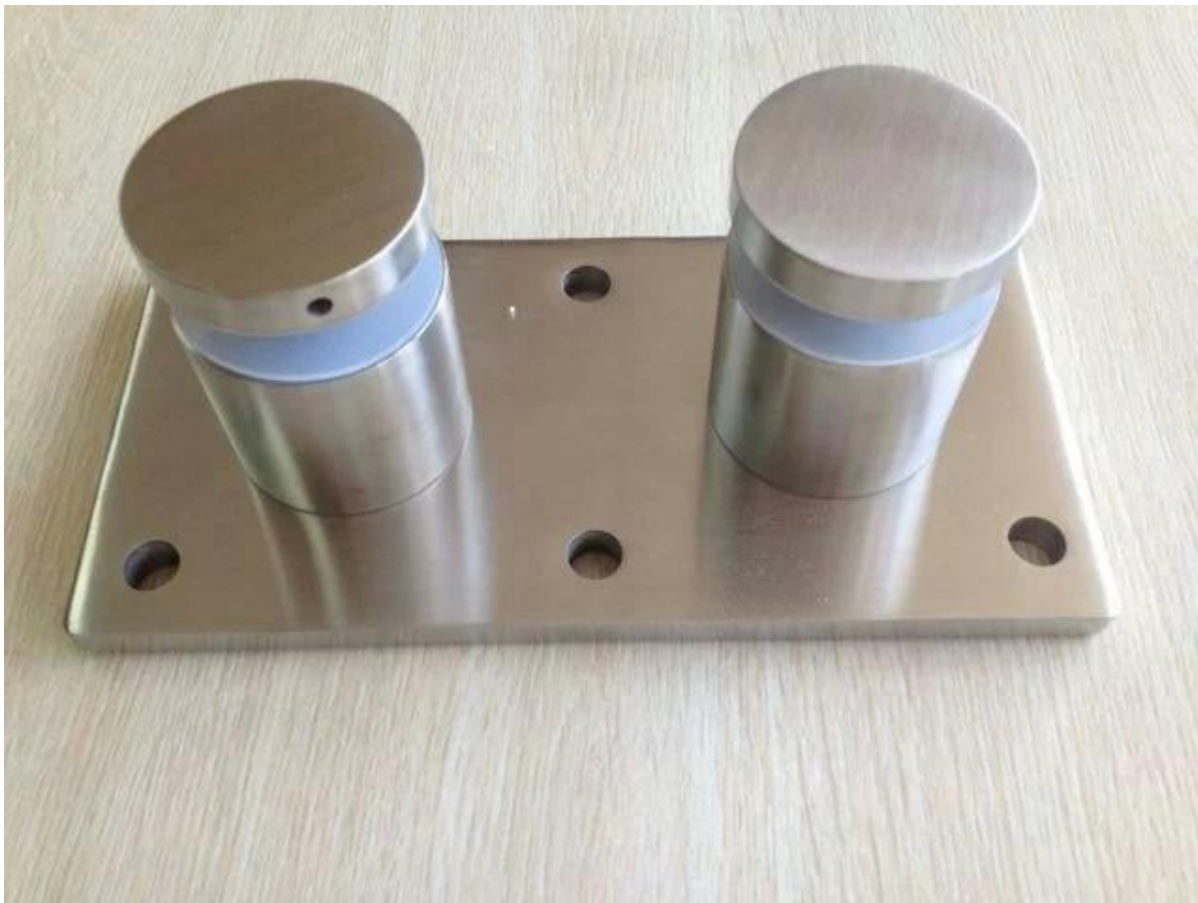

## Description

- Size:50x10mm cap,50x30mm body,silicon rubber gasket included
- Mounting plate size: 200x100mm, 10mm thickness
- We can customize different size as per your requirement(we are factory)
- Weight: 3236g/piece
- Material: stainless steel 304/316
- Finish: mirror/satin
- Application:swimming pool fence, balcony stainless steel railing design, deck railing, garden stainless steel fencing, backyard stainless steel railing,safe stair case glass balustrade,frameless glass fence
- For both commerical and modern house, home design
- For both wholesale and retail
- Sample is always available
- For wood and concrete both

## Products details

Drawings

深圳市朗施商贸有限公司 <b>SHENZHEN LAUNCE CO., LTD.</b>		Surface treatment	Satin	Proportion
Design	Jacky	Drawing NO: SP-50T	Material	SS 316
Check			No note of entity size tolerance	
Craft		Name: Standoff	Linear tolerance	X ±0.1
Audit			Revision	XX ±0.1
Approve			Angle tolerance	X ±1°
				XX ±0.5°