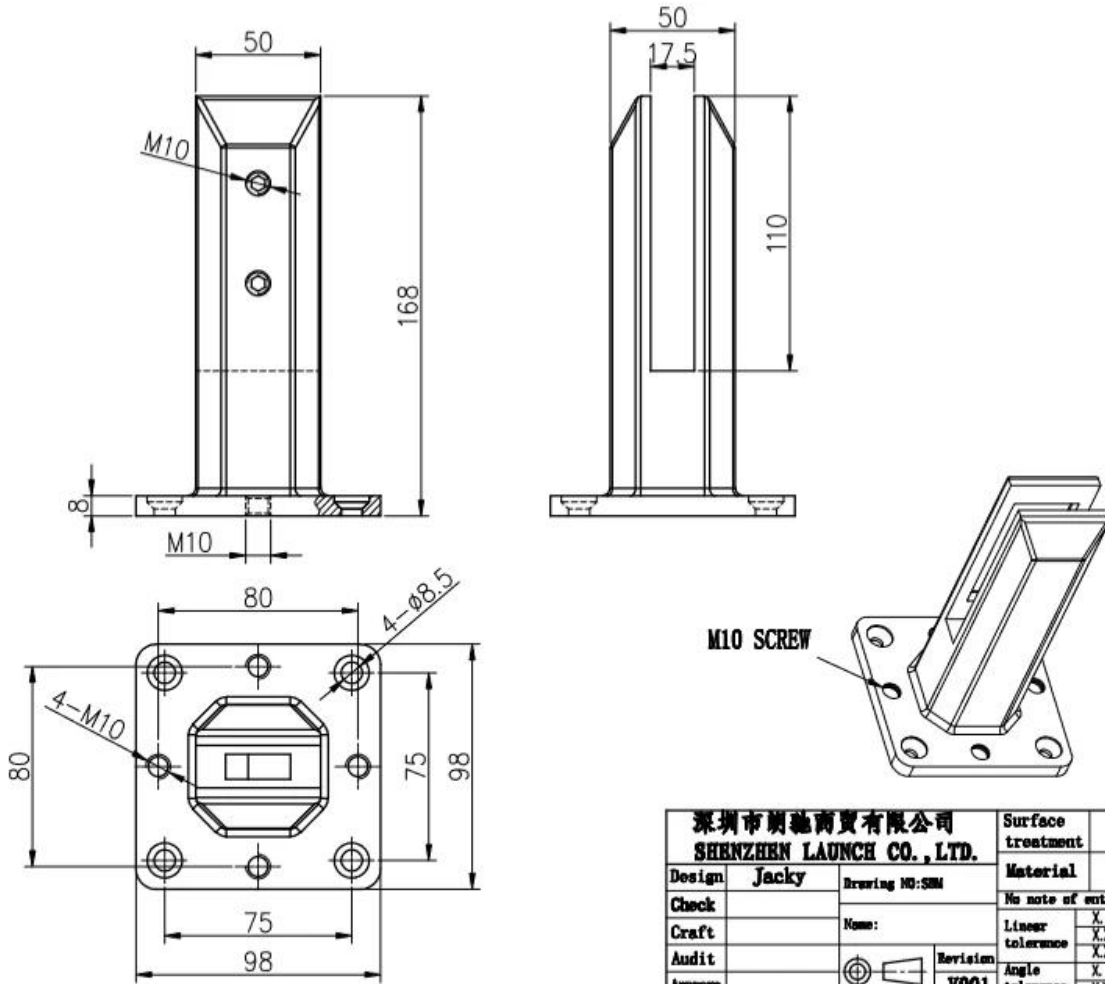

Duplex 2205 Matte Black Glass Spigot Square top
Mounted for swimming glass pool fence and balcony deck handrails etc.

Currently we have some stock of both satin finish and matte black finish square glass spigots in stock for immediate delivery . If you need to order please contact us directly .

Features of Duplex 2205 Matte Black Glass Spigot Square top Mounted -

Model No.	SBM
Glass thickness	10-13.52mm
Glass holes	No need , friction fit
Material	SS Duplex 2205
Finish	Matte black powder coating
Function	Adjustable levelling plates available

Photos of Duplex 2205 Matte Black Glass Spigot Square top Mounted -

Dimensions of SBM glass spigot -

深圳市朗驰商贸有限公司 SHENZHEN LAUNCH CO., LTD.		Surface treatment	Proportion
Design	Jacky	Material	1:2
Check	Drawing NO: SM	No note of entity size tolerance	
Craft	Name:	Linear tolerance	X ±0.1
Audit	Revision	XX	±0.1
Approve	VOG1	Angle tolerance	X ±1°
			XX ±0.5°