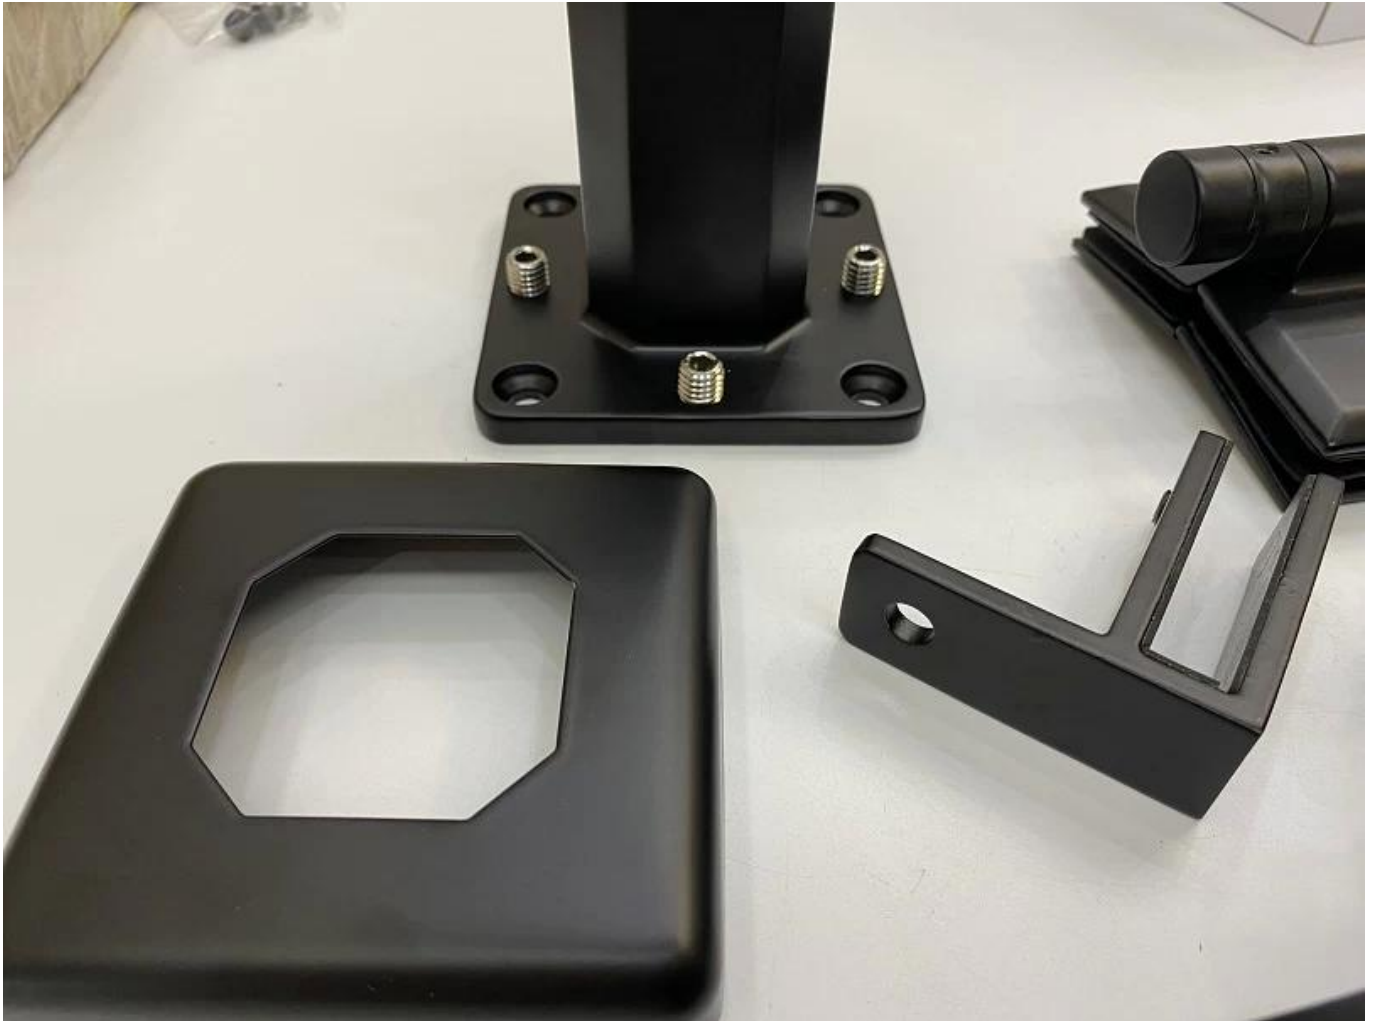

**Factory Direct 2205 Balustrade Glass Railing Fittings Stainless Steel Stair Handrail
Gold Polished Frameless Spigot Glass Clamp**

Matte Black Finish Glass Railing Spigot:

Product Name	Factory Direct 2205 Balustrade Glass Railing Fittings Stainless Steel Stair Handrail Gold Polished Frameless Spigot Glass Clamp
Material	Stainless Steel 316 or 2205
Finish	Satin brushed, mirror polished, black or gold
For glass	10-12mm thickness
Technic	Casting
Anchor Bolt	Including
MOQ	10pcs
Application	Stair/Balcony/Railing/Terrace/Handrail
OEM/ODM	Acceptable
Payment	T/T;L/C At Sight;Western Union
Delivery	Ocean Shipping;Air Shipping;Express Delivery

Advantage:

SBM Spigot is a popular glass holder type and a freemless glass railing style.It's widely used at the swimming pool and some high class house or residence,which can offer you an open and comfortable field of vision. About the installation, it's easy to fix the glass by tightening screws.

Clear photos for the surface treatment:

Glass Railing Spigot:

Glass Door Hinges:

Glass Clamps:

Tempered Glass Panels:

Project Photos:

Welcome to contact us for more details:

Eve