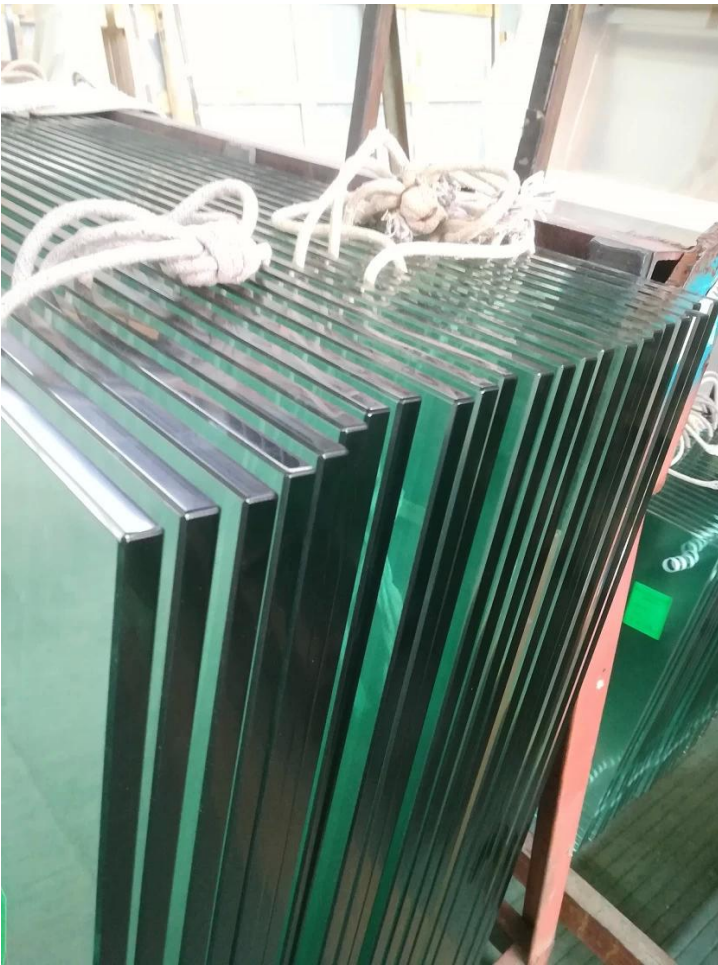

**Factory Direct 2205 Balustrade Glass Railing Fittings Stainless Steel Stair Handrail
Gold Polished Frameless Spigot Glass Clamp**

Matte Black Finish Glass Railing Spigot:

Product Name	Factory Direct 2205 Balustrade Glass Railing Fittings Stainless Steel Stair Handrail Gold Polished Frameless Spigot Glass Clamp
Material	Stainless Steel 316 or 2205
Finish	Satin brushed, mirror polished, black or gold
For glass	10-12mm thickness
Technic	Casting
Anchor Bolt	Including
MOQ	10pcs
Application	Stair/Balcony/Railing/Terrace/Handrail
OEM/ODM	Acceptable
Payment	T/T;L/C At Sight;Western Union
Delivery	Ocean Shipping;Air Shipping;Express Delivery

Advantage:

SBM Spigot is a popular glass holder type and a freemless glass railing style.It's widely used at the swimming pool and some high class house or residence,which can offer you an open and comfortable field of vision. About the installation, it's easy to fix the glass by tightening screws.

Clear photos for the surface treatment:

Glass Railing Spigot:

Glass Door Hinges:

Glass Clamps:

Tempered Glass Panels:

Project Photos:

Welcome to contact us for more details:

Eve