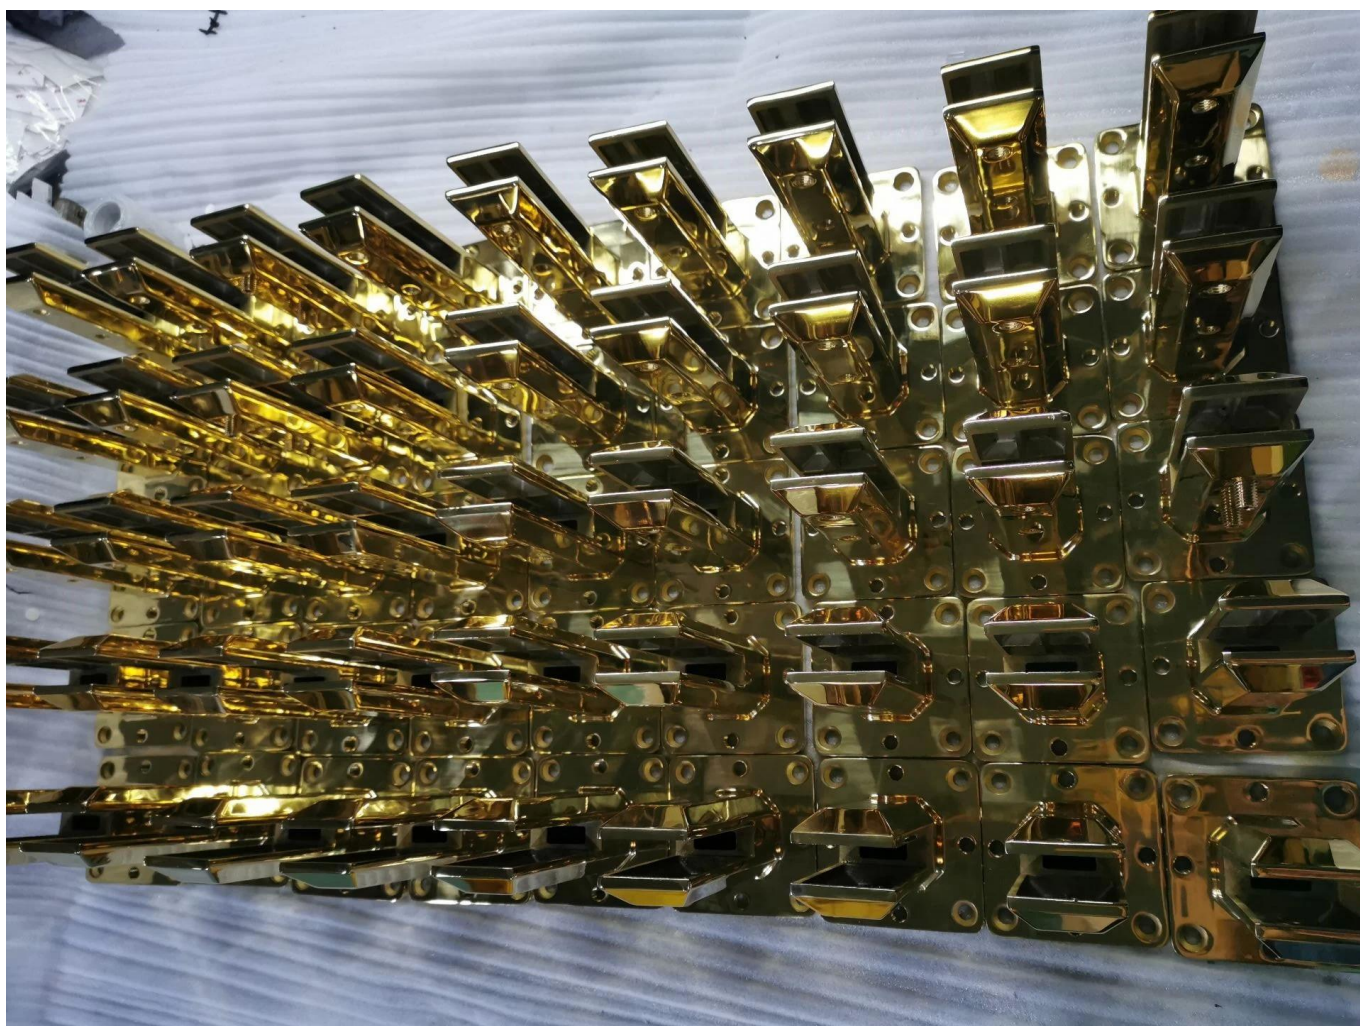

**Factory Direct 2205 Balustrade Glass Railing Fittings Stainless Steel Stair Handrail
Gold Polished Frameless Spigot Glass Clamp**

Matte Black Finish Glass Railing Spigot:

Product Name	Factory Direct 2205 Balustrade Glass Railing Fittings Stainless Steel Stair Handrail Gold Polished Frameless Spigot Glass Clamp
Material	Stainless Steel 316 or 2205
Finish	Satin brushed, mirror polished, black or gold
For glass	10-12mm thickness
Technic	Casting
Anchor Bolt	Including
MOQ	10pcs
Application	Stair/Balcony/Railing/Terrace/Handrail
OEM/ODM	Acceptable
Payment	T/T;L/C At Sight;Western Union
Delivery	Ocean Shipping;Air Shipping;Express Delivery

Advantage:

SBM Spigot is a popular glass holder type and a freemless glass railing style.It's widely used at the swimming pool and some high class house or residence,which can offer you an open and comfortable field of vision. About the installation, it's easy to fix the glass by tightening screws.