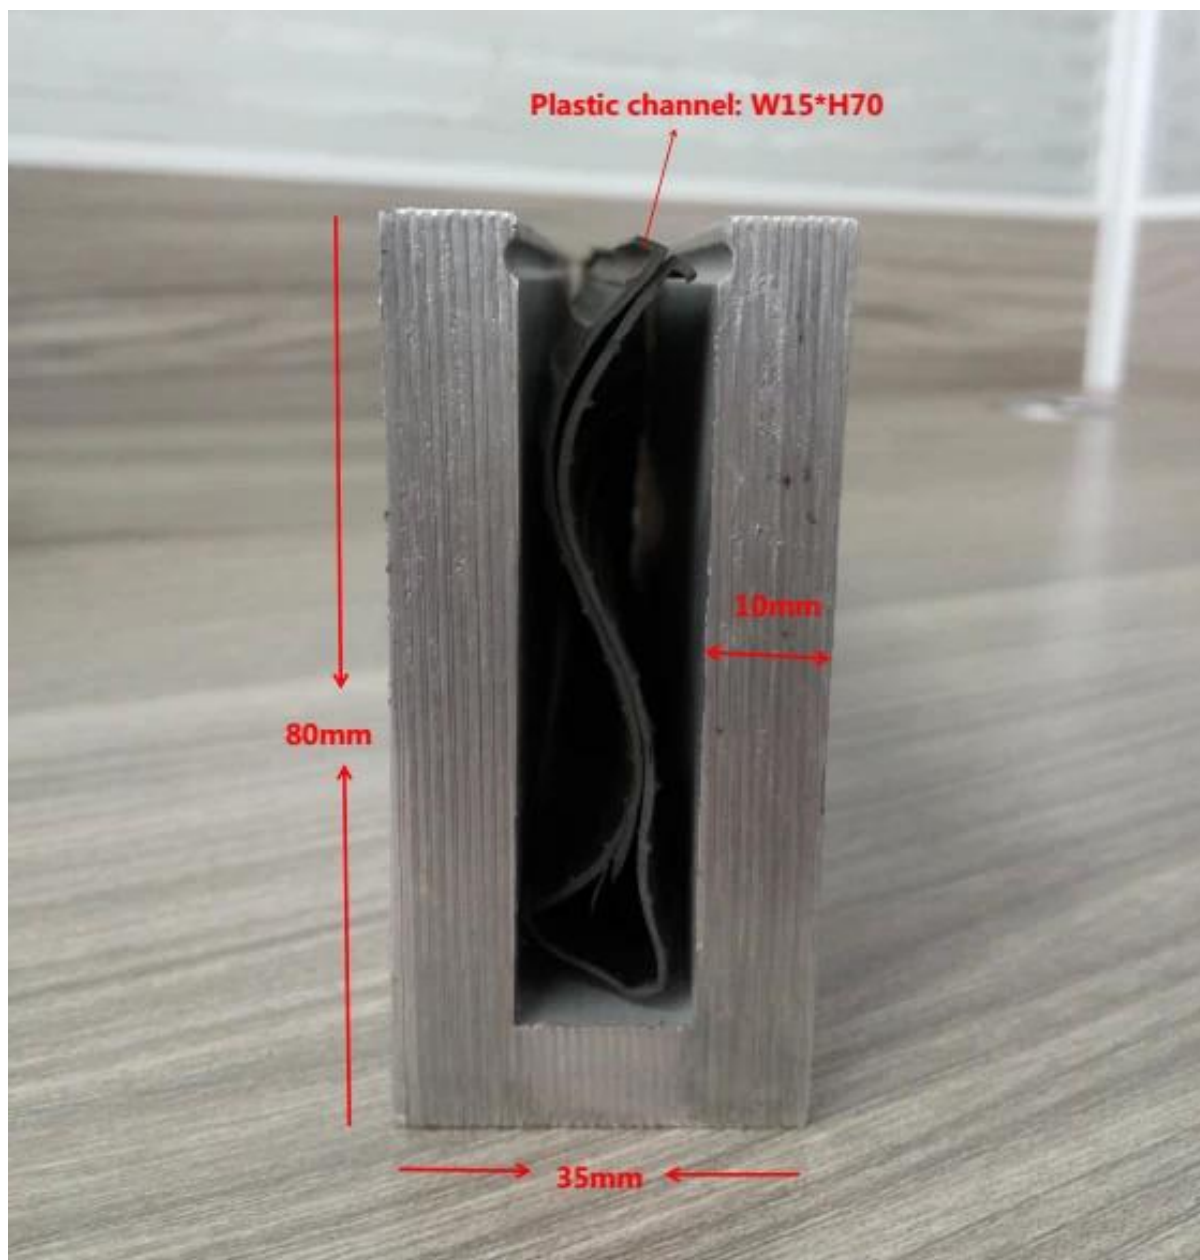

Description

- Dimension: 35x80mm, plastic channel 15x70mm, 5.8m per length or as per your requirement
- Aluminum channel thickness: 10mm
- For glass thickness: 10-12mm
- Floor mounting base aluminum U channel (Floor can be wood and concrete)
- Application: pool fence, balcony frameless railing, deck glass railing, garden fencing, staircase frameless glass railing, aluminum railing system, aluminum U channel balustrade
- For both commercial and modern house home design
- For both wholesale and retail (We are factory)
- Sample is always available

Product size

Details

Project
aluminum U base channel + [stainless steel top handrail design](#)

Aluminum U channel + [10-12mm tempered glass design](#)

Factory & Certification

Packaging & Delivery

--one pc into one plastic bag, then into one box.