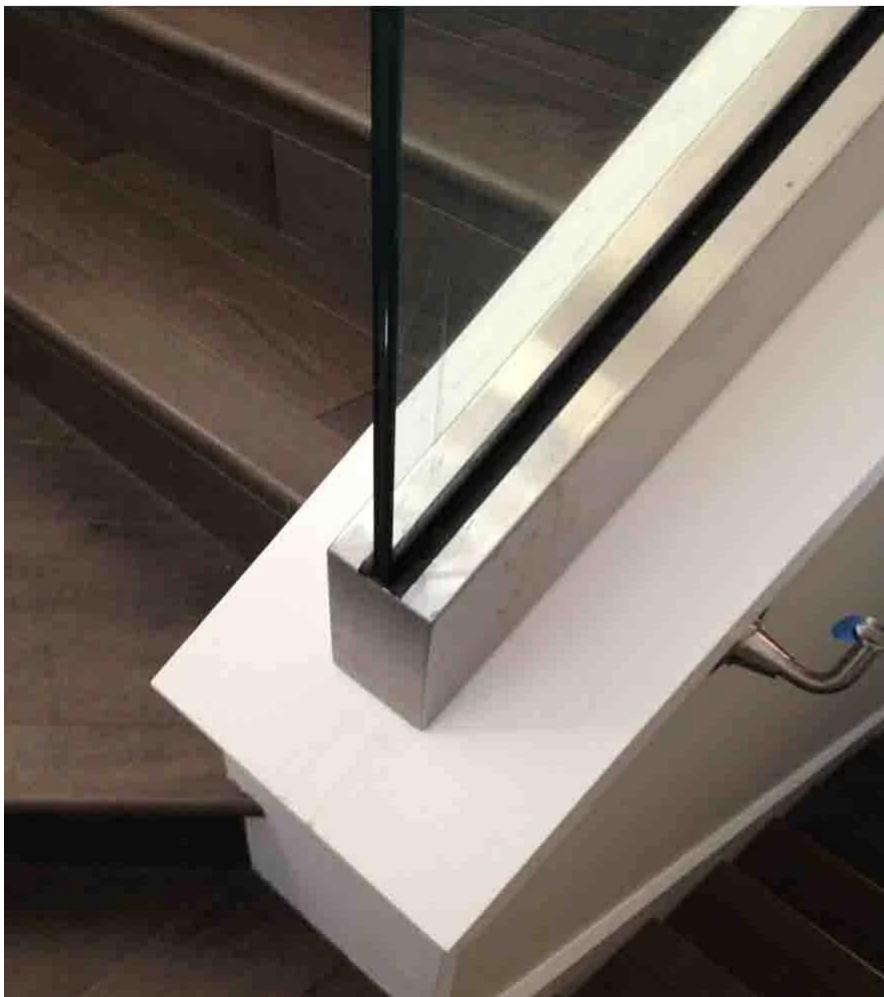

Description

- Dimension: 35x80mm, plastic channel 15x70mm, 5.8m per length or as per your requirement
- Aluminum channel thickness: 10mm
- For glass thickness: 10-12mm
- Floor mounting base aluminum U channel (Floor can be wood and concrete)
- Application: pool fence, balcony frameless railing, deck glass railing, garden fencing, staircase frameless glass railing, aluminum railing system, aluminum U channel balustrade
- For both commercial and modern house home design
- For both wholesale and retail (We are factory)
- Sample is always available

Product size

Details

Project
aluminum U base channel + [stainless steel top handrail design](#)

Aluminum U channel + [10-12mm tempered glass design](#)

Factory & Certification

Packaging & Delivery

--one pc into one plastic bag, then into one box.