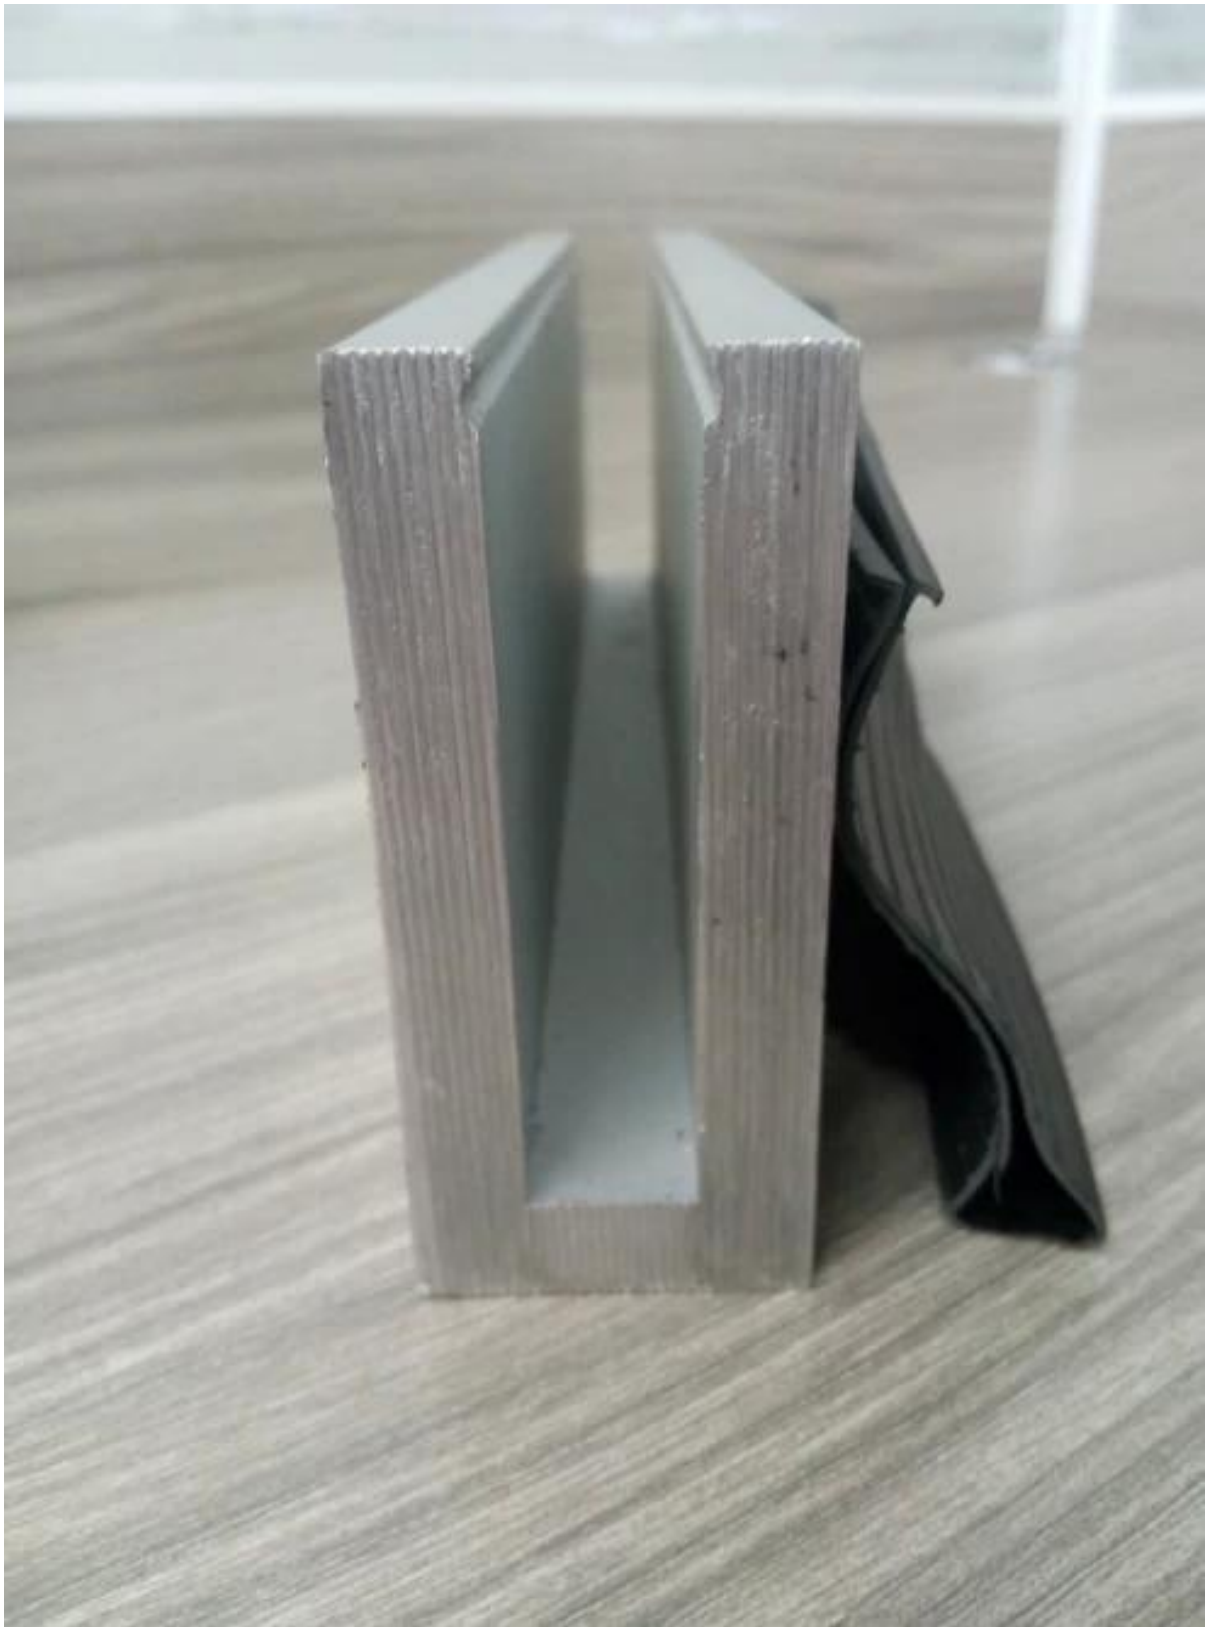

Description

- Dimension: 35x80mm, plastic channel 15x70mm, 5.8m per length or as per your requirement
- Aluminum channel thickness: 10mm
- For glass thickness: 10-12mm
- Floor mounting base aluminum U channel (Floor can be wood and concrete)
- Application: pool fence, balcony frameless railing, deck glass railing, garden fencing, staircase frameless glass railing, aluminum railing system, aluminum U channel balustrade
- For both commercial and modern house home design
- For both wholesale and retail (We are factory)
- Sample is always available

Product size

Details

Project
aluminum U base channel + [stainless steel top handrail design](#)

Aluminum U channel + [10-12mm tempered glass design](#)

Factory & Certification

Packaging & Delivery

--one pc into one plastic bag, then into one box.