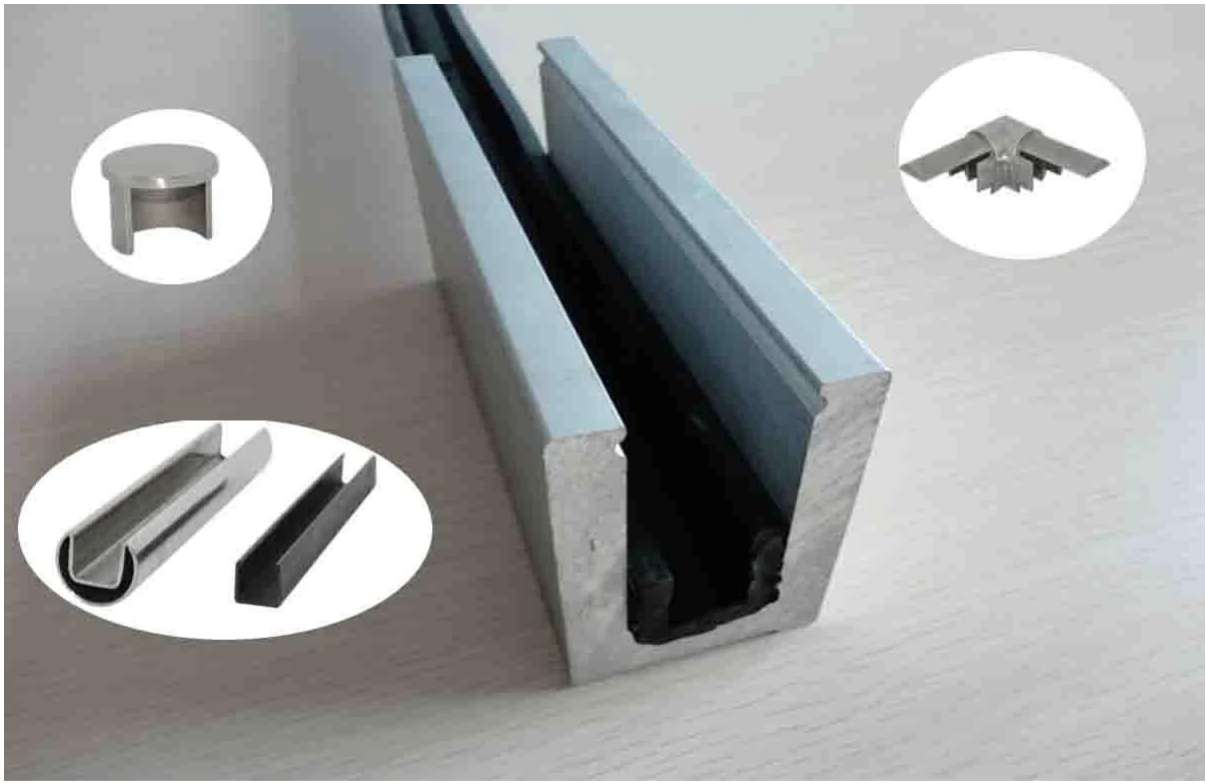

Description

- Dimension: 35x80mm, plastic channel 15x70mm, 5.8m per length or as per your requirement
- Aluminum channel thickness: 10mm
- For glass thickness: 10-12mm
- Floor mounting base aluminum U channel (Floor can be wood and concrete)
- Application: pool fence, balcony frameless railing, deck glass railing, garden fencing, staircase frameless glass railing, aluminum railing system, aluminum U channel balustrade
- For both commercial and modern house home design
- For both wholesale and retail (We are factory)
- Sample is always available

Product size

Details

Project
aluminum U base channel + [stainless steel top handrail design](#)

Aluminum U channel + [10-12mm tempered glass design](#)

Factory & Certification

Packaging & Delivery

--one pc into one plastic bag, then into one box.