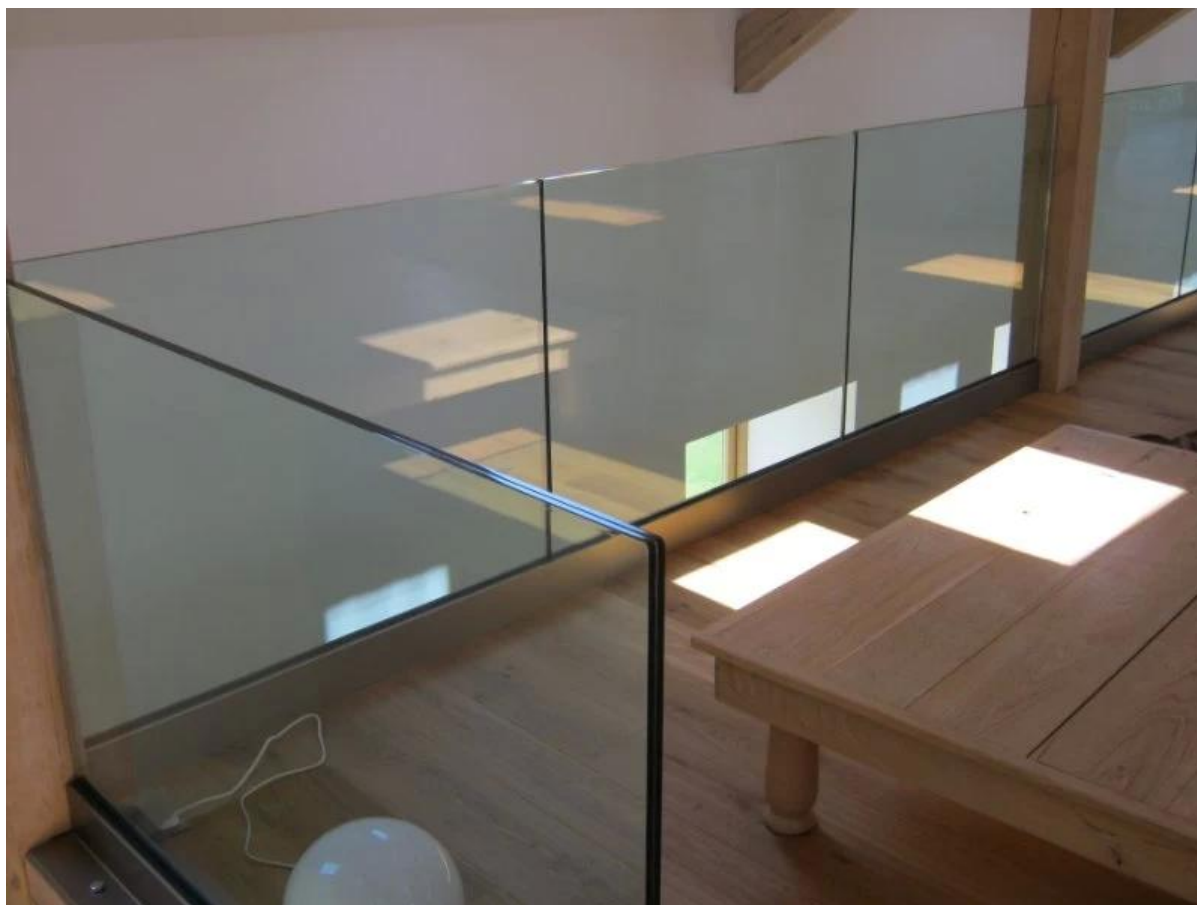

Factory & Certification