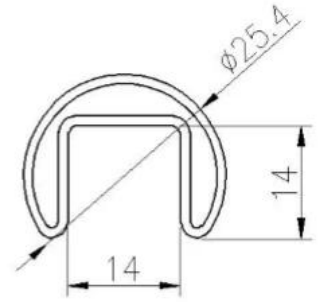

Glass Spigots Balustrade Fence Mount Square & Outdoor Deck Glass Balustrade

Name	Glass Spigots Balustrade Fence Mount Square & Outdoor Deck Glass Balustrade
Material	SUS316,Ni>10.0%
Finish	Mirror/Satin
Sizes	330 height;68mm wide
Glass thickness	8-13.52 mm glass, no need drill holes
Net weight	2.5kg
Mounted	side mounted

5 models glass fence 2205 spigot available

Side mouting design glass spigot

SFM

Floor mounting base plate glass spigot & core drill glass spigot

Slot tube stainless steel top handrail & accessories:

25×21MM, GROOVE 14×14MM

Surface treatment: satin brushed / mirror polished

25*21 tube

Model: SQ2521

DIAMETER 25.4MM, GROOVE 14 × 14MM

Model: RD2525

Surface treatment: satin brushed / mirror polished

Glass Hinges & latches:

Glass Hinge

KEBIL 科比奥®

Glass to glass hinge

Glass to wall hinge

Glass to round post hinge

Glass Latch

KEBIL 科比奥®

Glass to glass latch 180 degree

Glass to glass latch 90 degree