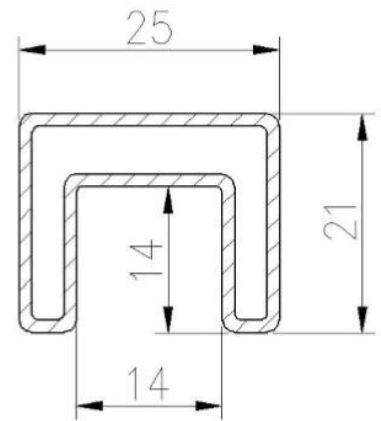

Glass Spigots Balustrade Fence Mount Square & Outdoor Deck Glass Balustrade

Name	Glass Spigots Balustrade Fence Mount Square & Outdoor Deck Glass Balustrade
Material	SUS316,Ni>10.0%
Finish	Mirror/Satin
Sizes	330 height;68mm wide
Glass thickness	8-13.52 mm glass, no need drill holes
Net weight	2.5kg
Mounted	side mounted

5 models glass fence 2205 spigot available

Side mouting design glass spigot

SFM

Floor mounting base plate glass spigot & core drill glass spigot

Slot tube stainless steel top handrail & accessories:

25×21MM, GROOVE 14×14MM

Surface treatment: satin brushed / mirror polished

25*21 tube

Model: SQ2521

DIAMETER 25.4MM, GROOVE 14 × 14MM

Model: RD2525

Surface treatment: satin brushed / mirror polished

Glass Hinges & latches:

Glass Hinge

KEBIL 科比奥®

Glass to glass hinge

Glass to wall hinge

Glass to round post hinge

Glass Latch

KEBIL 科比奥®

Glass to glass latch 180 degree

Glass to glass latch 90 degree