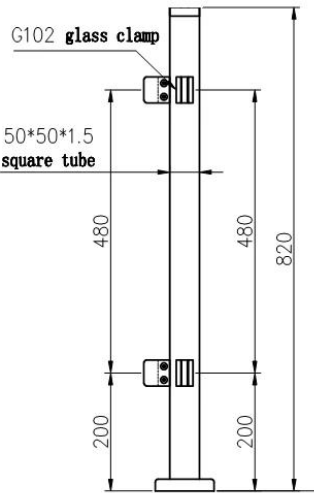

Inox Grade Stainless Steel 304 or 316 Square Pipe Modern House Railing Design Per Meter

1	Material & Finish	Stainless steel 304/316; Satin or mirror finish
2	Height	1000MM / Custom size
3	Stanchion Post	50*50*1.5(mm) tube; 4 way adjustable top rail bracket; Square or Round Glass Clamp.
4	Top Rail	50*50*1.5(mm) Hollow Tube
5	Security Railing	8mm/10mm/12mm Tempered Clear Glass Panel
6	Usage & Location	Baluster, Balustrade, Banister, Fence, Handrail, Railings; Balcony, Bridge, Deck, Garden, Patio, Pool, Porch, Stair, Terrace
7	Installation	Top/Side mounted
8	Package	EPE+Inner box+Carton
9	Service	1, Matchable accessories and fittings are provided ; 2, Construction planning; 3, Professional engineer advices; 4, Installation guiding; 5, OEM, ODM , Customer design;
10	Contact	EMAIL, SKYPE, WhatsApp, WeChat and QQ are shown as watermark on pictures below