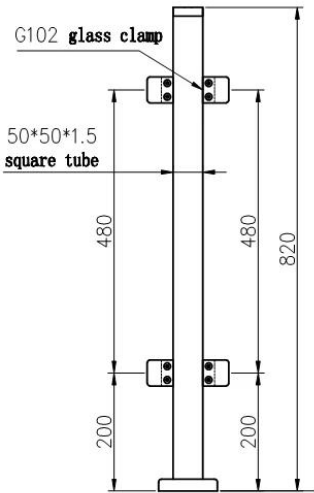

Inox Grade Stainless Steel 304 or 316 Square Pipe Modern House Railing Design Per Meter

1	Material & Finish	Stainless steel 304/316; Satin or mirror finish
2	Height	1000MM / Custom size
3	Stanchion Post	50*50*1.5(mm) tube; 4 way adjustable top rail bracket; Square or Round Glass Clamp.
4	Top Rail	50*50*1.5(mm) Hollow Tube
5	Security Railing	8mm/10mm/12mm Tempered Clear Glass Panel
6	Usage & Location	Baluster, Balustrade, Banister, Fence, Handrail, Railings; Balcony, Bridge, Deck, Garden, Patio, Pool, Porch, Stair, Terrace
7	Installation	Top/Side mounted
8	Package	EPE+Inner box+Carton
9	Service	1, Matchable accessories and fittings are provided ; 2, Construction planning; 3, Professional engineer advices; 4, Installation guiding; 5, OEM, ODM , Customer design;
10	Contact	EMAIL, SKYPE, WhatsApp, WeChat and QQ are shown as watermark on pictures below