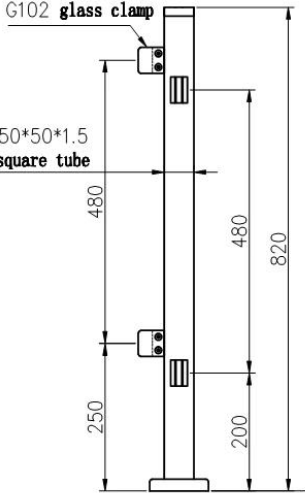

Inox Grade Stainless Steel 304 or 316 Square Pipe Modern House Railing Design Per Meter

1	Material & Finish	Stainless steel 304/316; Satin or mirror finish
2	Height	1000MM / Custom size
3	Stanchion Post	50*50*1.5(mm) tube; 4 way adjustable top rail bracket; Square or Round Glass Clamp.
4	Top Rail	50*50*1.5(mm) Hollow Tube
5	Security Railing	8mm/10mm/12mm Tempered Clear Glass Panel
6	Usage & Location	Baluster, Balustrade, Banister, Fence, Handrail, Railings; Balcony, Bridge, Deck, Garden, Patio, Pool, Porch, Stair, Terrace
7	Installation	Top/Side mounted
8	Package	EPE+Inner box+Carton
9	Service	1, Matchable accessories and fittings are provided ; 2, Construction planning; 3, Professional engineer advices; 4, Installation guiding; 5, OEM, ODM , Customer design;
10	Contact	EMAIL, SKYPE, WhatsApp, WeChat and QQ are shown as watermark on pictures below