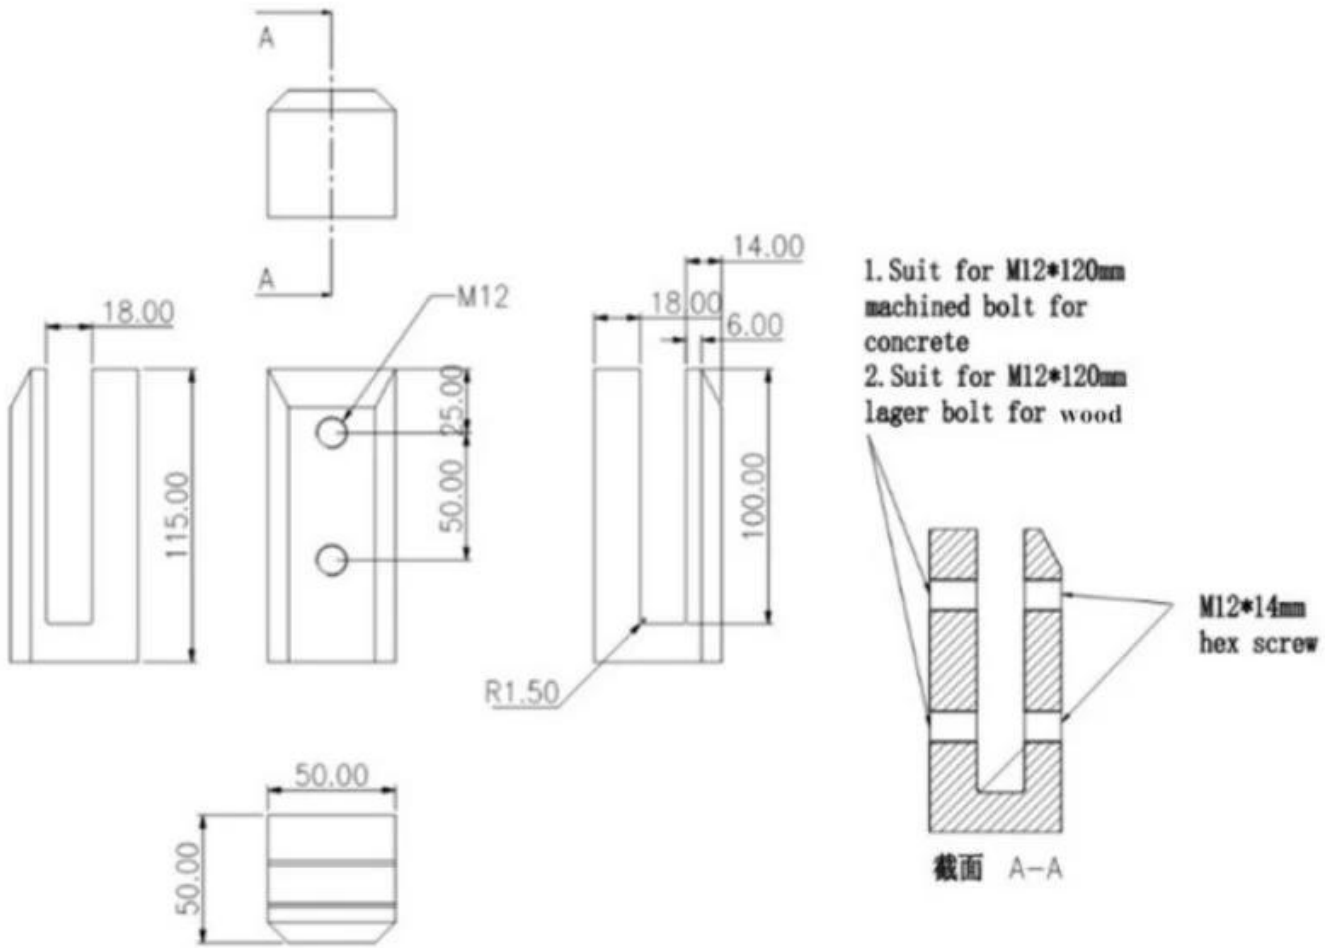

## Product Specs.

Product name	Side mounted glass spigot
Material	Duplex 2205 stainless steel
Surface finish	Mirror polished, satin brushed, Matt black
Glass thickness	8-13.52mm, glass without hole
Sizes	As per drawing
Application	Balcony railing, deck railing, etc.
MOQ	10pcs

## Product show

**Technical drawing**

**Packing and mass production**

1pcs in one white box, 12pcs in a carton box

**Project picture**

If you are interested in this product, please feel free to contact me.  
Frank Fang sales02@launch-china.cn  
WhatsApp/Phone: +8615906261741