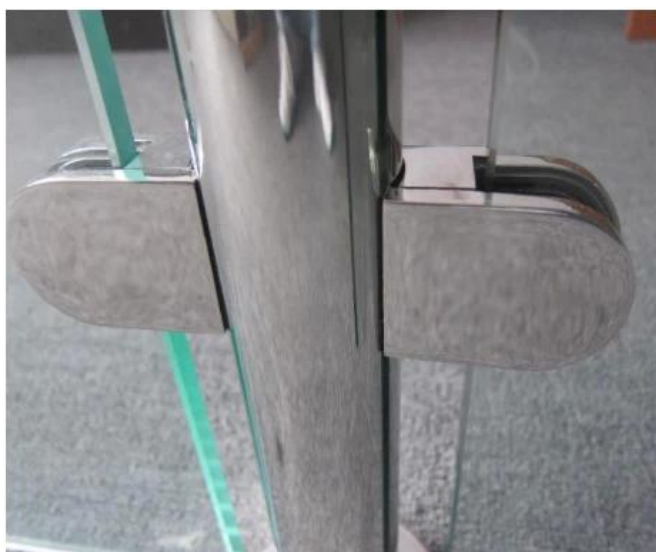

Matt black 304 316 2205 square type stainless steel glass railing balustrade clamp for handrail

Product Name	Black glass clamp
Brand	Kebil
Material	Stainless steel 304, 316
Surface Treatment	Satin brushed, mirror polished, black
Package	Individually In Plastic Bag, Standard Carton For Outer Packing
Certificate	ISO 9001-2000
Usage	(1) For Construction And Handrail Use. (2) In Shopping Mall, House. Railing Glass Clamps
Features	Made Of Stainless Steel, Beautiful Outlook, Easy To Clean, Good Quality Etc.
Related Keywords	Glass Clamp / Stainless Steel Glass Clamp / Stainless Steel Clamp / Glass Balustrade Clamp / Glass Clip / Frameless Glass Clamp
Application	Decoration, Widely Used On Stainless Steel Balustrade & Handrails. Indoor Or Outdoor Decorations.
Lead Time	2-4 weeks.
MOQ	10 pieces.

90 Degree Black Glass Clamp PV-90

Project Photos:

Different types of glass clamps with dimensions:

Specifications of all glass clamps in our company

Drawing	Picture	Ref.	A	B	C	D	E
		G108	55	55	25	11	0
		G108R	58	55	30	11	R25.4
		G101	51	41	25	11	0
		G101R	55	41	25	11	R21.5/R25.4
		G102	44	44	25	11	0
		G102R	48	44	25	11	R21.5/R25.4
		G103	50	40	22	8	0
		G104	50	40	26	12	0
		G105	54	45	28	14	0
		G107	63	45	28	14	0
		G103R	52	40	22	8	R21.5
		G104R	52	40	26	12	R21.5
		G105R	58	45	28	14	R21.5/R25.4
		G107R	66	45	28	14	R21.5/R25.4
		G106	50	40	25	12	0
		G106R	52	40	25	12	R21.5/R25.4

This type of glass clamp can be fixed to square post and wall.

the clamp usually used with stainless steel post to hold glass panels, for balcony railing, terrace railing, staircase. Suitable for both indoor and out door.