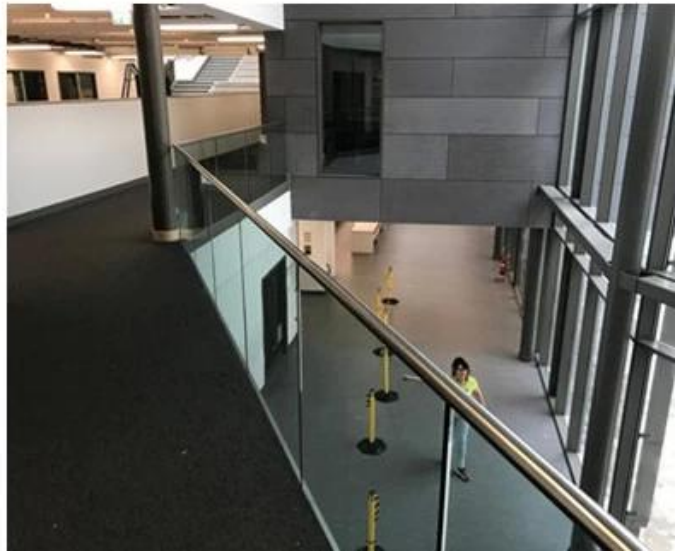

Modern Home Glass Balustrade Design Square Spigot Glass Railing With Square Top Handrail

Square Spigot Glass Railing With Square Top Handrail		
Glass Size	1. Length	800-1500mm or customized
	2. Height	800-1200mm or customized
Material	316 stainless steel / Duplex 2205	
Hardware	Expansion bolt / Countersunk screw	
Component & Size (mm)	Round spigot: Diameter 50*168mm	
	Square spigot:50*50*168mm square spigot	
	Top handrail: 25mm Wide x 21mm High, 1.2mm wall thickness, groove 14 x 14mm	
Package	Carton package + plywood package	
Installation	1. Easy to install, only use screws to install	
	2. Detailed installation instruction is available	
MOQ	10 meters	
Delivery Time	10-25 days upon confirmation	
Design	European standards or Australian Standards, All of our products can design based on your Building Code	

Surface treatment: satin brushed / mirror polished

25*21 tube

Model: SQ2521

20*25mm slot handrail

5.8 m per length

180 degree joiner

90 degree joiner

Vertical adjustable joiner

Horizontal adjustable joiner

Wall to handrail joiner

End cap

Aluminum base U channel with square top handrail glass stair railing;

Square spigot glass railing with square top handrail;

Glass standoff railing with square top handrail;