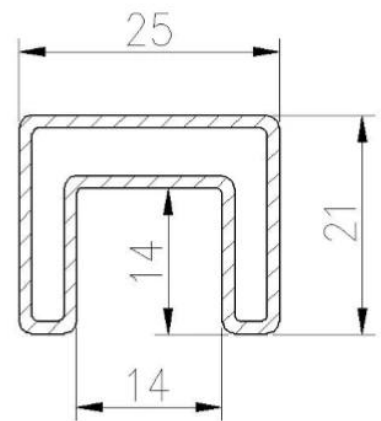

Modern Home Glass Balustrade Design Square Spigot Glass Railing With Square Top Handrail

Square Spigot Glass Railing With Square Top Handrail		
Glass Size	1. Length	800-1500mm or customized
	2. Height	800-1200mm or customized
Material	316 stainless steel / Duplex 2205	
Hardware	Expansion bolt / Countersunk screw	
Component & Size (mm)	Round spigot: Diameter 50*168mm	
	Square spigot:50*50*168mm square spigot	
	Top handrail: 25mm Wide x 21mm High, 1.2mm wall thickness, groove 14 x 14mm	
Package	Carton package + plywood package	
Installation	1. Easy to install, only use screws to install	
	2. Detailed installation instruction is available	
MOQ	10 meters	
Delivery Time	10-25 days upon confirmation	
Design	European standards or Australian Standards, All of our products can design based on your Building Code	

Duplex 2205 square spigot glass railing with square top handrail for exterior deck railing:

Square glass railing spigot in Mirror / Satin finish:

SBM

Mirror

Satin

Square Mini Top Handrail & Fittings:

25×21MM, GROOVE 14×14MM

Surface treatment: satin brushed / mirror polished

25*21 tube

Model: SQ2521

20*25mm slot handrail

5.8 m per length

180 degree joiner

90 degree joiner

Vertical adjustable joiner