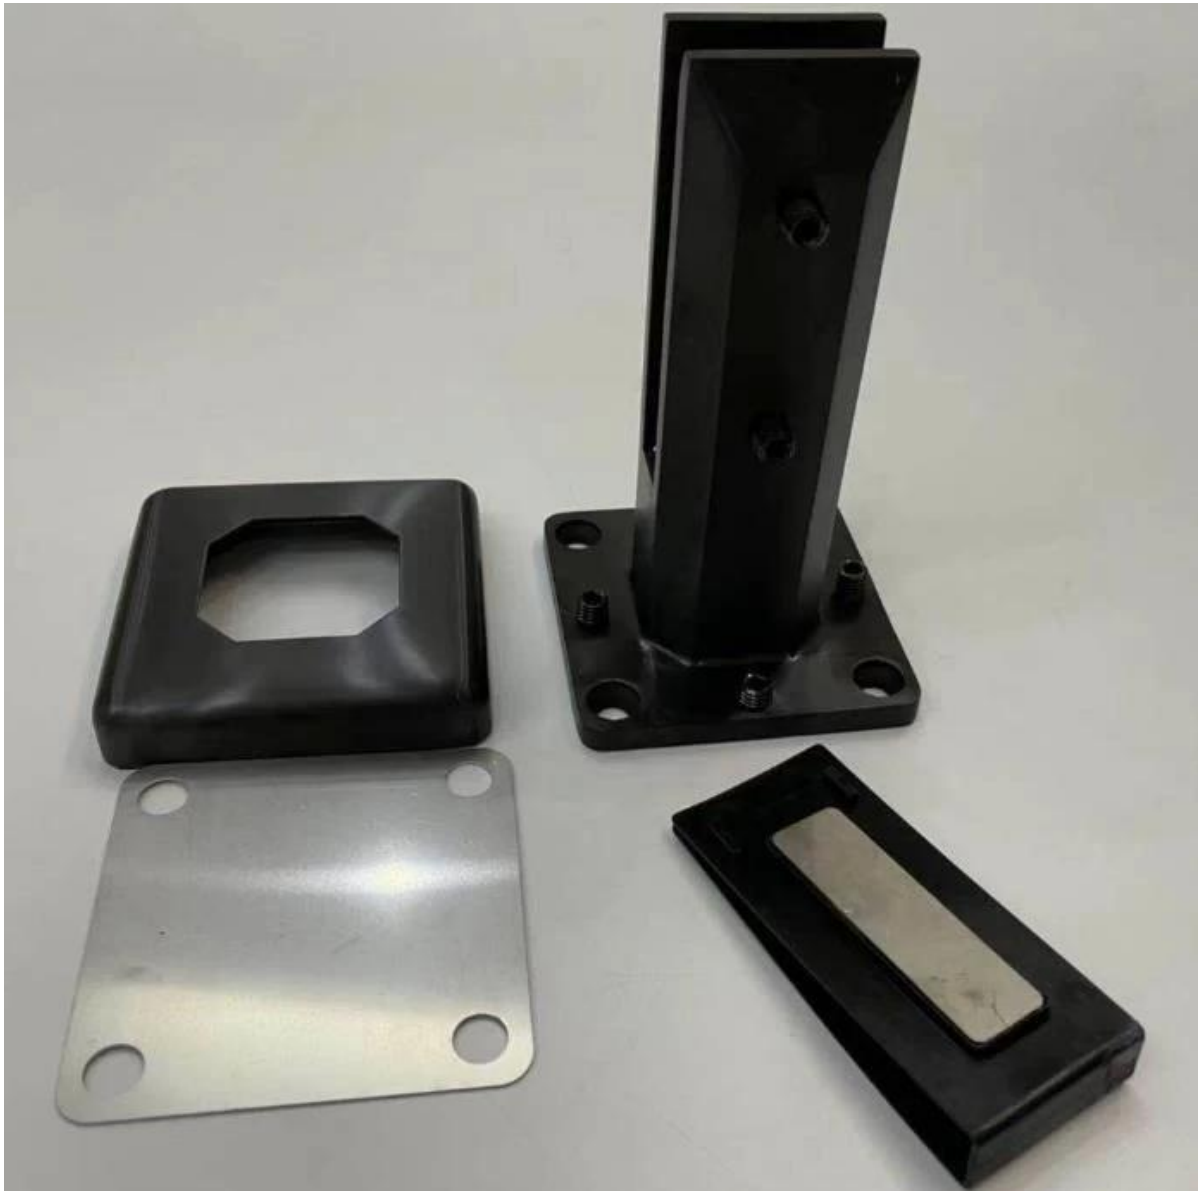

Modern design Adjustable glass railing spigots
easy DIY install for frameless balcony stair deck swimming pool fencing .

- Modern look and easy to maintain matte black powder coating finish , no need glass holes , friction fit
- With bottom levelling plate to adjust ground levels , it is very useful when your ground surface is not even
- Durable stainless steel duplex 2205 material , anti rust
- Large stock quantities for quick delivery , we won't keep you waiting long time for your orders

More models of glass railing spigots-

MODEL # SBM

MODEL # SCM

MODEL # RBM

MODEL # RCM

Glass spigot