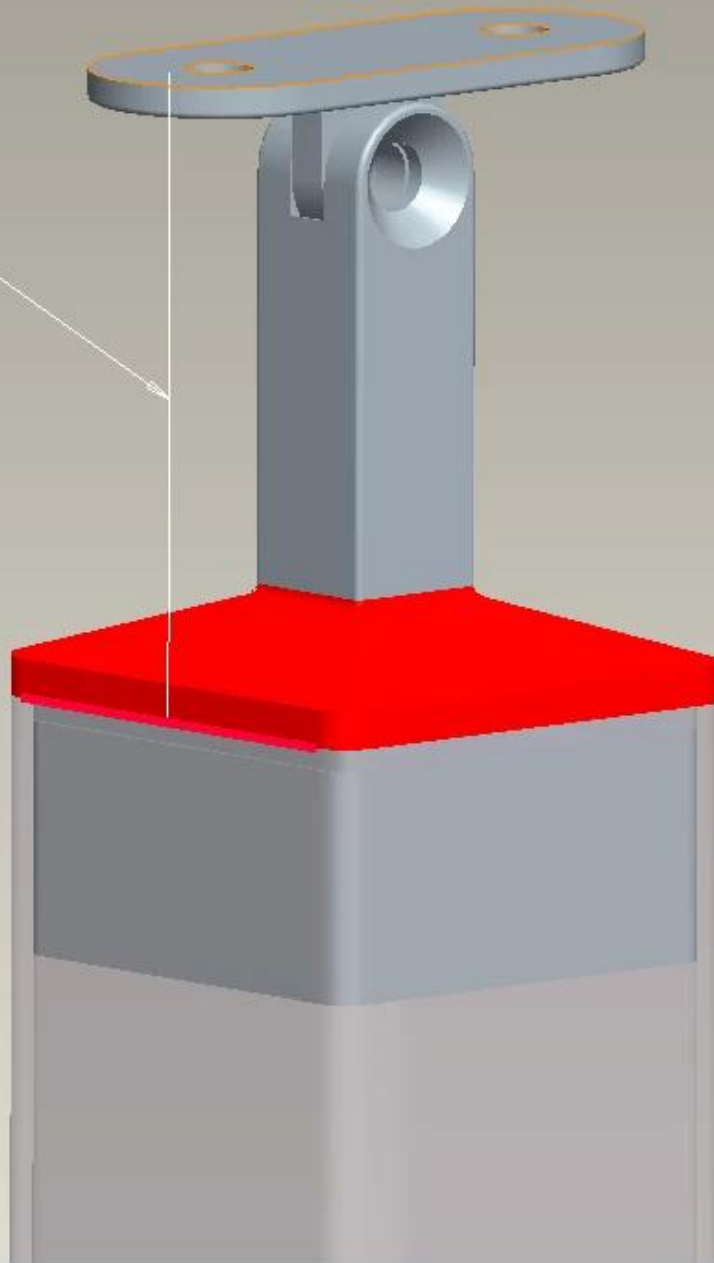

[New design 40x40mm adjustable square handrail bracket \(model NCF-40X\)](#)

Specs.

1. Material 304/ 316 stainless steel
2. brushed
4. to support square or round handrail tubes , mounted on stainless steel posts 4x40x1.5mm
5. Made by precision casting

photos for [New design 40x40mm adjustable square handrail bracket \(model NCF-40X\)](#)

drawing for New design 40x40mm adjustable square handrail bracket (model NCF-40X)

50.0000 DISTANCE

If you are interested in above New design 40x40mm adjustable square handrail bracket (model NCF-40X) , feel free to send enquiry !