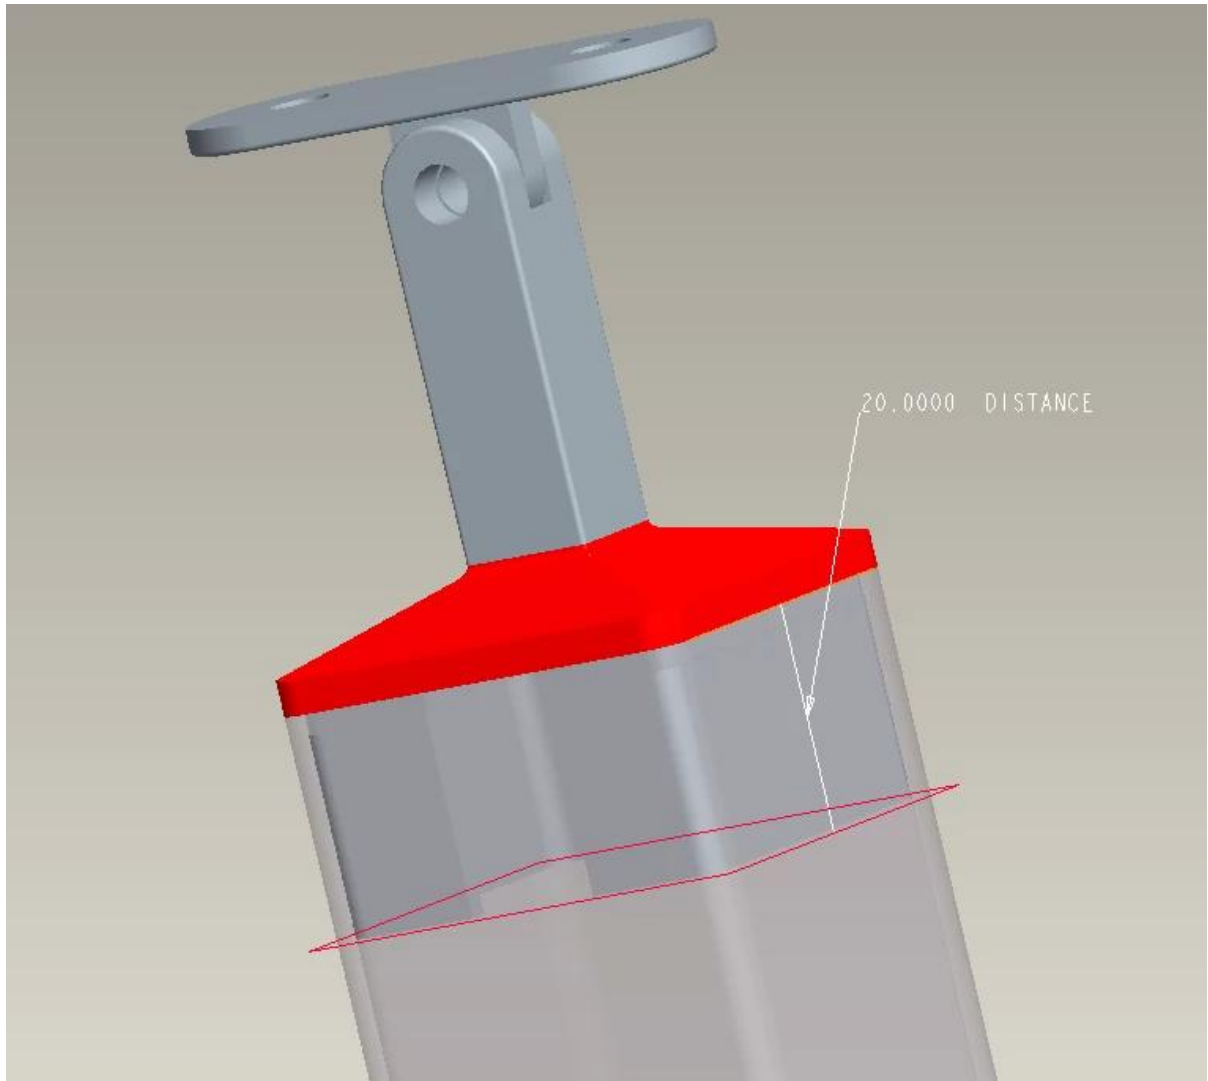

[New design 40x40mm adjustable square handrail bracket \(model NCF-40X\)](#)

Specs.

1. Material 304/ 316 stainless steel
2. brushed
4. to support square or round handrail tubes , mounted on stainless steel posts 4x40x1.5mm
5. Made by precision casting

photos for [New design 40x40mm adjustable square handrail bracket \(model NCF-40X\)](#)

drawing for New design 40x40mm adjustable square handrail bracket (model NCF-40X)

50.0000 DISTANCE

If you are interested in above New design 40x40mm adjustable square handrail bracket (model NCF-40X) , feel free to send enquiry !