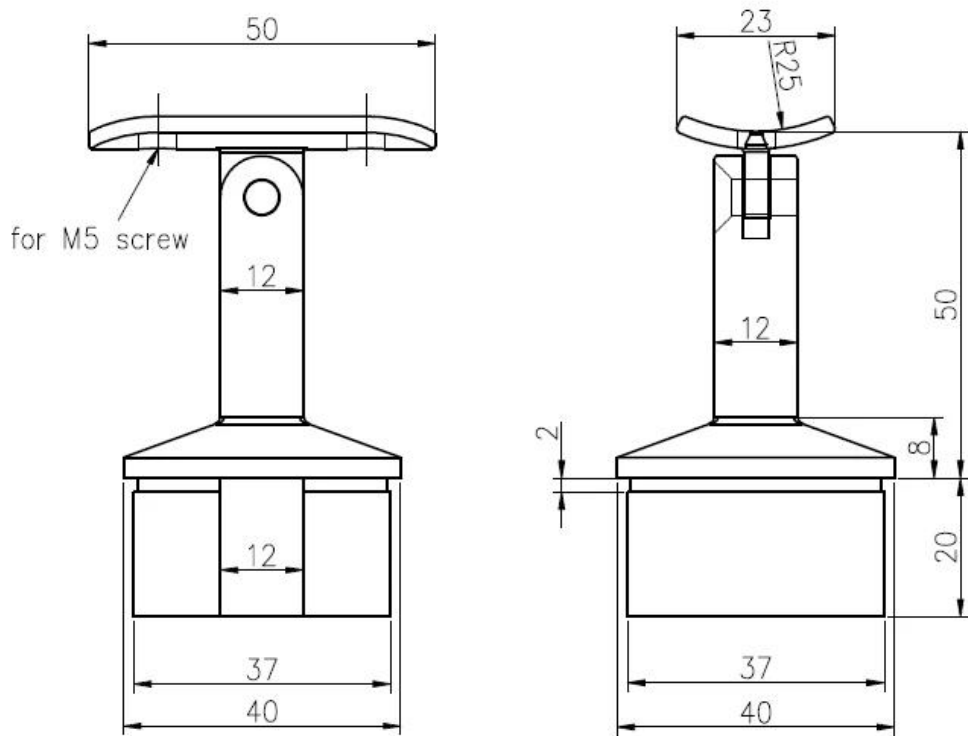

[New design 40x40mm adjustable square handrail bracket \(model NCF-40X\)](#)

Specs.

1. Material 304/ 316 stainless steel
2. brushed
4. to support square or round handrail tubes , mounted on stainless steel posts 4x40x1.5mm
5. Made by precision casting

photos for [New design 40x40mm adjustable square handrail bracket \(model NCF-40X\)](#)

drawing for New design 40x40mm adjustable square handrail bracket (model NCF-40X)

50.0000 DISTANCE

If you are interested in above New design 40x40mm adjustable square handrail bracket (model NCF-40X) , feel free to send enquiry !