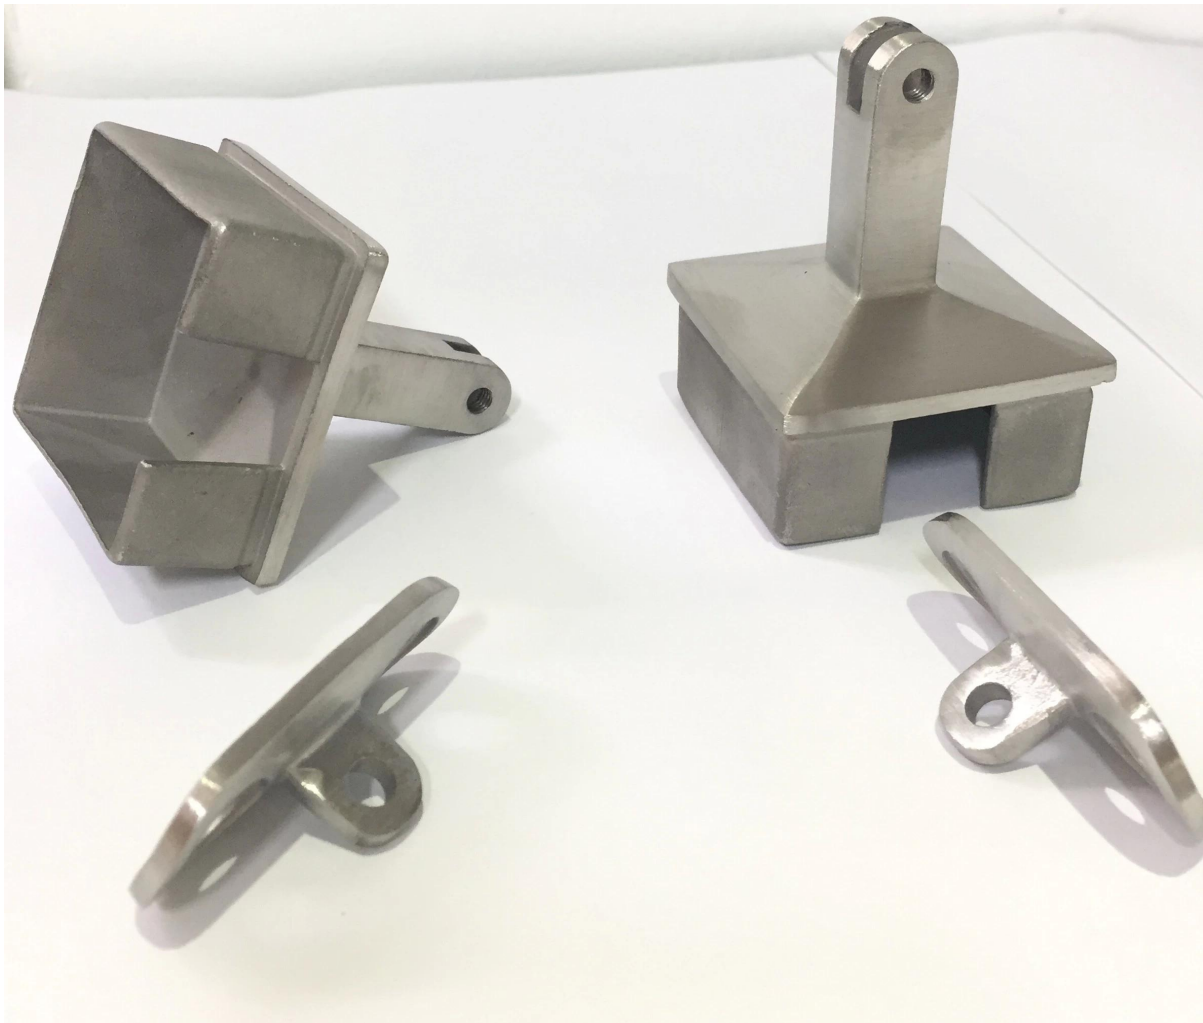

[New design 40x40mm adjustable square handrail bracket \(model NCF-40X\)](#)

Specs.

1. Material 304/ 316 stainless steel
2. brushed
4. to support square or round handrail tubes , mounted on stainless steel posts 4x40x1.5mm
5. Made by precision casting

photos for [New design 40x40mm adjustable square handrail bracket \(model NCF-40X\)](#)

drawing for New design 40x40mm adjustable square handrail bracket (model NCF-40X)

50.0000 DISTANCE

If you are interested in above New design 40x40mm adjustable square handrail bracket (model NCF-40X) , feel free to send enquiry !