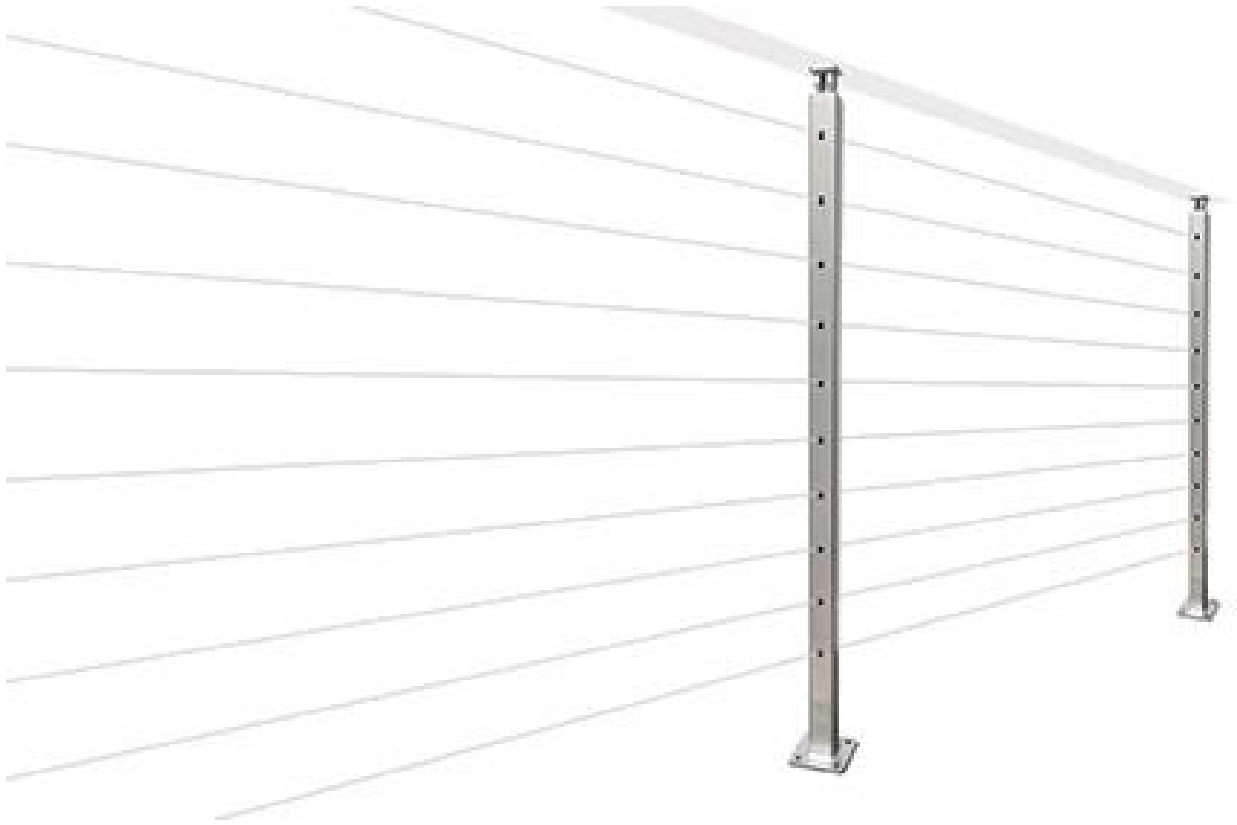

Outdoor stairway brushed 316 stainless steel cable railing design quality look easy DIY and easy to maintain .

specs. for stainless steel cable railing designs-

Apply	Outdoor staircase, deck etc.
Material	316 stainless steel
Finish	brushed , polished
Cable railing post	square 40*40/50*50*1.5mm
Height of post	850-1200mm
Handrail size	50*25mm
cable diameter	4mm 5mm
Cable tensioner type	T803 / T804
MOQ	10 meters
Lead time	2-3 weeks

• Indoor stair 4mm cable railing design ,with either wood handrails or SS handrails on top , elegant look

• 316 grade stainless steel exterior balcony and stair cable railings
 • Top mount or fascia mount optional

Photos of stainless steel cable railing posts -

LCH-124

LCH-213

Cable tensioners for cable railing designs -

T803 cable tensioner , swageless type .

More models of cable tensioners available -