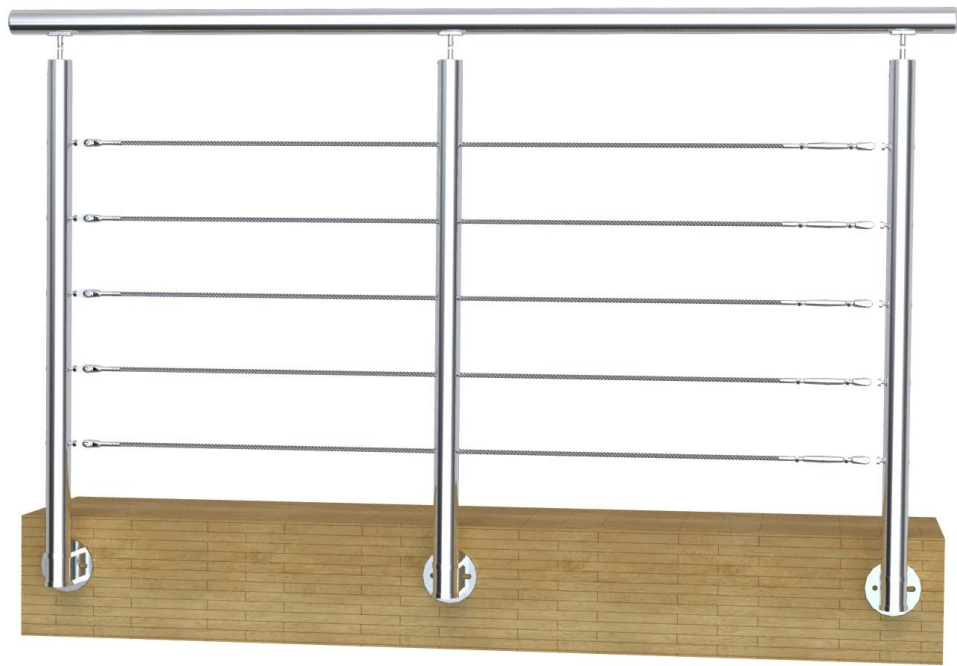

Outdoor stairway brushed 316 stainless steel cable railing design quality look easy DIY and easy to maintain .

specs. for stainless steel cable railing designs-

Apply	Outdoor staircase, deck etc.
Material	316 stainless steel
Finish	brushed , polished
Cable railing post	square 40*40/50*50*1.5mm
Height of post	850-1200mm
Handrail size	50*25mm
cable diameter	4mm 5mm
Cable tensioner type	T803 / T804
MOQ	10 meters
Lead time	2-3 weeks

• Indoor stair 4mm cable railing design ,with either wood handrails or SS handrails on top , elegant look

• 316 grade stainless steel exterior balcony and stair cable railings
 • Top mount or fascia mount optional

Photos of stainless steel cable railing posts -

LCH-124

LCH-213

Cable tensioners for cable railing designs -

T803 cable tensioner , swageless type .

More models of cable tensioners available -