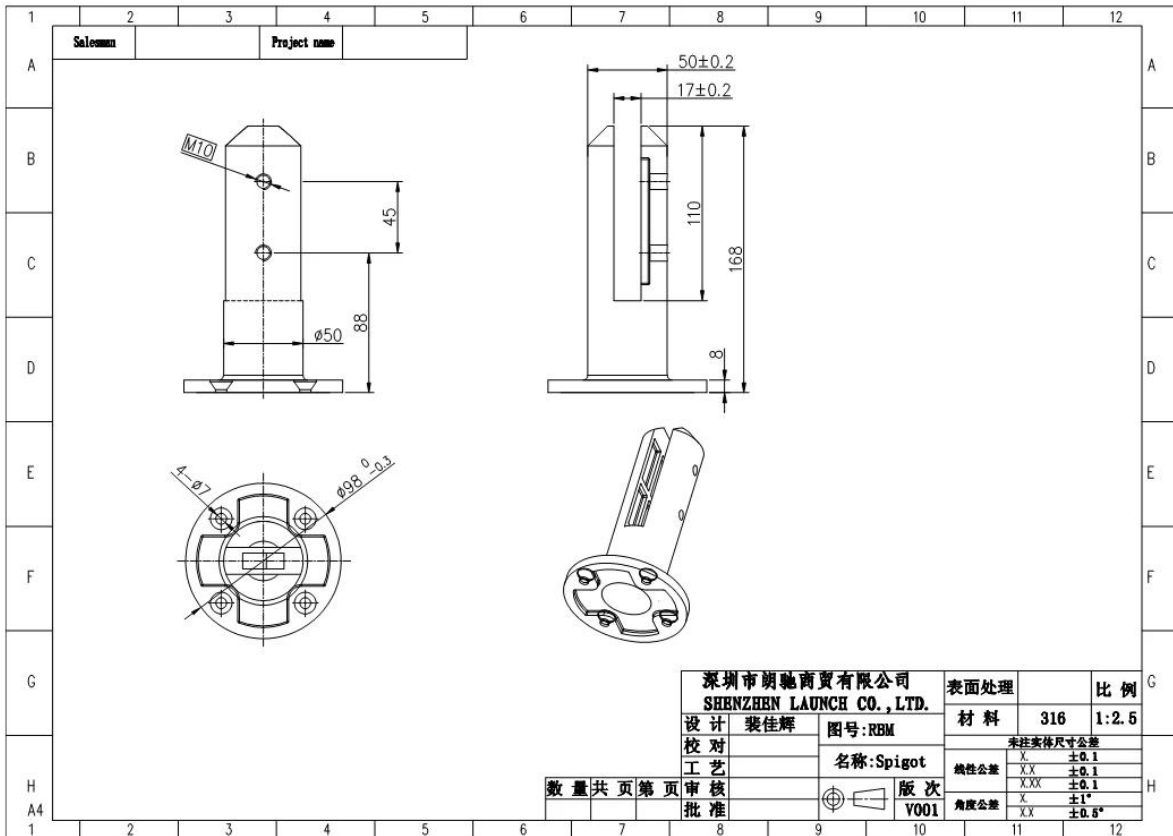

More colors available: