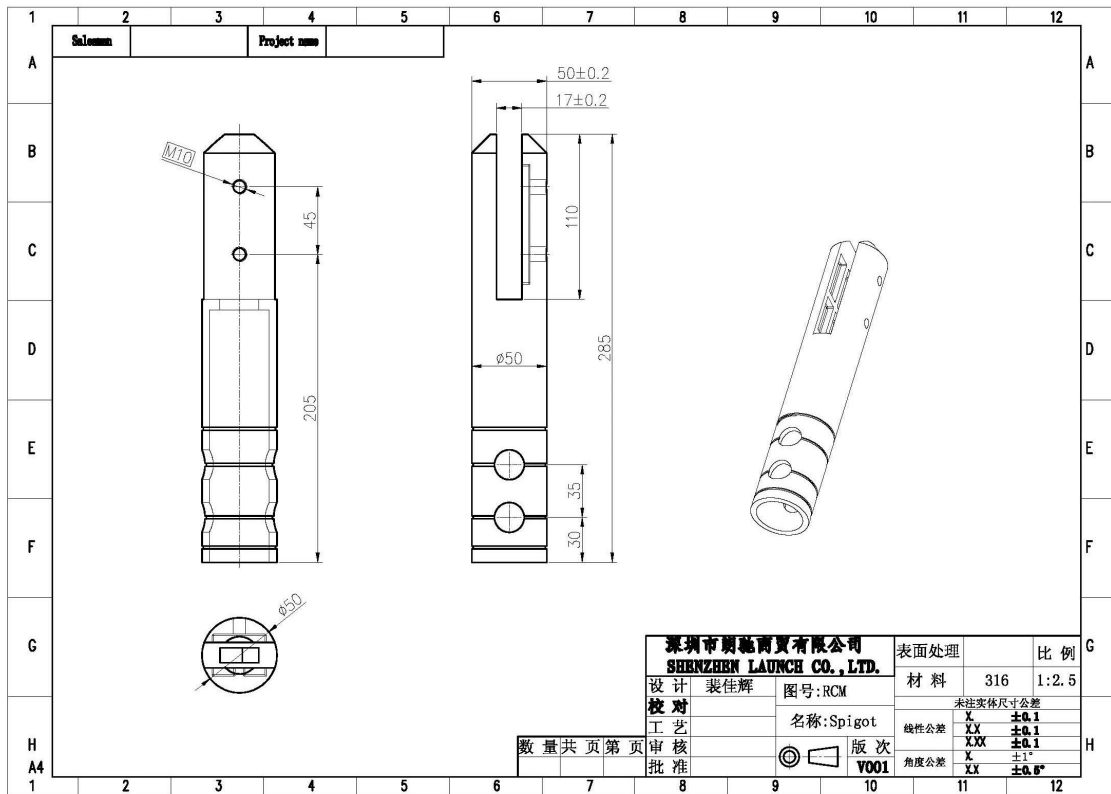

Packaging & Delivery

--One pc into one plastic bag, then into one box. 20 pcs into one carton.

--Shipping option: by sea(10-15 days)/by air(3-5 days)