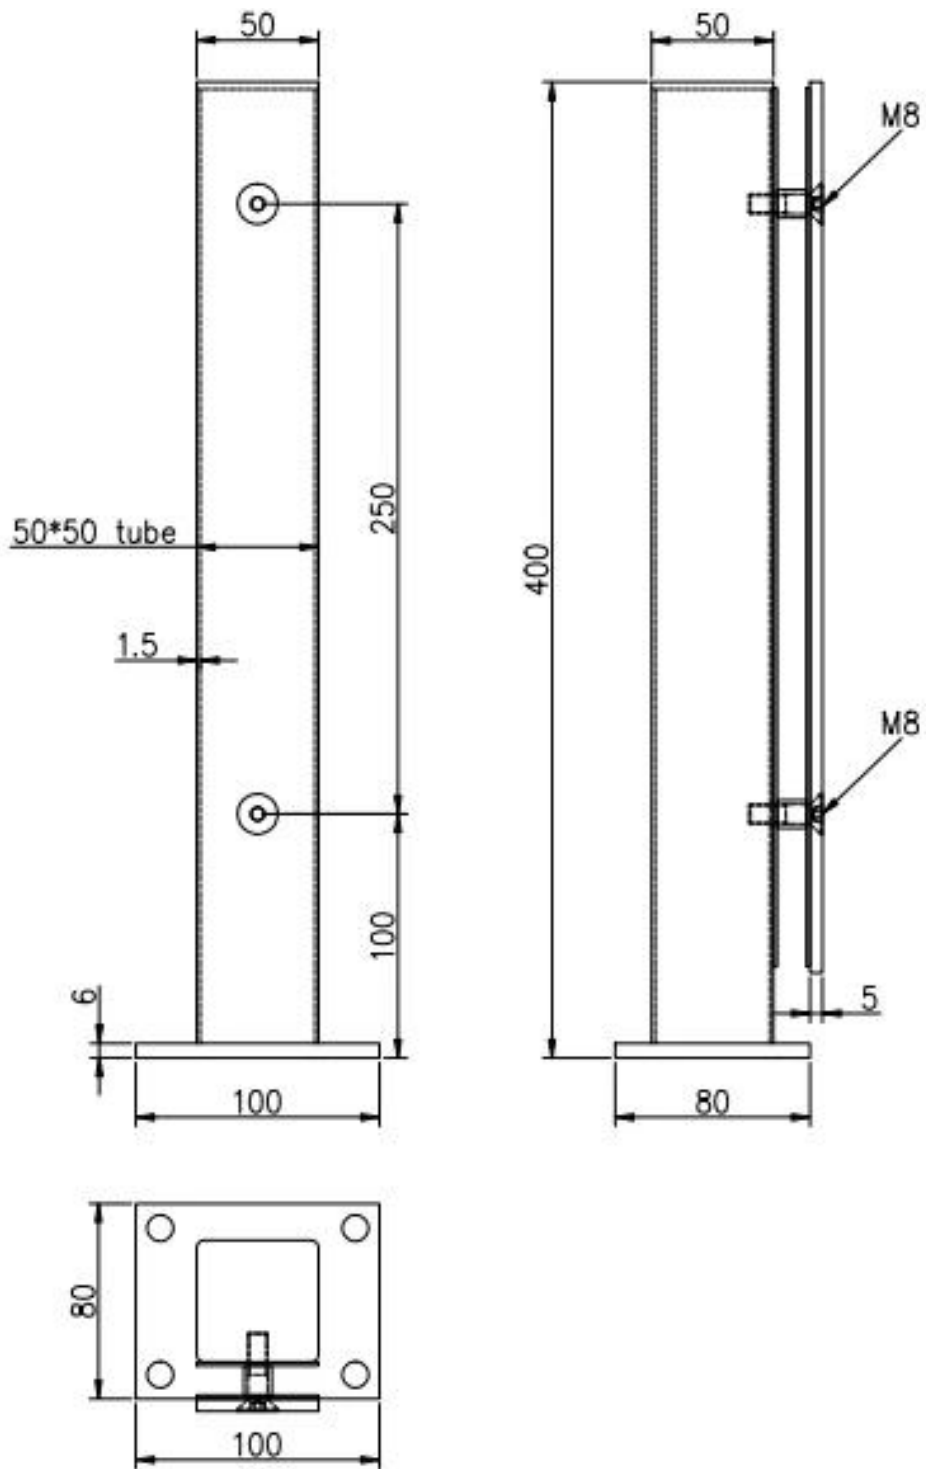

Drawing for stainless steel short post

Project show