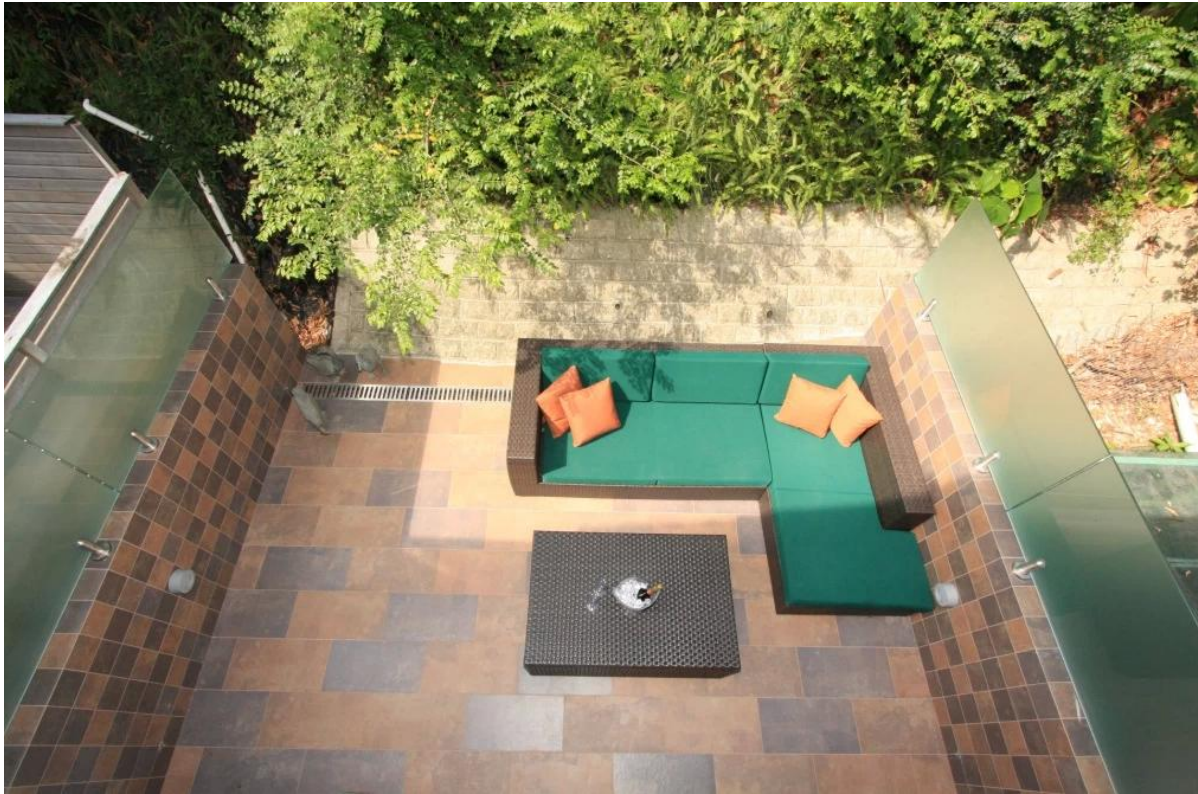

Description

- Square core drill spigot for stainless steel swimming pool safety fence
- Material: stainless steel 316, 316L, duplex2205
- Installation: fixing into concrete
- For glass thickness: 10-13.52mm (We also provide glass spigot for 15-16mm glass)
- To hold 1500mm wide glass
- Application: safe crystal clear pool fence, balcony frameless railing, deck glass railing, garden stainless steel fencing, backyard stainless steel railing, glass balustrade
- For both commercial and modern house home design
- For both wholesale and retail (We are factory)
- Sample is always available
- Have passed strength test

Products details

mirror surface

satin surface

Project photos

associated products: [glass door latch](#), [glass door hinge](#), [slot handrail tube](#)

For more glass balustrade inspiration, go [HERE](#)

Strength test report