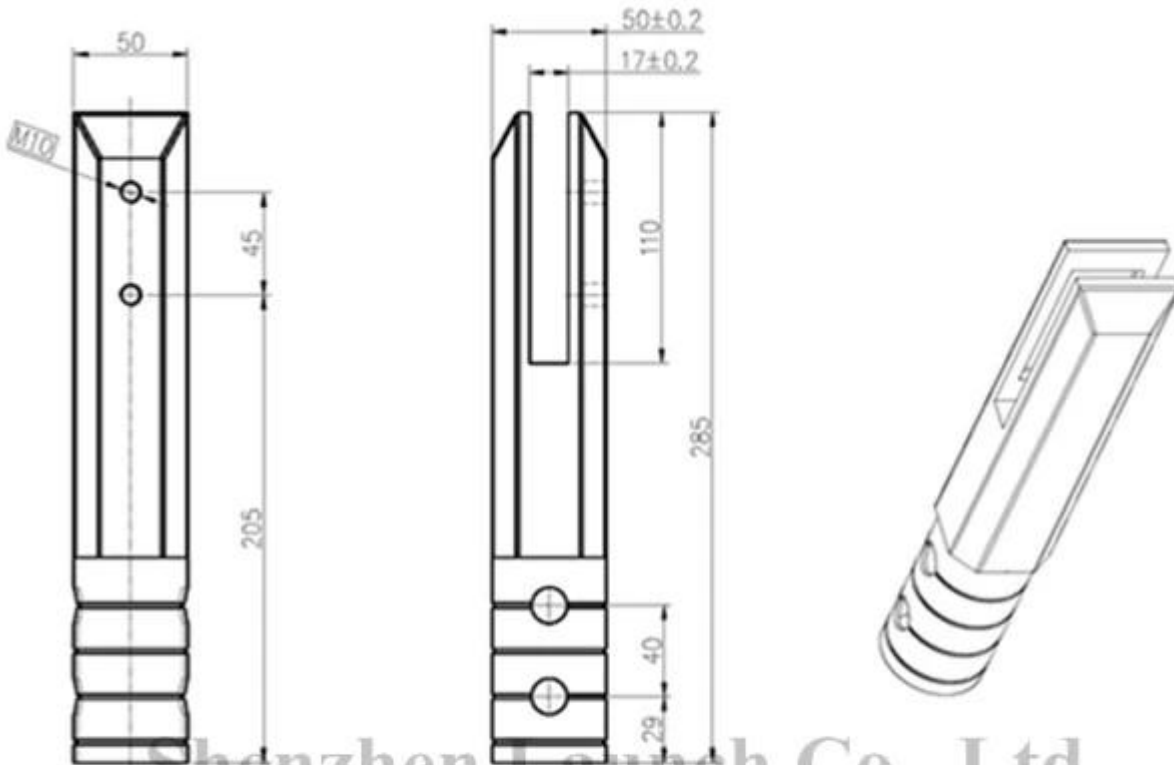

Project name

Shenzhen Launch Co., Ltd

数量共页第页

深圳市朝临商贸有限公司 SHENZHEN LAUNCH CO., LTD.		表面处理
设计	裴佳辉	材料
校对		未
工艺	图号:SCM	线性公差
审核	名称:Spigot	角度公差
批准	版次 Y001	

Packaging & Delivery

--One pc into one plastic bag, then into one box. 20 pcs into one carton.

--Shipping option: by sea(10-15 days)/by air(3-5 days)