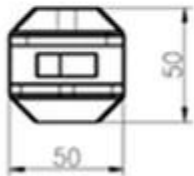

数量共页第页

深圳市朝临商贸有限公司 SHENZHEN LAUNCH CO., LTD.		表面处理
设计	裴佳辉	材料
校对		未
工艺	图号:SCM	线性公差
审核	名称:Spigot	角度公差
批准	版次 Y001	

Packaging & Delivery

--One pc into one plastic bag, then into one box. 20 pcs into one carton.

--Shipping option: by sea(10-15 days)/by air(3-5 days)