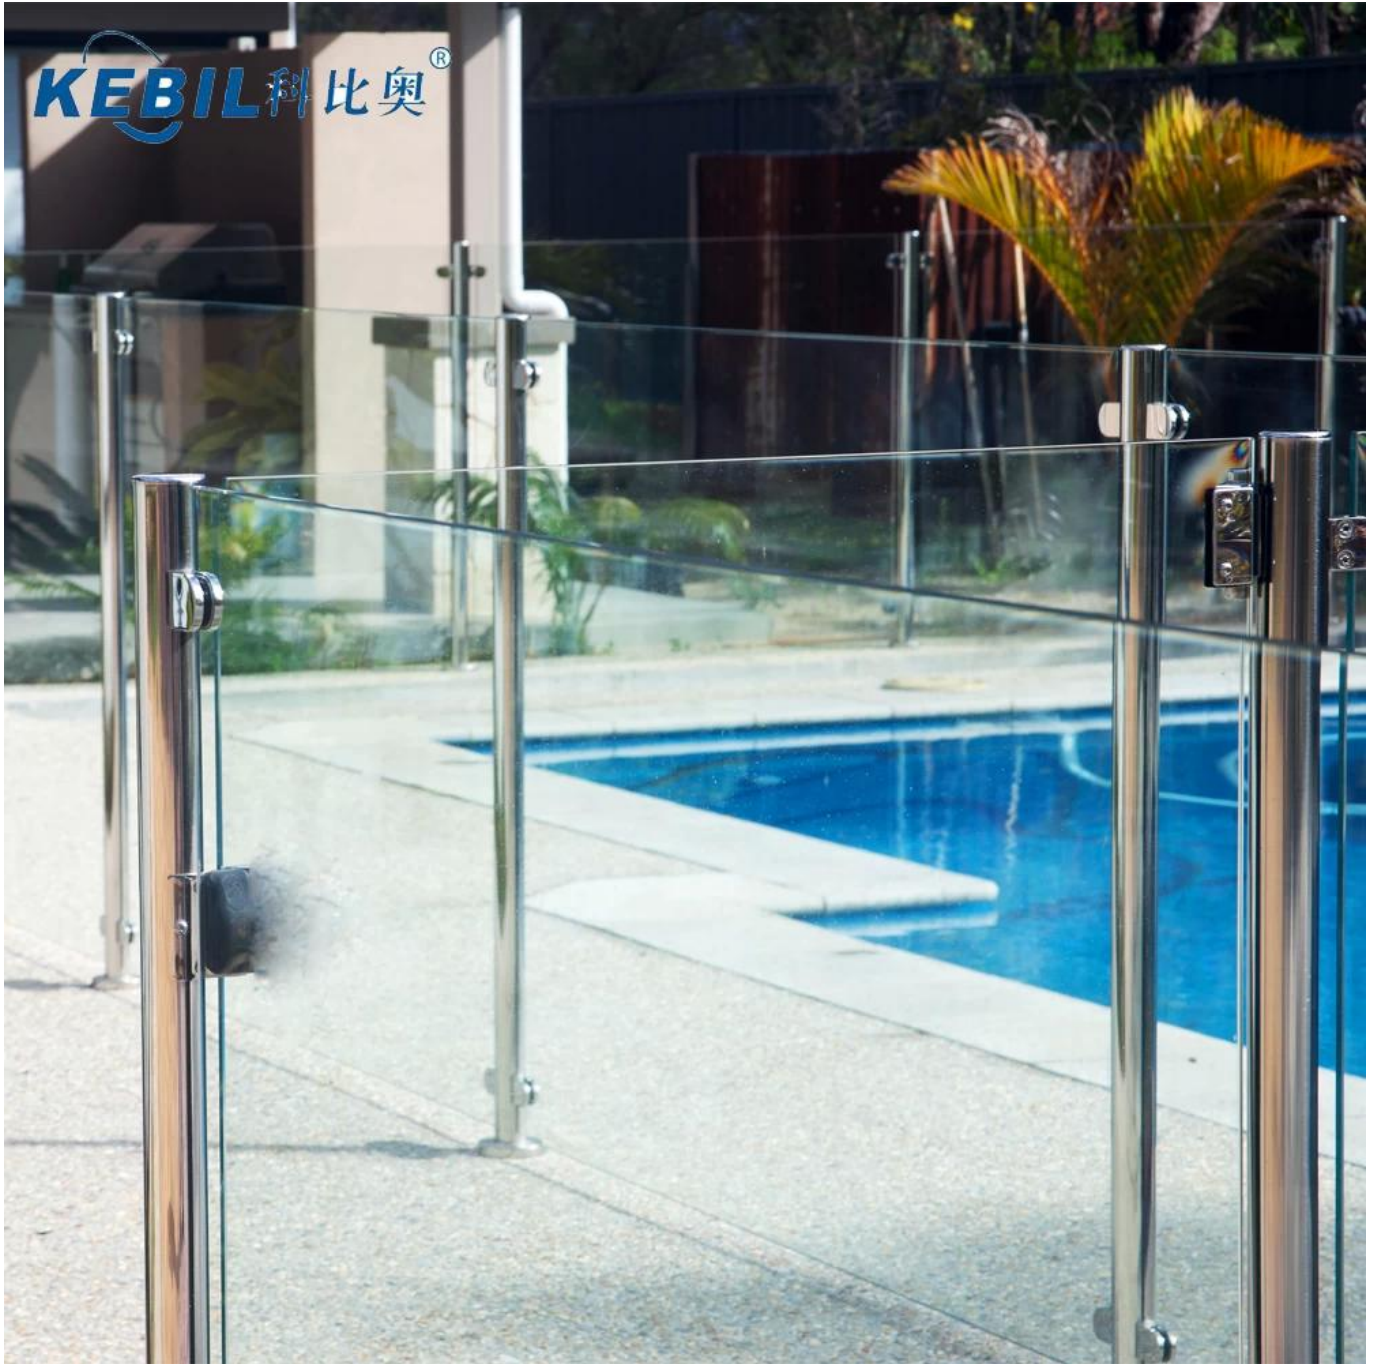

Stainless Balustrade Post for Glass Railing

Specifications:

1. Grade: SUS316, SUS316L, DUPLEX2205
2. Post size: 40*40mm or 50*50mm
3. Finish: Satin or mirror polished
4. Certification: ISO9001, CCC

Product Name: Stainless steel balustrades handrails square post

Material: stainless steel

Model number: end post LCH-106, middle post LCH-107, 90 degree post LCH-108

Mounted: Flooring

Application: balcony railings, deck railings, porch railing, stair railings, swimming pool handrail

Products Show

Round design post for swimming pool handrail:

KEBIL 科比奥®

1-way post

2-way 180° post

2-way 90° post

Packing & Delivery

: