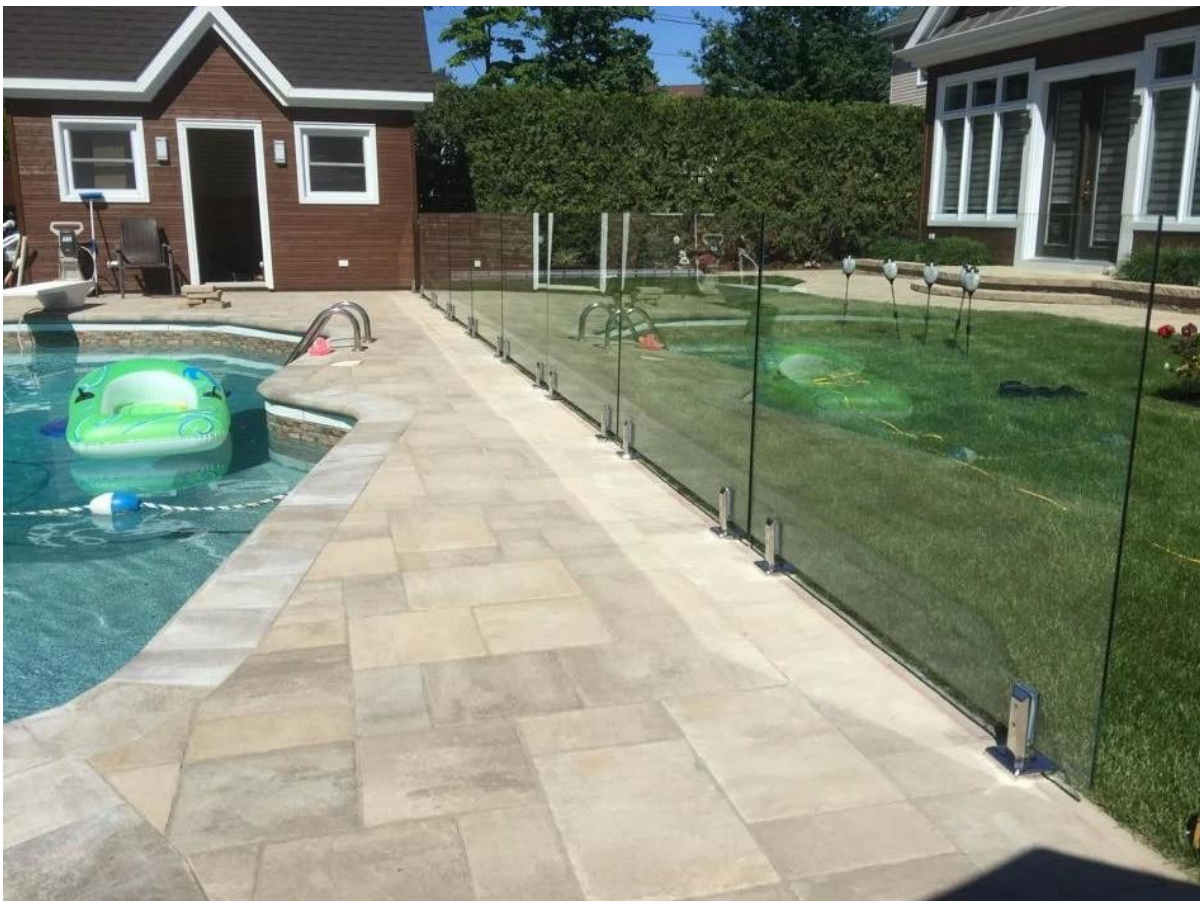

2. Project installed for your reference ,