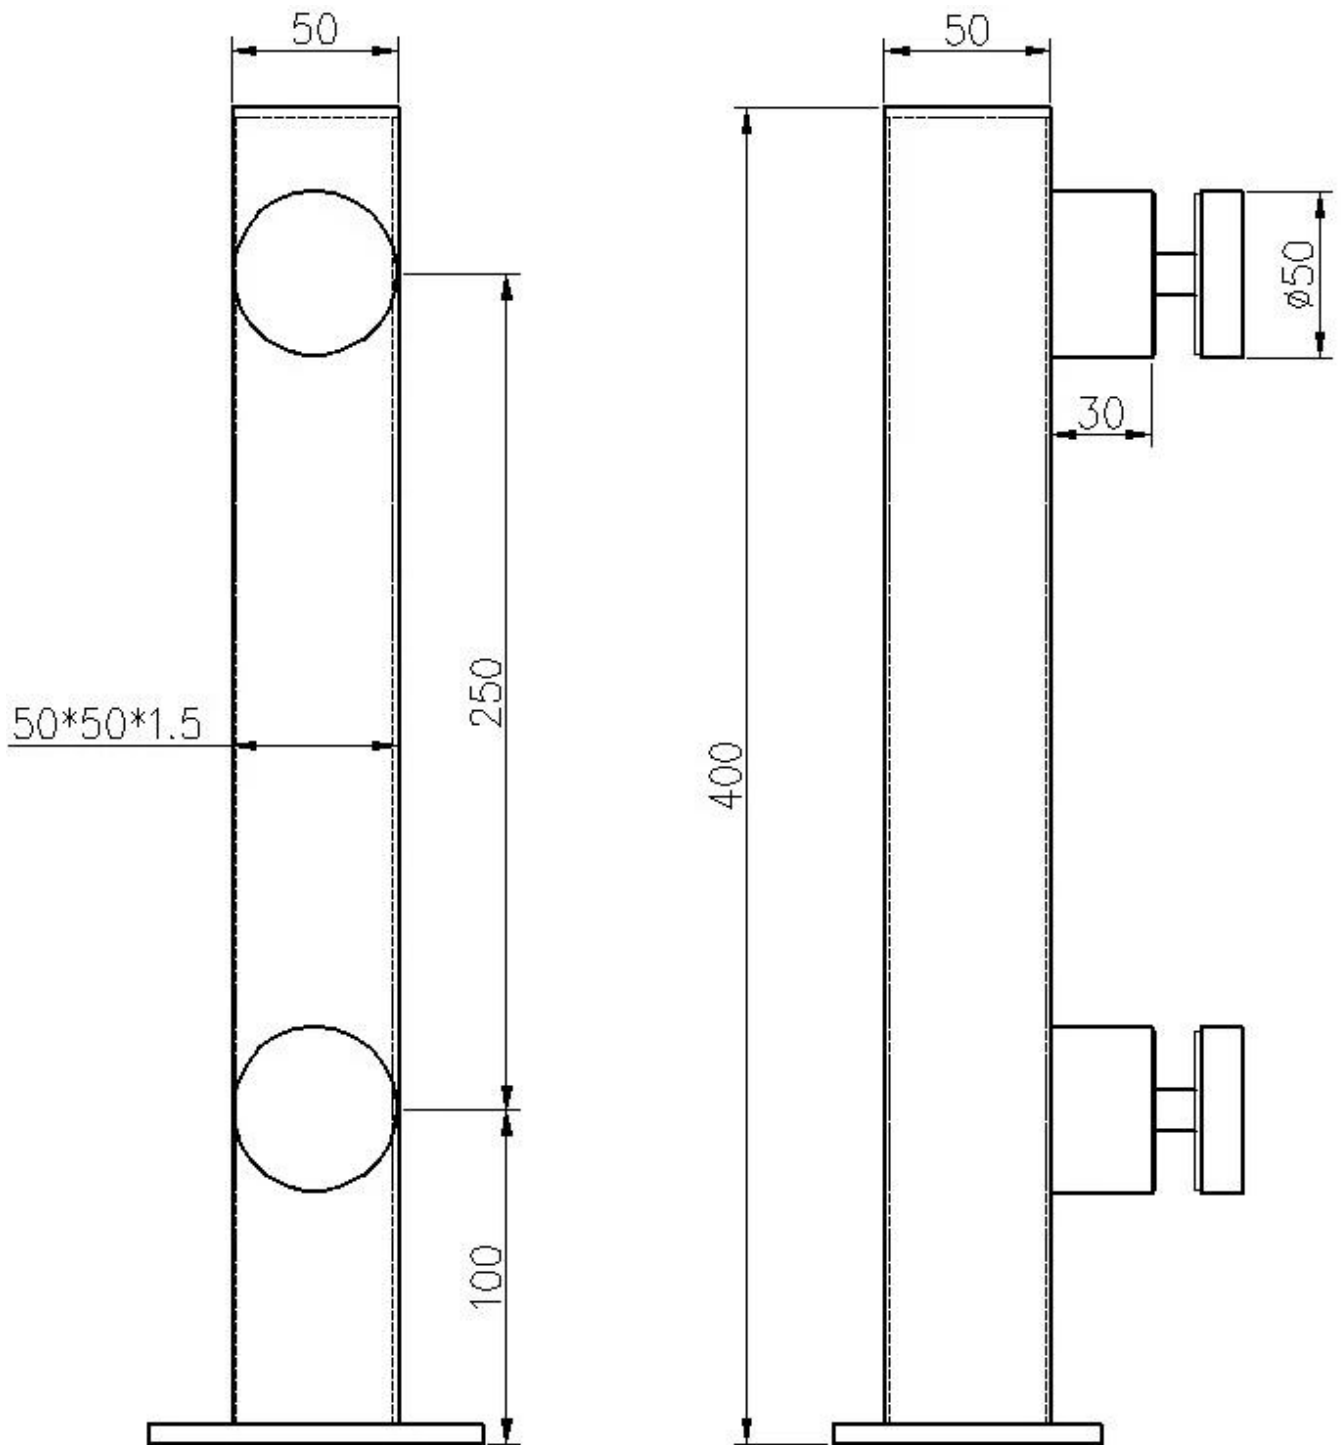

# Stainless Steel Balustrade Glass Mini Short Post Glass Clamp Railing System

Stainless Steel Balustrade Glass Mini Short Post Glass Clamp Railing System		
Item nr.	LCH-100	
Base size	140 x 76.50mm for 4 holes	
Material	Grade 316 stainless steel	
Finish	Brushed Nickel Polished Chrome Matte Black	

**Technical drawing:**

**Project photos:**

**Another round type:**

**Welcome to contact us for more details:**

**Wendy: [sales04@launch-china.cn](mailto:sales04@launch-china.cn)**

**HP/WhatsApp: +86 159 8933 9827**