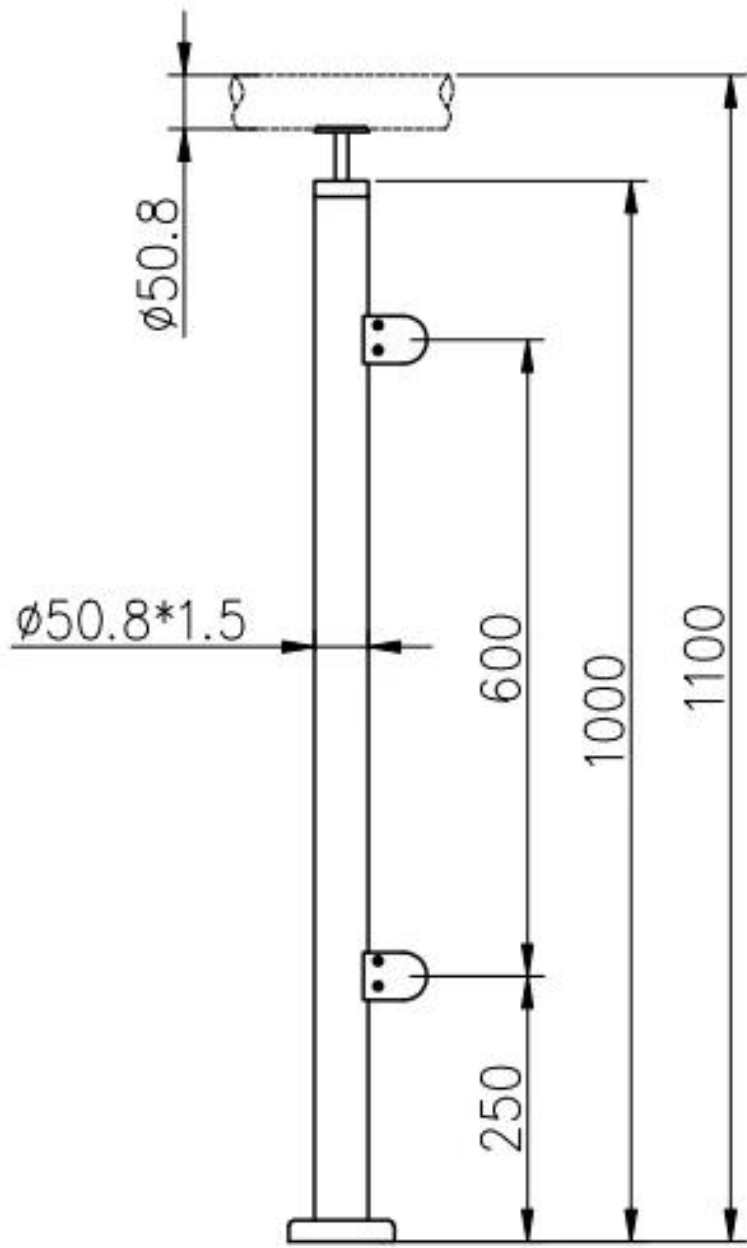

Stainless Steel [Balustrade Handrail Post](#) China manufacturer

Description

- Material: stainless steel 316 (304 grade is available)
- Finish: mirror polished or satin brushed
- Roud post size: $\phi 50.8\text{mm}$ (customer diameter available), post wall 1.5mm thick
- Hight: 1100mm (customer hight available)
- For 8-13mm glass

3 models balustrade post

1. Hand rail end post **LCH-106**

LCH-106

2. Hand rail 180 degree middel post **LCH-107**

LCH-107

3. Hand rail 90 degree corner post **LCH-108** (135 degree and customer degree available)