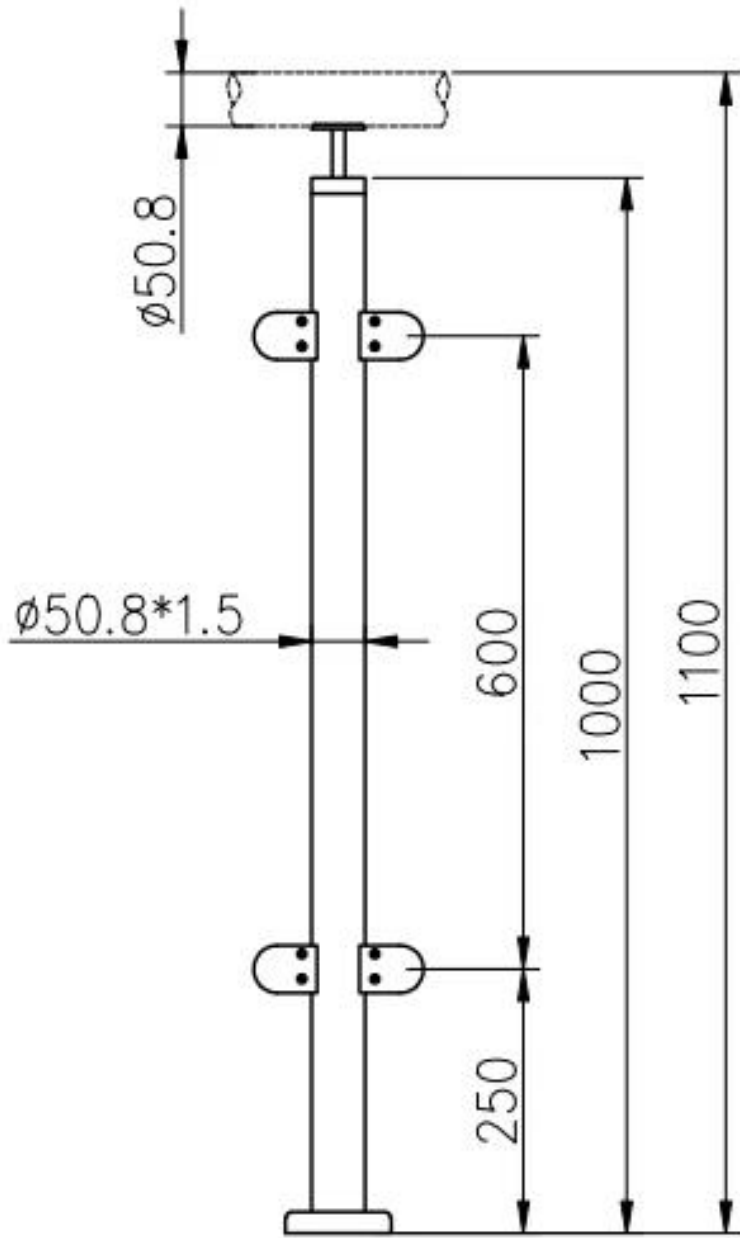

Stainless Steel [Balustrade Handrail Post](#) China manufacturer

Description

- Material: stainless steel 316 (304 grade is available)
- Finish: mirror polished or satin brushed
- Roud post size: $\phi 50.8\text{mm}$ (customer diameter available), post wall 1.5mm thick
- Hight: 1100mm (customer hight available)
- For 8-13mm glass

3 models balustrade post

1. Hand rail end post **LCH-106**

LCH-106

2. Hand rail 180 degree middel post **LCH-107**

LCH-107

3. Hand rail 90 degree corner post **LCH-108** (135 degree and customer degree available)