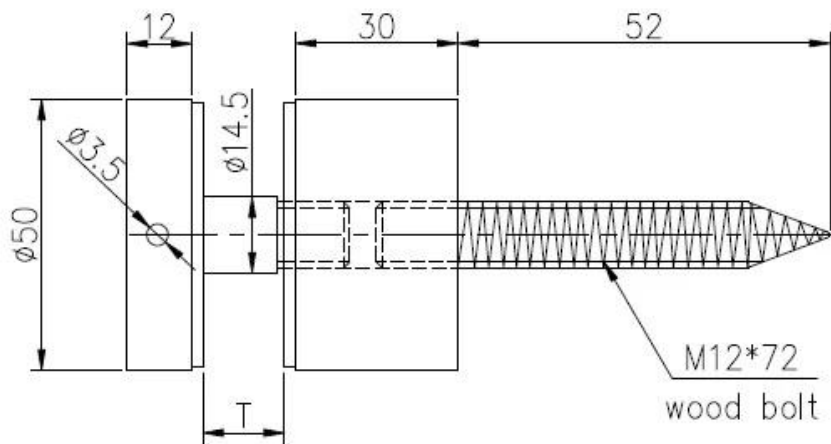

## **Stainless Steel Buttons, Glass Standoff, Glass Mounting Hardware for 10-19mm glass**

The standoff can be mounted to both wooden and concrete floor.

Application places: outdoor glass railing and indoor glass railing system

Application areas:

balcony glass railing

staircase glass railing design

terrace glass railing design etc.

**Dia 50mm Glass Standoff in Satin Finish:**

**Dia 50mm Glass Standoff in Mirror Finish:**

**With concrete bolt & wood screw:**

Real products:

**Technical drawing:**

深圳市朗驰商贸有限公司 SHENZHEN LAUNCH CO., LTD.			Surface treatment	Propotion
Design	Jacky	Drawing NO: SF-68	Material	1:1
Check		Name: Standoff	No note of entity size tolerance	
Craft			Linear tolerance	X ±0.1
Audit		Revision	XX	±0.1
Approve		V001	XXX	±0.1
			Angle tolerance	X ±1°
				XX ±0.5°