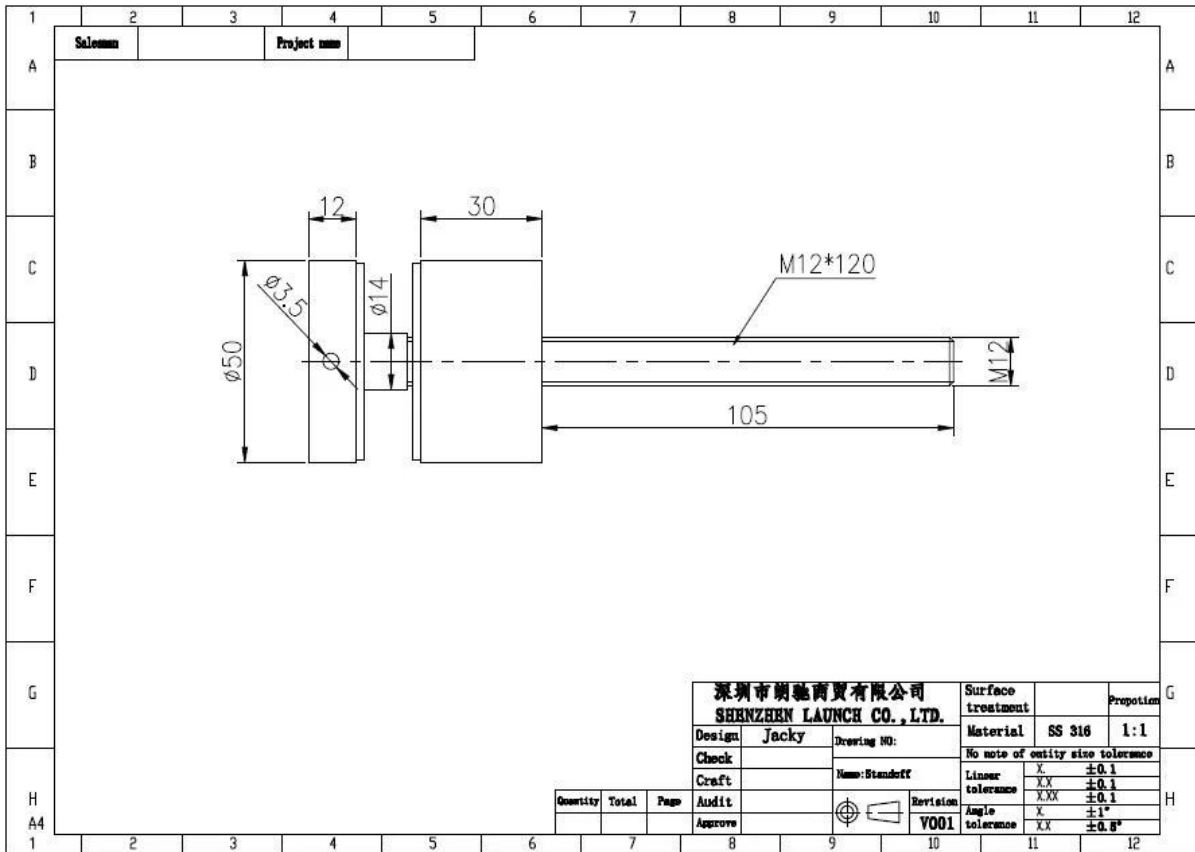

Real products:

**Technical drawing:**

深圳市朗驰商贸有限公司 SHENZHEN LAUNCH CO., LTD.			Surface treatment	Propotion
Design	Jacky	Drawing NO: SF-68	Material	1:1
Check		Name: Standoff	No note of entity size tolerance	
Craft			Linear tolerance	X ±0.1
Audit		Revision	XX	±0.1
Approve		V001	XXX	±0.1
			Angle tolerance	X ±1°
				XX ±0.5°