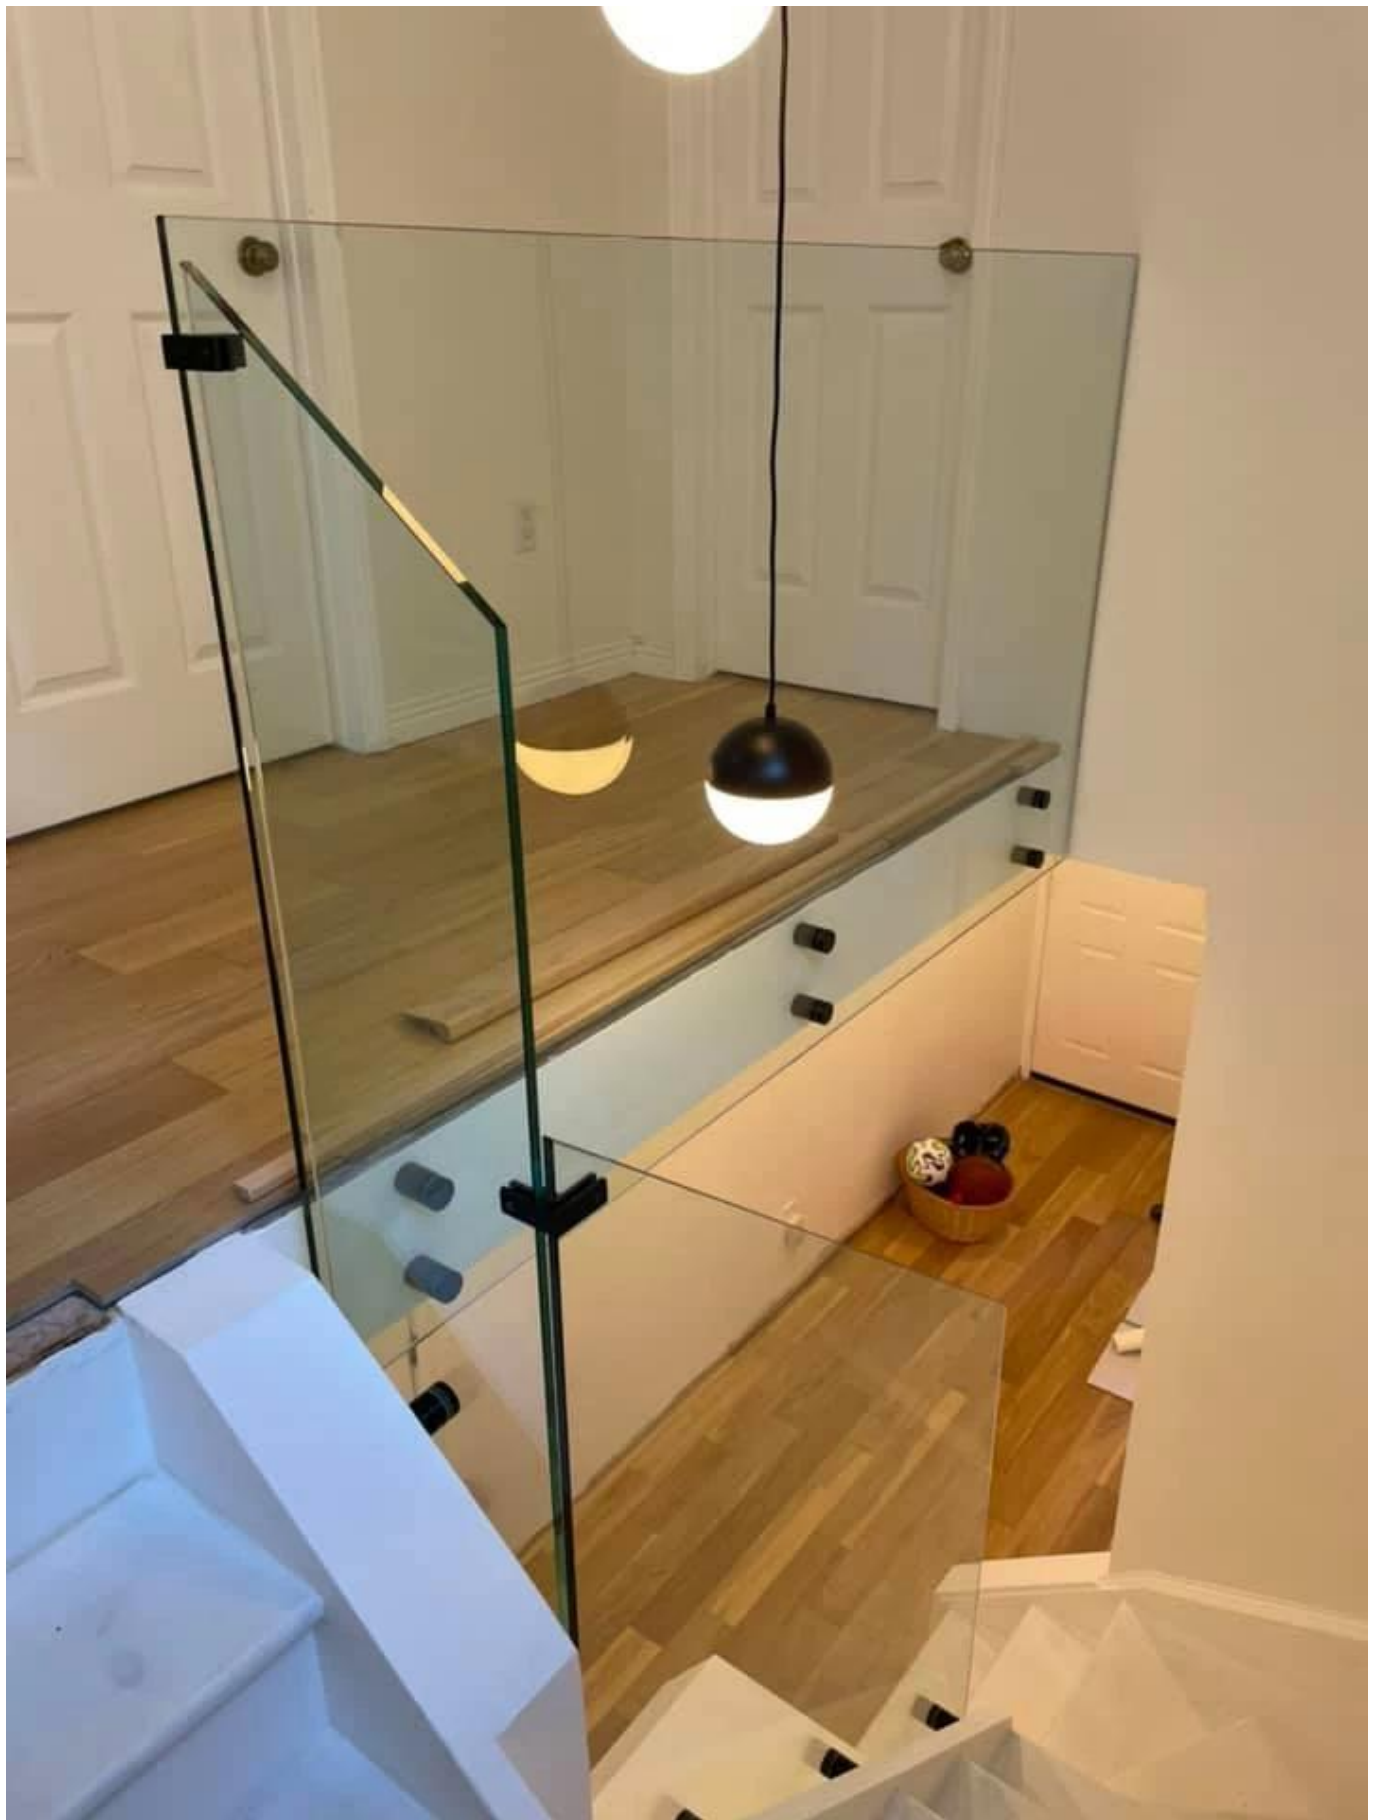

Stainless Steel Glass Standoff for Handrails Railings

First name	Stainless Steel Glass Standoff for Handrails Railings
Model number:	SF-50
Diameter	50 mm
Productive process	CNC machining
Material	Stainless steel 304/316.
All done	Satin / mirror / black
Installation	mounted glass wall
For thicknesses of glass	10-19mm
MOQ.	10 pcs per item

The Glass railing It is a security barrier that is becoming increasingly popular.

It is primarily a protective railing that protects its users from falling.

A **point fastening** Glass railing It has various applications:

glass safety barrier for the pool and patio

Glass balustrade Balcony

Glass scale Rake

safety guardrail for landing, or loft.

In addition to our **Glass railing on profiles'** range, Kebil also offers a series of glass railings adapted to their needs: Point, fastening Clamp-fixing, fixing side profile, framed on each side, messages, etc ...