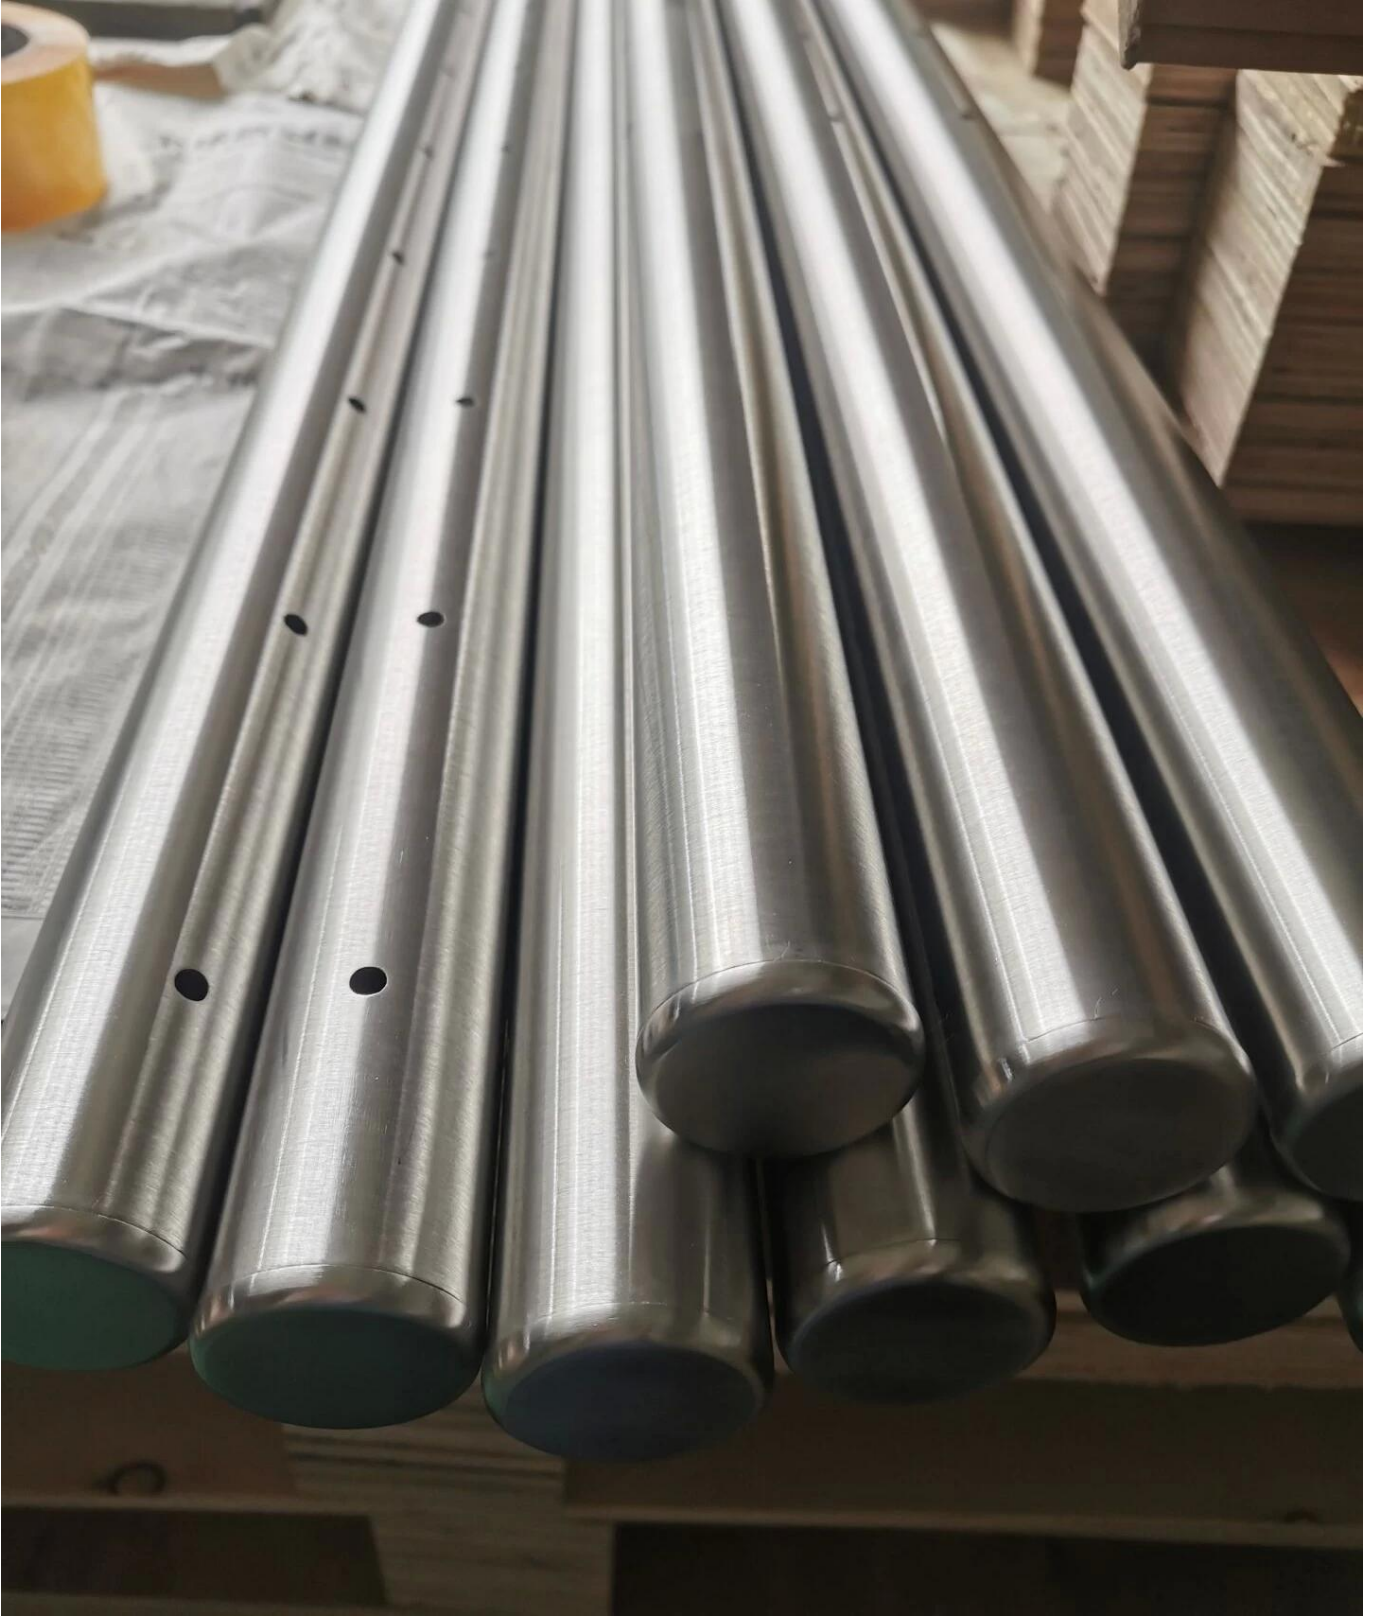

Certification