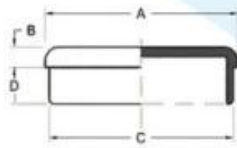

Stainless Steel Handrail Post [Pipe End Cap](#)

Product Description

Product Name	Stainless steel handrail post pipe end cap
Material	Stainless steel 316 / stainless steel 304
Finish	Mirror polished / satin brushed
For pipe size	Diameter 43mm, diameter 50.8mm, 40x20mm, 40x40mm, 50x50mm
For pipe thickness	1.5mm thickness
Custom size end cap	Available. We are factory
Payment Term	PayPal, West Union, T/T
Manufacture Method	Casting
Packaging Details	1) One piece into one bubble bag 2) 20 pcs into one cardboard carton Or packing as customers' requirements
Application	Stainless steel handrail post pipe
Factory Inspection	Available
Sample	Available before order
MOQ	No limited. You can order as per your job requirement.
OEM & ODM Service	Available

Pipe End Cap Details

1) Pipe end cap catalogue

Part No.	size				Material	Finish
	A	B	C	D		
LCH-209/25.8	25	6	22	10	<ul style="list-style-type: none"> ▪ AISI 304 ▪ AISI 316 	<ul style="list-style-type: none"> ▪ Satin ▪ Mirror
LCH-209/30	30	5	27	12		
LCH-209/33	33	5	30	12		
LCH-209/38	38	5	35	12		
LCH-209/40	40	5	37	12		
LCH-209/43	43	5	40	12		
LCH-209/50.8	50.8	5	47.8	12		
LCH-209/63.5	63.5	6	60.5	12		
LCH-209/43	43	3	40	12		
LCH-209/50.8	50.8	3	47.8	12		

Part No.	size					Material	Finish
	A	B	C	D	E		
LCH-211/20	20	20	17	5	12	<ul style="list-style-type: none"> ▪ AISI 304 ▪ AISI 316 	<ul style="list-style-type: none"> ▪ Satin ▪ Mirror
LCH-211/25	25	25	22	5	12		
LCH-211/30	30	30	27	5	12		
LCH-211/40	40	40	37	5	12		
LCH-211/50	50	50	47	5	12		
LCH-212	40	20	37x17	5	12		

Part No.	size				Material	Finish
	A	B	C	D		
LCH-213/43	43	22	40	12	<ul style="list-style-type: none"> ▪ AISI 304 ▪ AISI 316 	<ul style="list-style-type: none"> ▪ Satin ▪ Mirror
LCH-213/50.8	50.8	25	47.8	12		