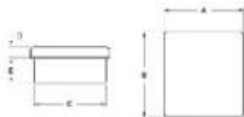

Stainless Steel Handrail Post [Pipe End Cap](#)

Product Description

Product Name	Stainless steel handrail post pipe end cap
Material	Stainless steel 316 / stainless steel 304
Finish	Mirror polished / satin brushed
For pipe size	Diameter 43mm, diameter 50.8mm, 40x20mm, 40x40mm, 50x50mm
For pipe thickness	1.5mm thickness
Custom size end cap	Available. We are factory
Payment Term	PayPal, West Union, T/T
Manufacture Method	Casting
Packaging Details	1) One piece into one bubble bag 2) 20 pcs into one cardboard carton Or packing as customers' requirements
Application	Stainless steel handrail post pipe
Factory Inspection	Available
Sample	Available before order
MOQ	No limited. You can order as per your job requirement.
OEM & ODM Service	Available

Pipe End Cap Details

1) Pipe end cap catalogue

Part No.	size				Material	Finish
	A	B	C	D		
LCH-209/25.8	25	6	22	10	<ul style="list-style-type: none"> ▪ AISI 304 ▪ AISI 316 	<ul style="list-style-type: none"> ▪ Satin ▪ Mirror
LCH-209/30	30	5	27	12		
LCH-209/33	33	5	30	12		
LCH-209/38	38	5	35	12		
LCH-209/40	40	5	37	12		
LCH-209/43	43	5	40	12		
LCH-209/50.8	50.8	5	47.8	12		
LCH-209/63.5	63.5	6	60.5	12		
LCH-209/43	43	3	40	12		
LCH-209/50.8	50.8	3	47.8	12		

Part No.	size					Material	Finish
	A	B	C	D	E		
LCH-211/20	20	20	17	5	12	<ul style="list-style-type: none"> ▪ AISI 304 ▪ AISI 316 	<ul style="list-style-type: none"> ▪ Satin ▪ Mirror
LCH-211/25	25	25	22	5	12		
LCH-211/30	30	30	27	5	12		
LCH-211/40	40	40	37	5	12		
LCH-211/50	50	50	47	5	12		
LCH-212	40	20	37x17	5	12		