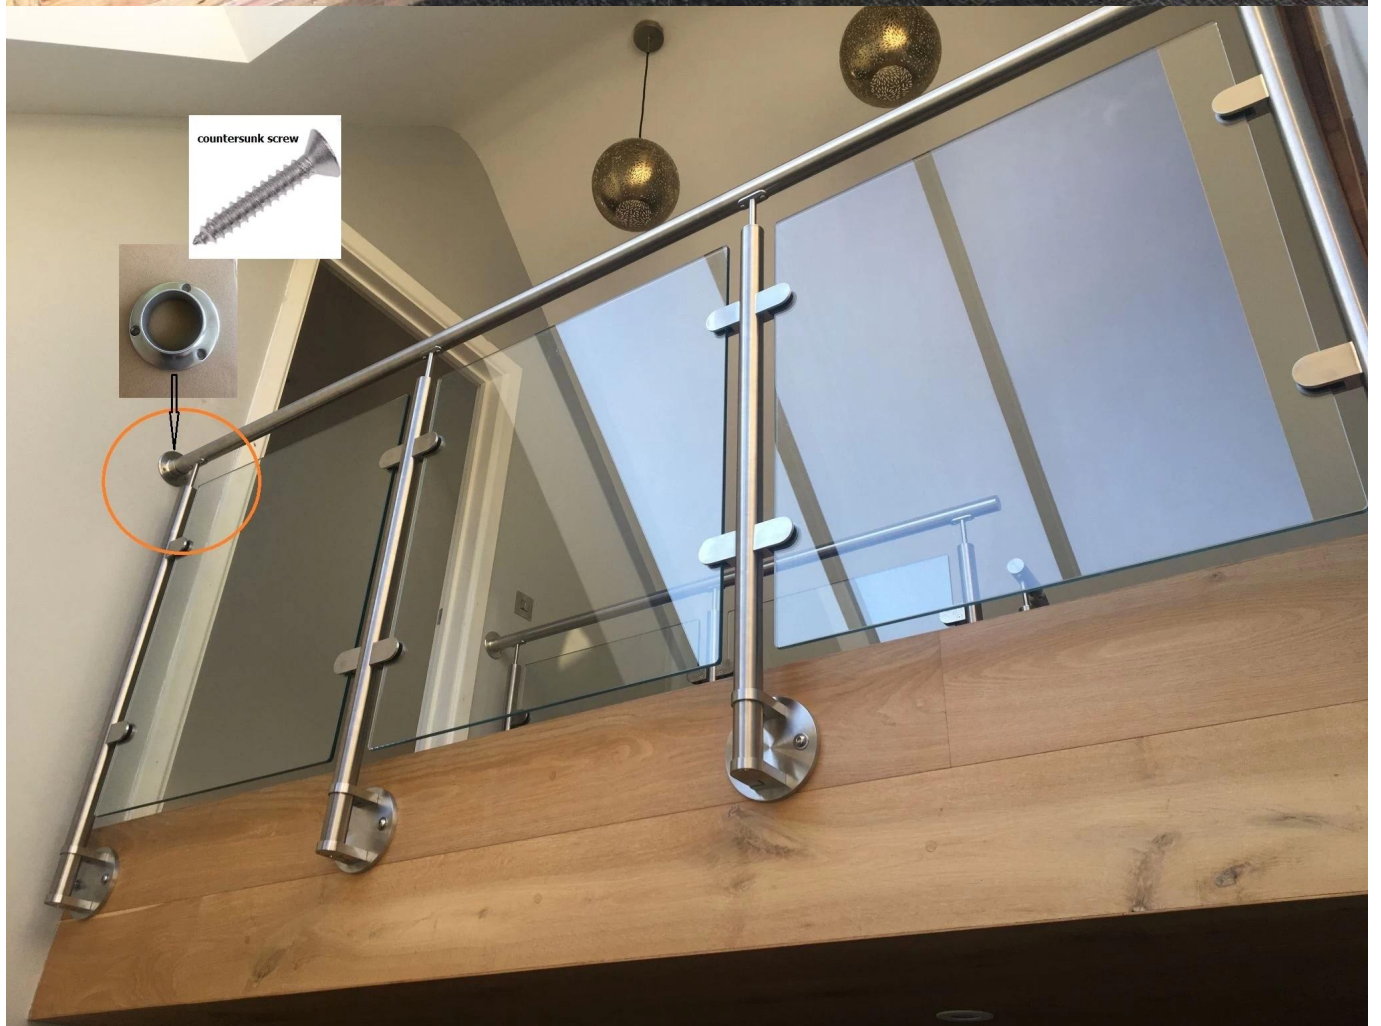

Project photos