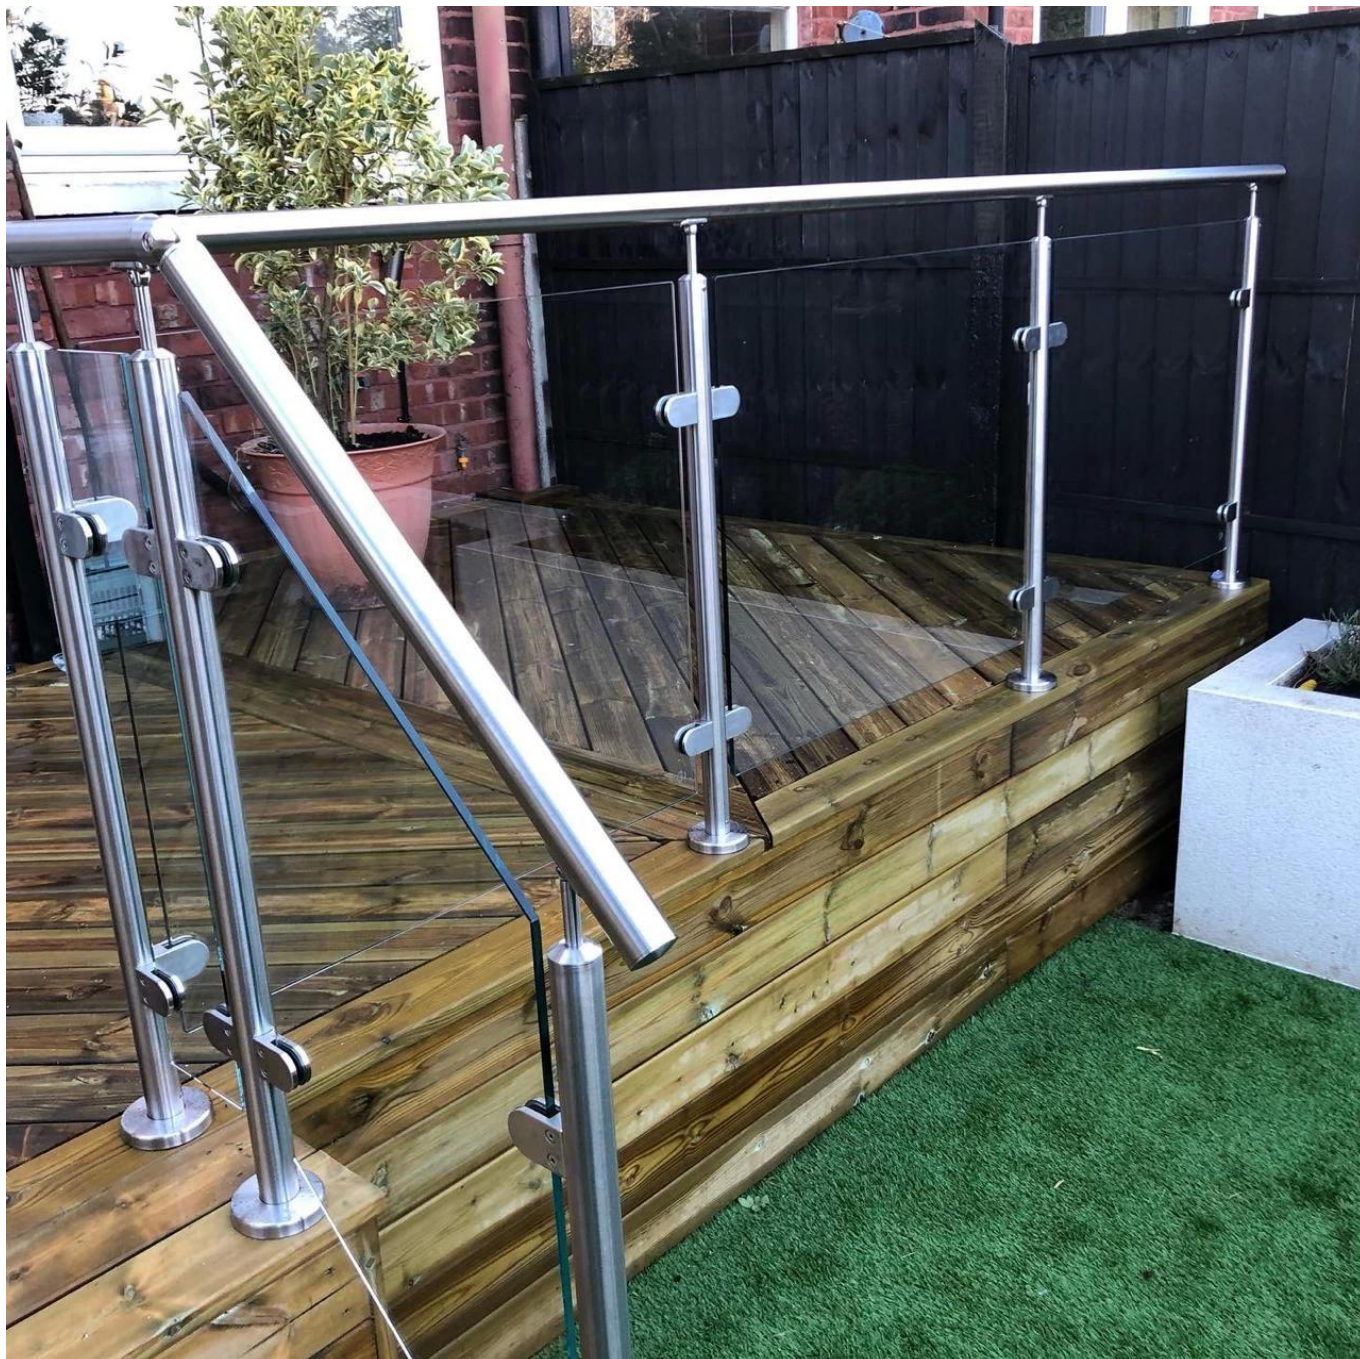

Package details: EPE bag , inner box and outer carton , 12 pcs in a carton.

Welcome to contact us for more details:

Eve

Email: sales03@launch-china.cn

HP/WhatsApp: +8613686807796