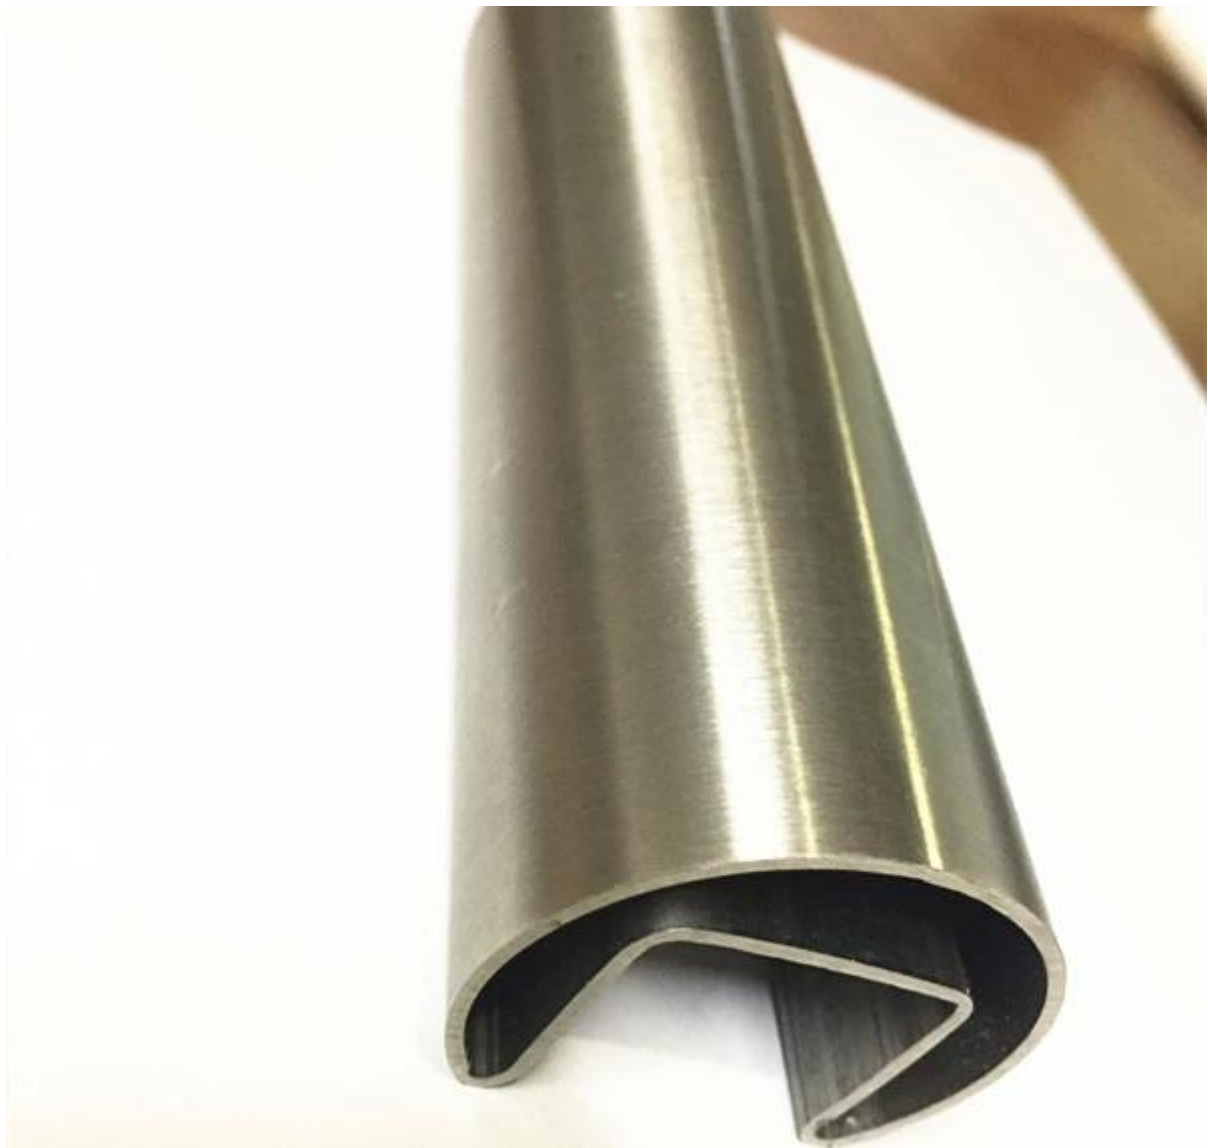

Round tube	
Material	Stainless steel 304L /316L
Finish	Satin or mirror
Sizes	Ø 38.1 x 1.5 mm Ø 42.4 x 1.5 mm Ø 50.8 x 1.5 mm

Square tube	
Material	Stainless steel 304L /316L
Finish	Satin or mirror
Sizes	38 x 38 x 1.5 mm 40 x 40 x 1.5 mm 50 x 50 x 1.5 mm

Diameter 25.4mm, 42.4mm, 50.8mm Stainless Steel Slotted Handrail Tube :

Slotted Elbow

Slotted Tube Connector

Slotted End Cap

Thanks for your visiting. Any interested, please contact with us freely :

Email: sales02@launch-china.cn .