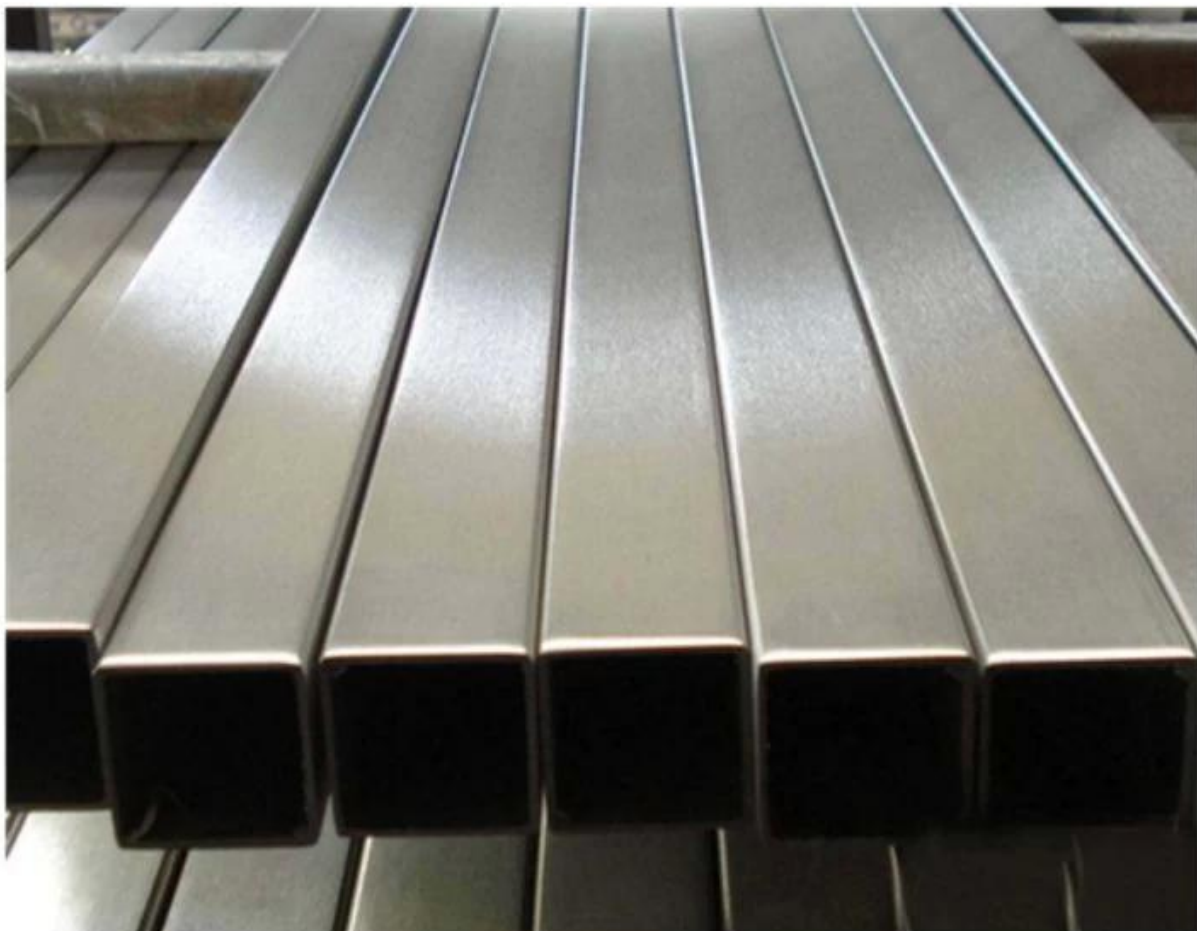

From above video, you can see we can manufacture tubing and also make a huge inventory now. Should you have any inquiry for square/round tube/pipe, please feel free to contact us.

### Product Specs.

<b>Product name</b>	Stainless steel tube/pipe
<b>Material</b>	201SS/304SS/316SS/316LSS
<b>Surface finish</b>	Mirror/Satin/Black/Gold/Others
<b>Shape</b>	Round/Square/Special shape
<b>Size</b>	Round Dia.50.8/42.4/38.1mm, Square 38*38,40*40,50*50mm Special shape to meet customer's requirements
<b>Application</b>	Building construction, Automotive, Medical, Electronic

### Product Show

**KEBIL** 科比奥®

**Mass Production**

**Tube sizes**

Material	Finish	Length	Size
<ul style="list-style-type: none"> <li>▪ AISI 304L</li> <li>▪ AISI 316L</li> </ul>	<ul style="list-style-type: none"> <li>▪ Satin</li> <li>▪ Mirror</li> </ul>	<ul style="list-style-type: none"> <li>▪ 5.8 meters</li> </ul>	<ul style="list-style-type: none"> <li>▪ <math>\phi</math> 50.8x1.5mm</li> <li>▪ <math>\phi</math> 42.4x1.5mm</li> <li>▪ <math>\phi</math> 38.1x1.5mm</li> </ul>

Material	Finish	Length	Size
<ul style="list-style-type: none"> <li>▪ AISI 304L</li> <li>▪ AISI 316L</li> </ul>	<ul style="list-style-type: none"> <li>▪ Satin</li> <li>▪ Mirror</li> </ul>	<ul style="list-style-type: none"> <li>▪ 5.8 meters</li> </ul>	<ul style="list-style-type: none"> <li>▪ 38 x 38 x 1.5mm</li> <li>▪ 40 x 40 x 1.5mm</li> <li>▪ 50 x 50 x 1.5mm</li> <li>▪ 50 x 10 x 1.5mm</li> <li>▪ 50 x 25 x 1.5mm</li> </ul>